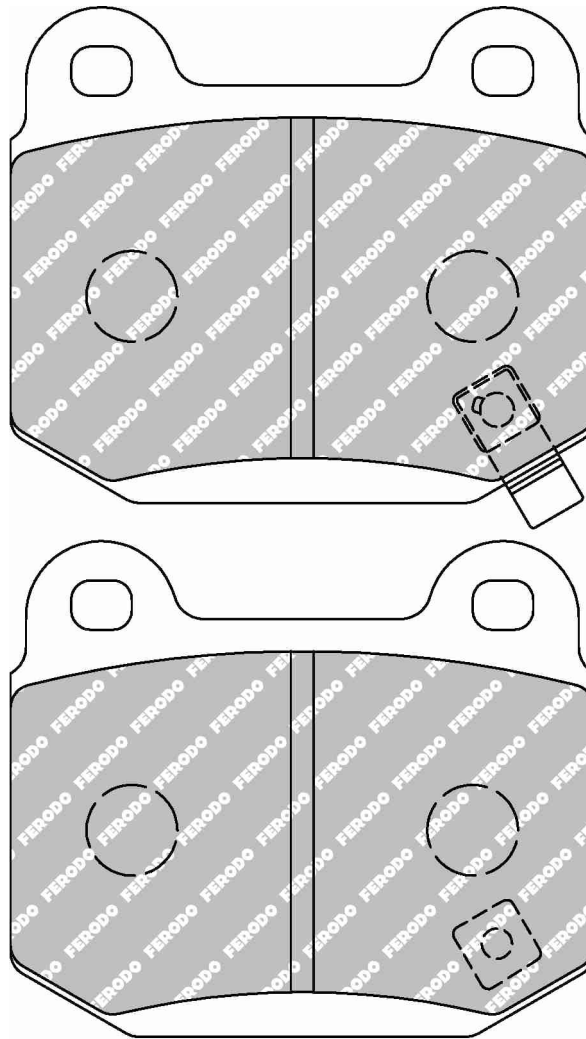

FDS1562

WVA No: 21580 14,30

INFINITI Rear, LOTUS Front, MITSUBISHI Front / Rear, NISSAN Rear, NISSAN Australia Rear, OPEL Front, SUBARU Rear, VAUXHALL Front

ECE R90: E490R01071/1123

Also available in Car Racing catalogue see: FCP1562

CROSS REFERENCE	
PFC	0109
BREMBO	07.5505.91
BREMBO	07.7858.30-40
PAGID	1587
WVA	21580 14,30
PAGID	2593
MINTEX	MDB2342
ALCON	PNF0084X358.4