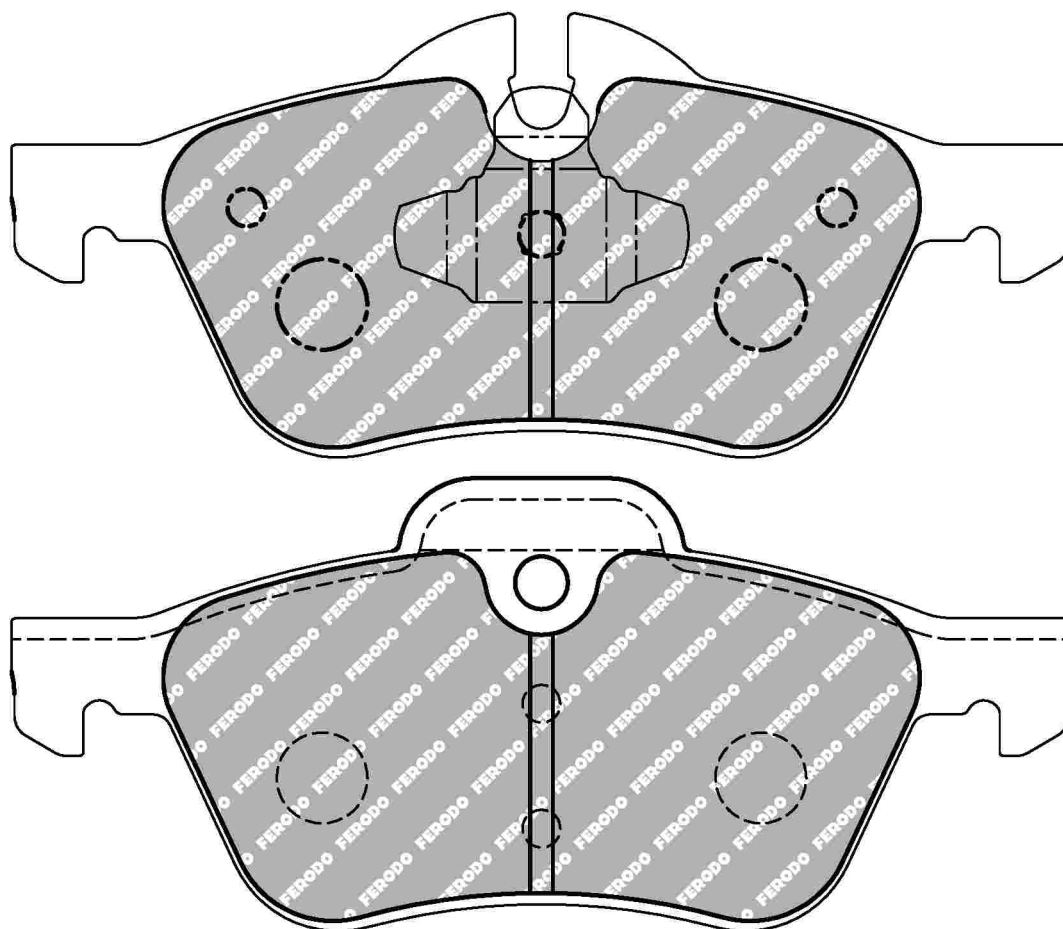

FDS1499

WVA No: 23281 18,00

140.3mm = 5.524"

140.3mm = 5.524"

58.8mm = 2.315"

59.9mm = 2.358"

18.0mm = 0.709"

18.0mm = 0.709"

45.6mm = 1.795"

45.6mm = 1.795"

MINI Front

ECE R90: E490R01071/975

Also available in Car Racing catalogue see: FCP1499

CROSS REFERENCE	
BREMBO	07.8301.88
WVA	23281 18,00
MINTEX	MDB2162