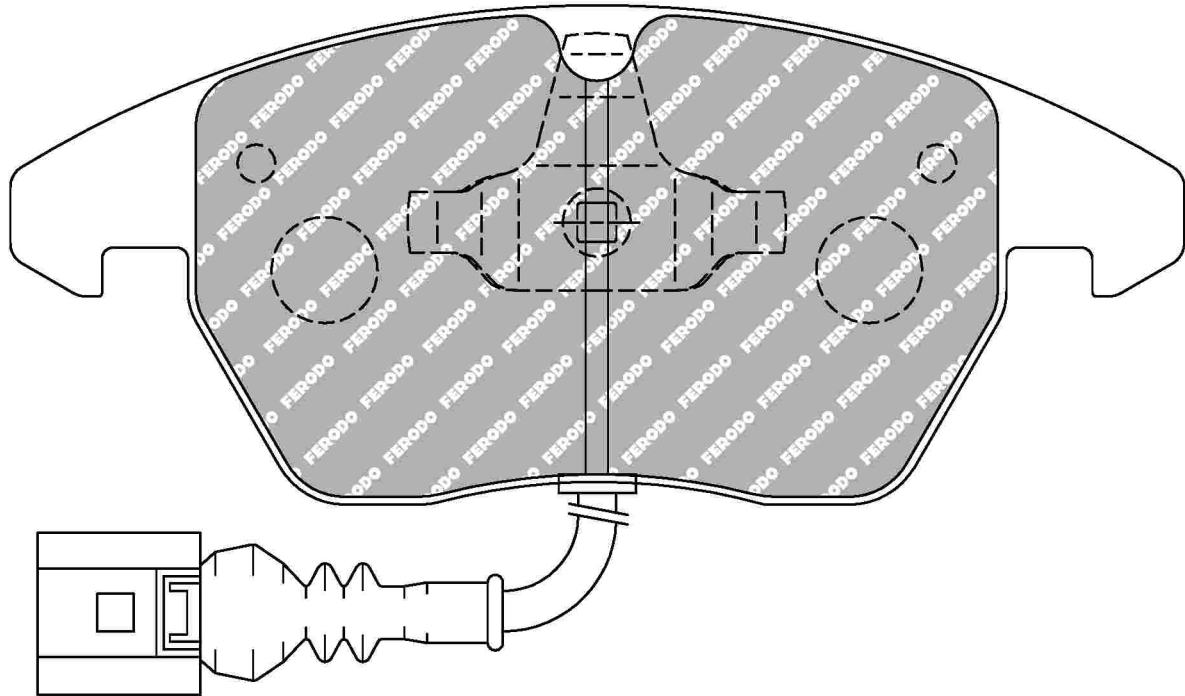

19.4mm = 0.764"
19.4mm = 0.764"

61.0mm = 2.402"
61.0mm = 2.402"

AUDI Front, CITROEN Front, SEAT Front, SKODA Front, VOLKSWAGEN Front

ECE R90: E11 90R 01194/3525

1 with WI + 1 without WI

Also available in Car Racing catalogue see: FCP1641