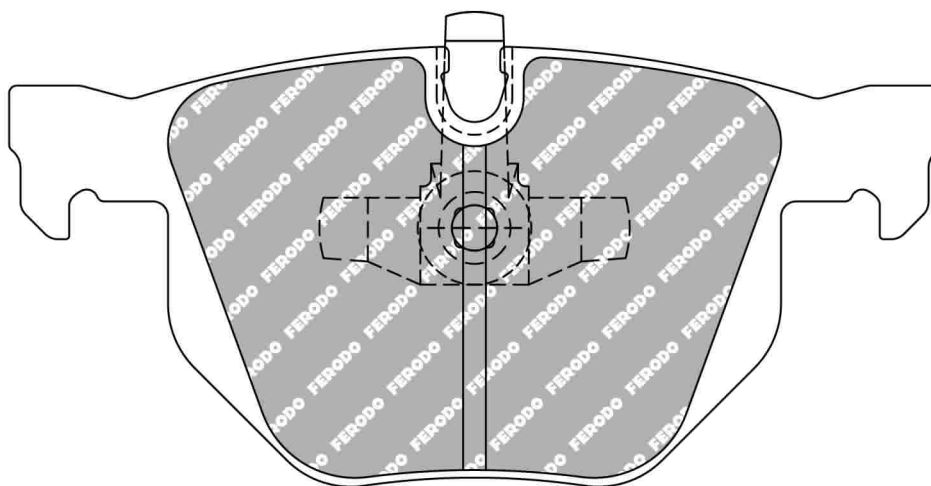

FDS1808

WVA No: 23550 17,00

123.2mm = 4.850"
123.2mm = 4.850"

59.0mm = 2.323"
57.9mm = 2.280"

16.4mm = 0.646"
16.4mm = 0.646"

54.8mm = 2.157"
54.8mm = 2.157"

BMW Rear

ECE R90: E11 90R-02A0194/19491

Also available in Car Racing catalogue see: FCP1808

CROSS REFERENCE	
WVA	23550 17,00
MINTEX	MDB2717