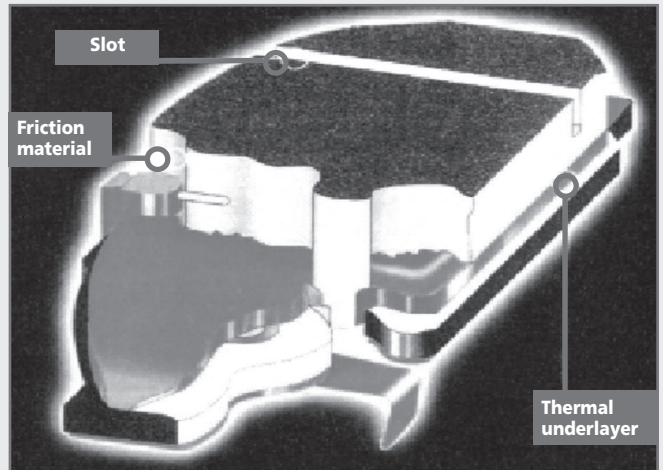

REFINEMENT

DS Performance has been developed to deliver great comfort, combining passenger car refinement with pedigree performance.