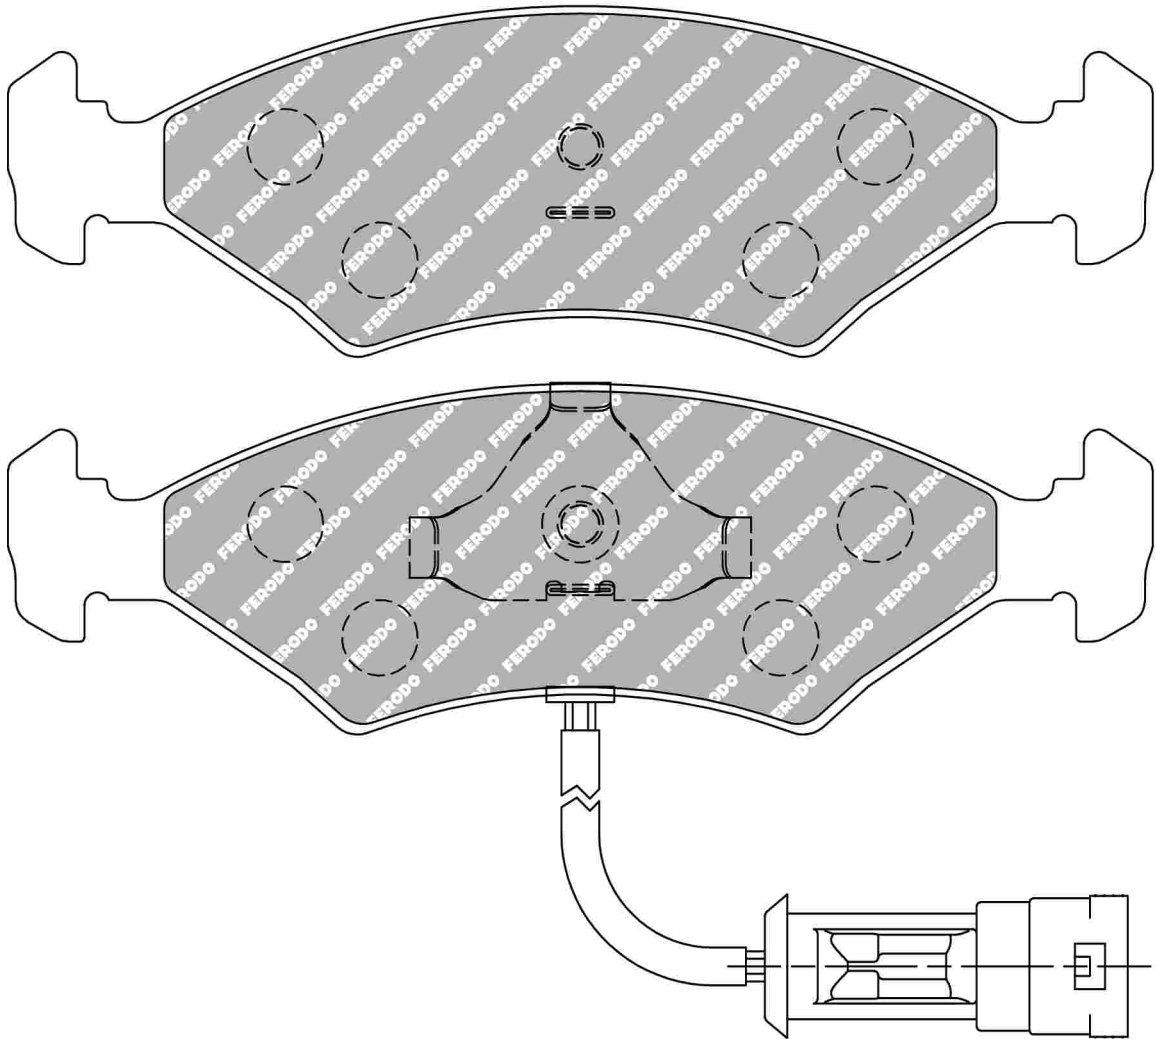

FDS212

WVA No: 20640-20783 18,60

151.5mm = 5.965"

46.5mm = 1.831"

18.0mm = 0.709"

39.1mm = 1.539"

FERRARI Front / Rear, FORD Front

ECE R90: E490R01071/154

Also available in Car Racing catalogue see: FCP206

CROSS REFERENCE

MINTEX	MDB1174
WVA	20640-20783 18,60