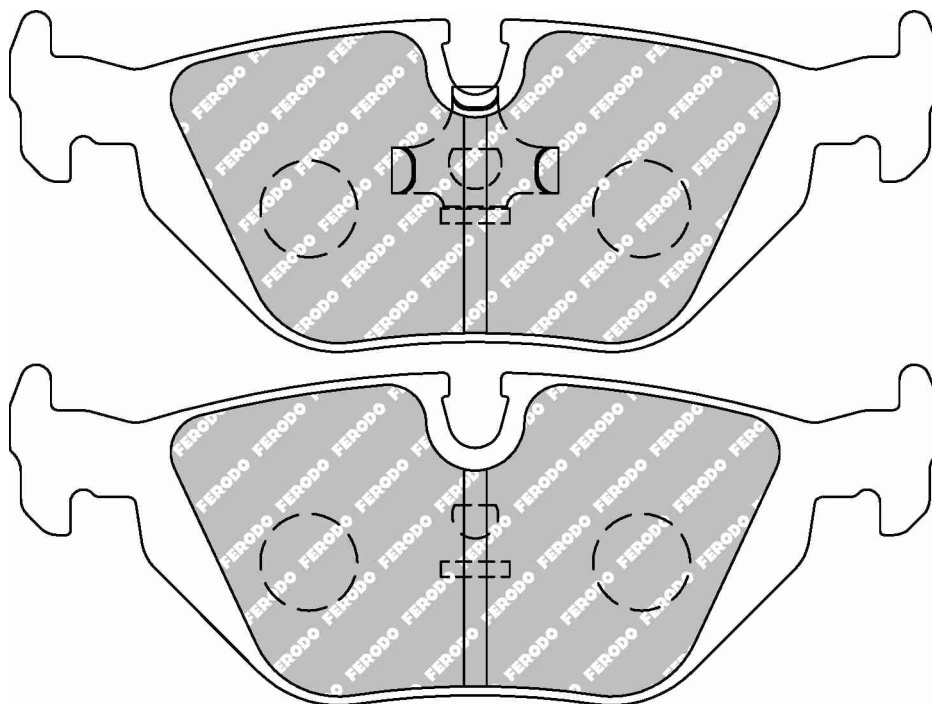

FDS850

WVA No: 20180 16,80

FMSI No: D396

123.3mm = 4.854"

43.6mm = 1.717"

16.0mm = 0.630"

40.3mm = 1.587"

BMW Rear

ECE R90: E190R01174/004

Also available in Car Racing catalogue see: FCP850

CROSS REFERENCE	
BREMBO	07.8301.69
WVA	20180 16,80
PAGID	8035
FMSI	D396
FMSI	D692
MINTEX	MDB1572