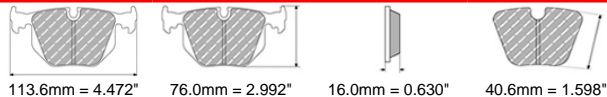

FDSR218

ECE R90: None