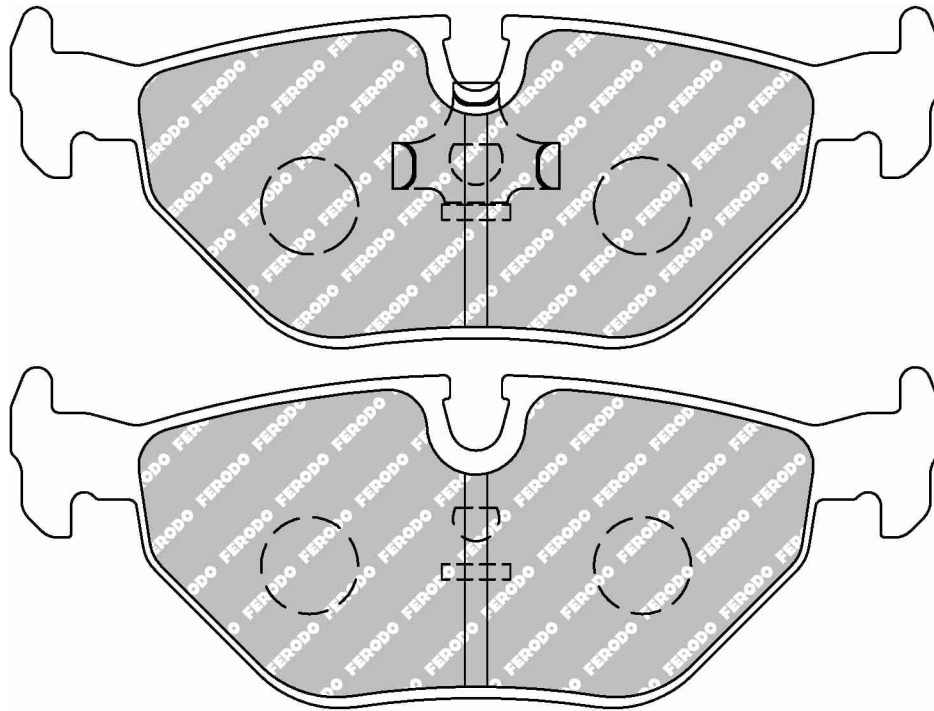

FDS578

WVA No: 20995 17,30

FMSI No: D396

123.3mm = 4.854"

45.0mm = 1.772"

15.9mm = 0.626"

39.7mm = 1.563"

BMW Rear

ECE R90: E190R01174/004

Also available in Car Racing catalogue see: FCP578

CROSS REFERENCE	
PAGID	1285
WVA	20995 17,30
FMSI	D396
MINTEX	MDB1369