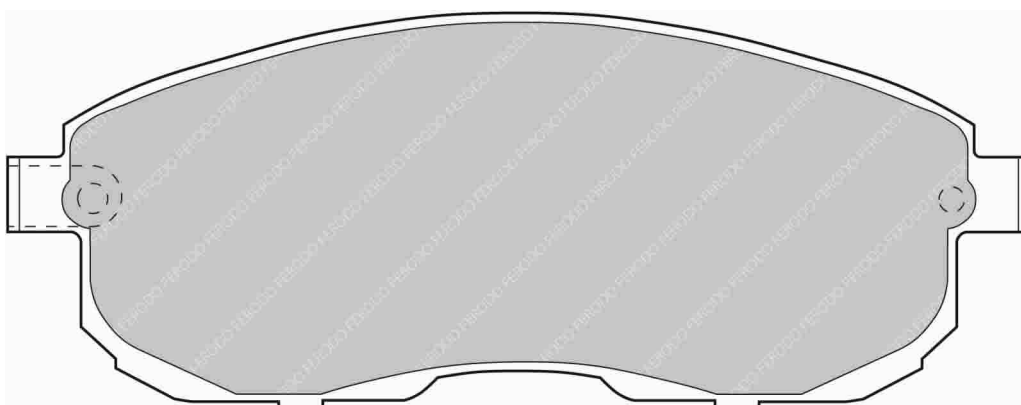

NISSAN Front

ECE R90: Pre 99: Apply KBA code 60838