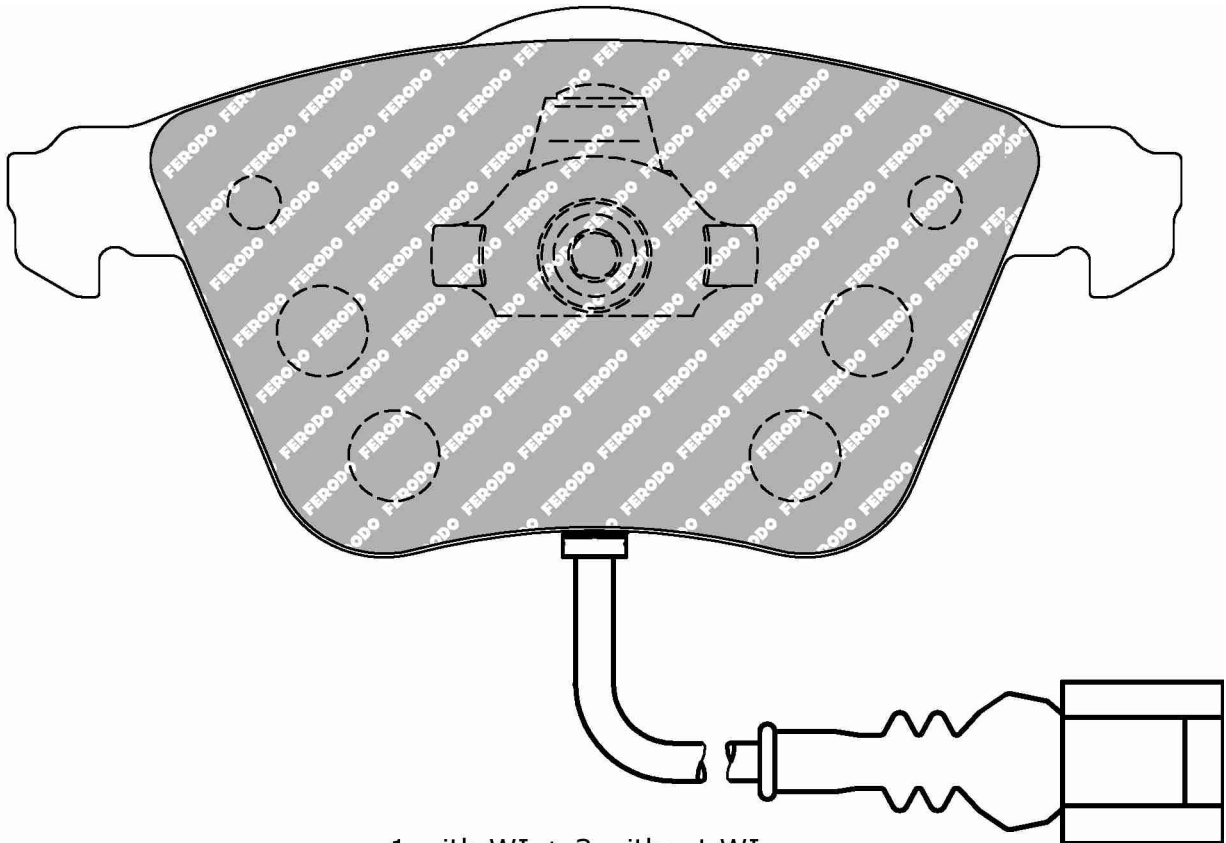

FDS1765

WVA No: 23912-23913 20,20 - 23801 20,2

155.3mm = 6.114"	72.9mm = 2.870"	20.3mm = 0.799"	64.4mm = 2.535"
156.5mm = 6.161"	72.9mm = 2.870"	20.3mm = 0.799"	64.4mm = 2.535"

AUDI Front, SEAT Front, SKODA Front, VOLKSWAGEN Front

ECE R90: E11 90R 01194/5950

Also available in Car Racing catalogue see: FCP1765

CROSS REFERENCE

WVA	23912-23913 20,20 - 23801 20,2
MINTEX	MDB2677