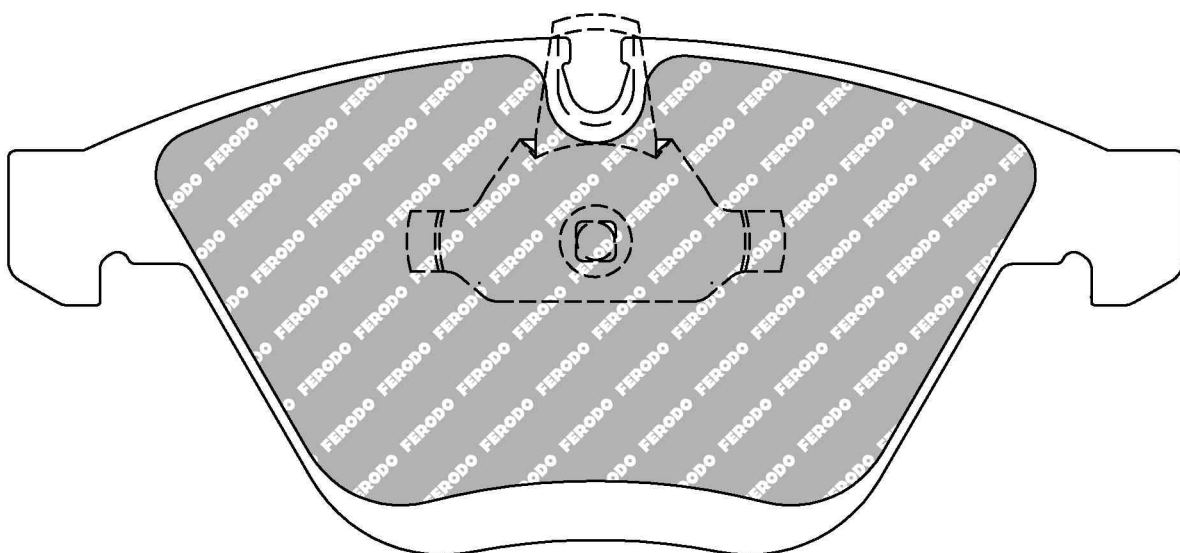

FDS1628

WVA No: 23312 20,30

155.3mm = 6.114"

68.5mm = 2.697"

19.2mm = 0.756"

56.7mm = 2.232"

BMW Front

ECE R90: E11 90R 01194/5951

Also available in Car Racing catalogue see: FCP1628

CROSS REFERENCE	
WVA	23312 20,30
MINTEX	MDB2418