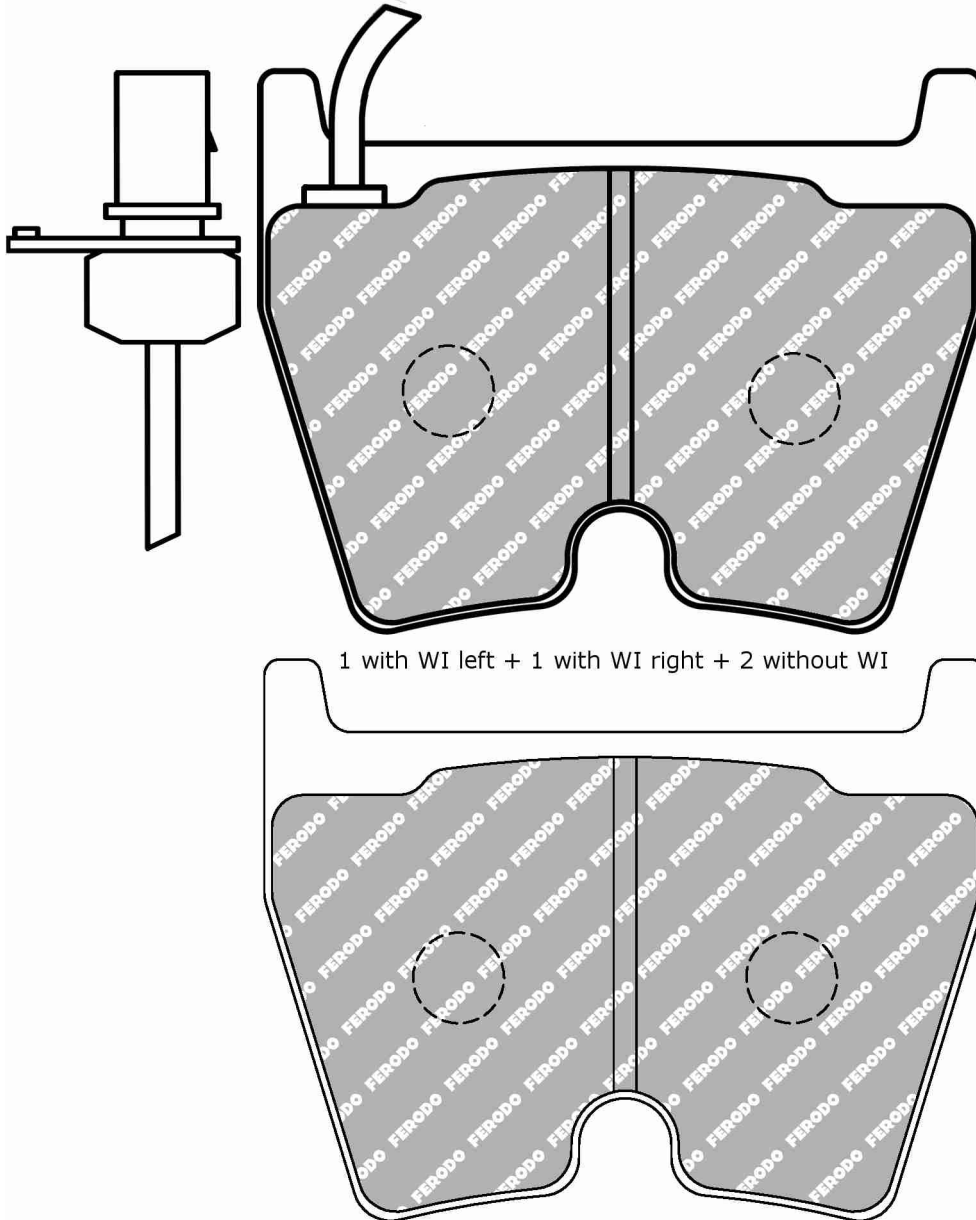

FDS1664

WVA No: 23764 17,00

95.4mm = 3.756"

74.3mm = 2.925"

17.0mm = 0.669"

56.5mm = 2.224"

AUDI Front, LAMBORGHINI Front, MERCEDES Front, VOLKSWAGEN Front

ECE R90: E9-90R-01.159/810

Also available in Car Racing catalogue see: FCP1664

4 Pistons caliper -> 1 axle = 2 sets (8 pads)

CROSS REFERENCE	
BREMBO	07.9312.44
BREMBO	07.9312.45
BREMBO	07.9312.46
BREMBO	07.9312.47
WVA	23764 17,00
PAGID	2931
MINTEX	MDB2601