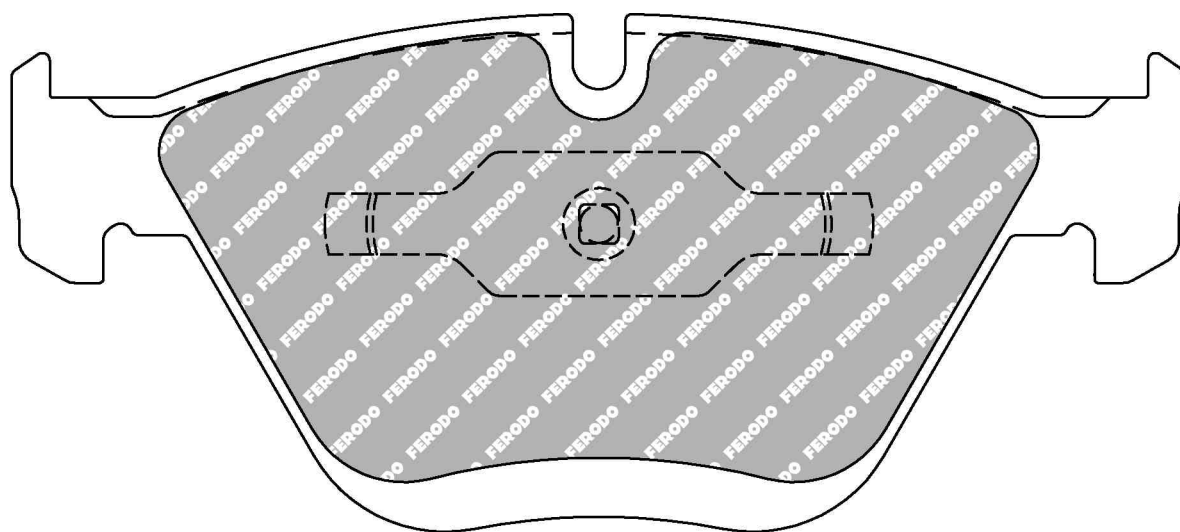

FDS1628

WVA No: 23312 20,30

155.3mm = 6.114"

68.5mm = 2.697"

19.2mm = 0.756"

56.7mm = 2.232"

BMW Front

ECE R90: E11 90R 01194/5951

Also available in Car Racing catalogue see: FCP1628

CROSS REFERENCE	
WVA	23312 20,30
MINTEX	MDB2418