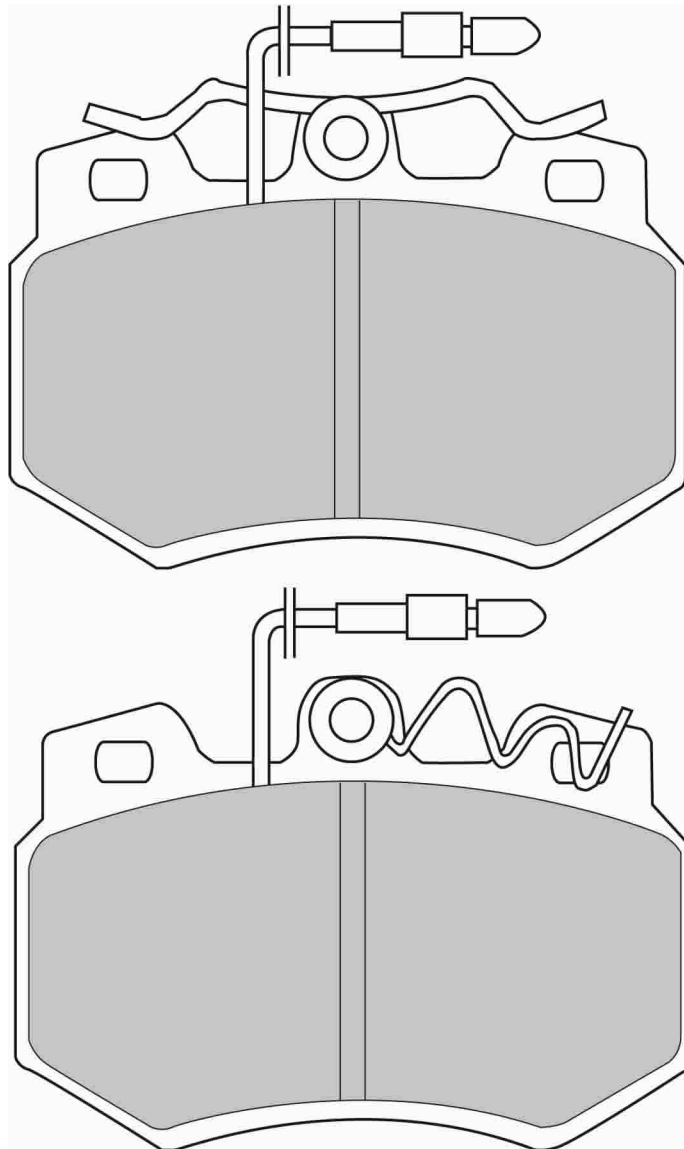

FDS434

WVA No: 20923 17,50

90.0mm = 3.543"

65.0mm = 2.559"

17.0mm = 0.669"

42.5mm = 1.673"

CITROEN Front, PEUGEOT Front

ECE R90: E490R01071/226