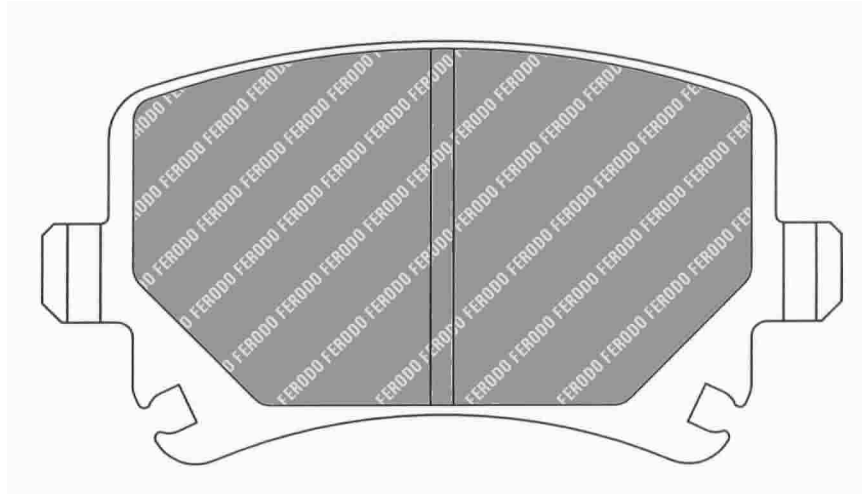

105.3mm = 4.146"

55.5mm = 2.185"

17.1mm = 0.673"

47.0mm = 1.850"

AUDI Rear, SEAT Rear, SKODA Rear, VOLKSWAGEN Rear

ECE R90: E11 90R 01194/6496

Also available in Car Racing catalogue see: FCP1636

CROSS REFERENCE