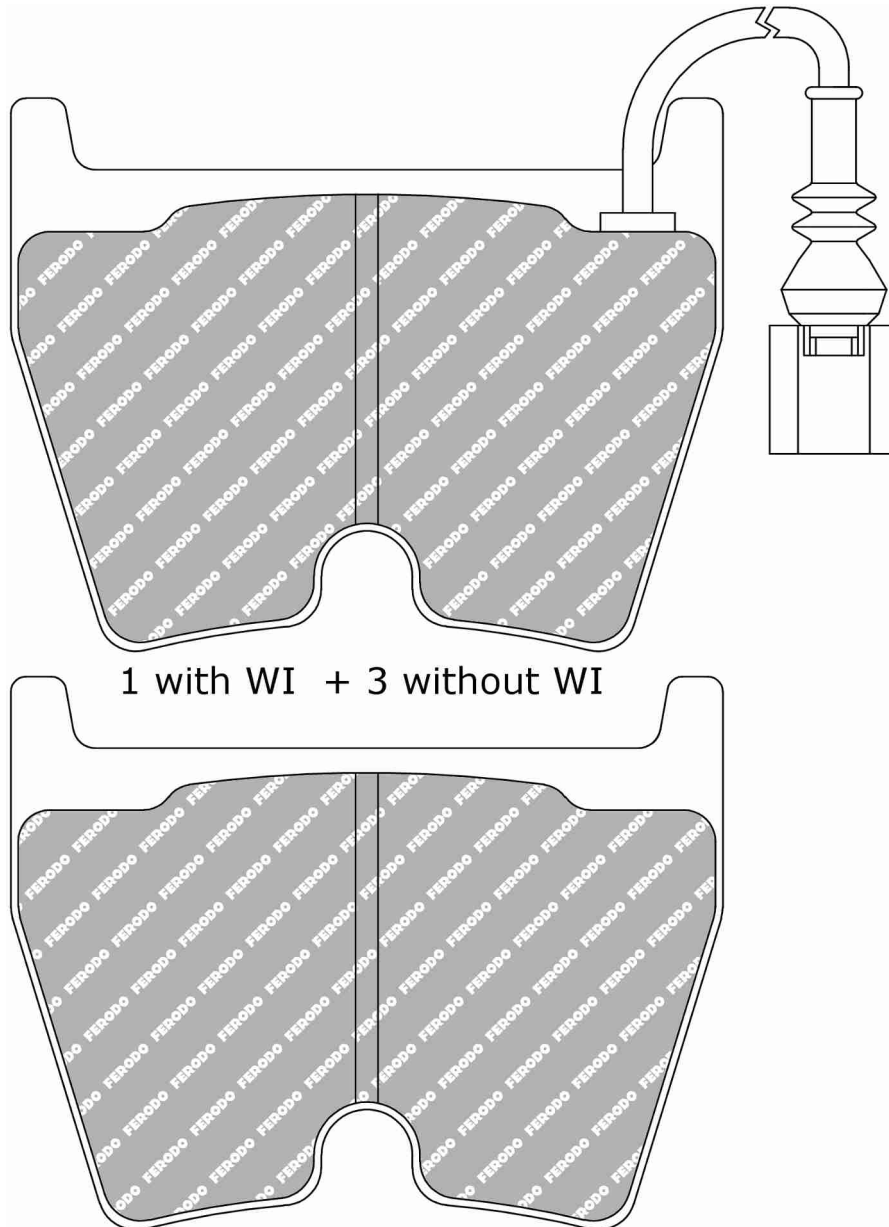

FDS5023

WVA No: 22491, 23751

95.4mm = 3.756"

74.3mm = 2.925"

17mm = 0.669"

56.5mm = 2.224"

AUDI Front

ECE R90: E9-90R-01.159/810

4 Piston caliper -> 1 axle = 2 sets (8 pads) Remove electronic wear indicator cable from set for vehicle's left hand caliper.

CROSS REFERENCE	
PAGID	T2581
BREMBO	P 85 152
WVA	22491, 23751