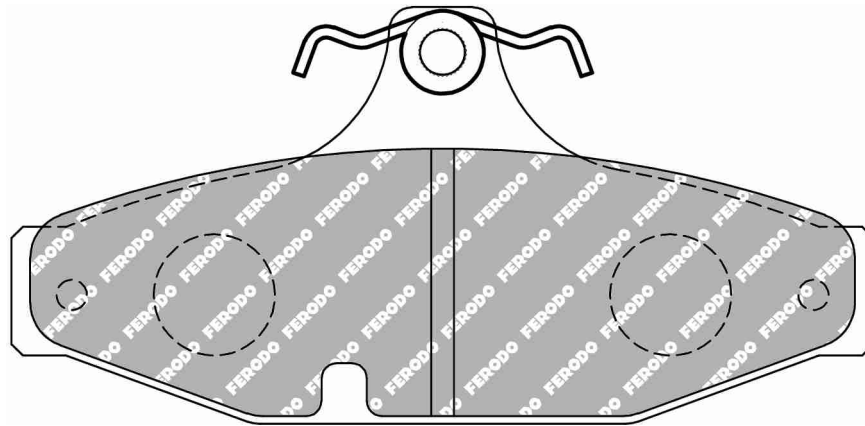

FDSE6002

WVA No: 23242 14,2

113.9mm = 4.484"

55.5mm = 2.185"

15.2mm = 0.598"

35.3mm = 1.390"

FORD AUSTRALIA Rear, FORD AUSTRALIA (FPV) Rear

ECE R90: No R90: Ex EU