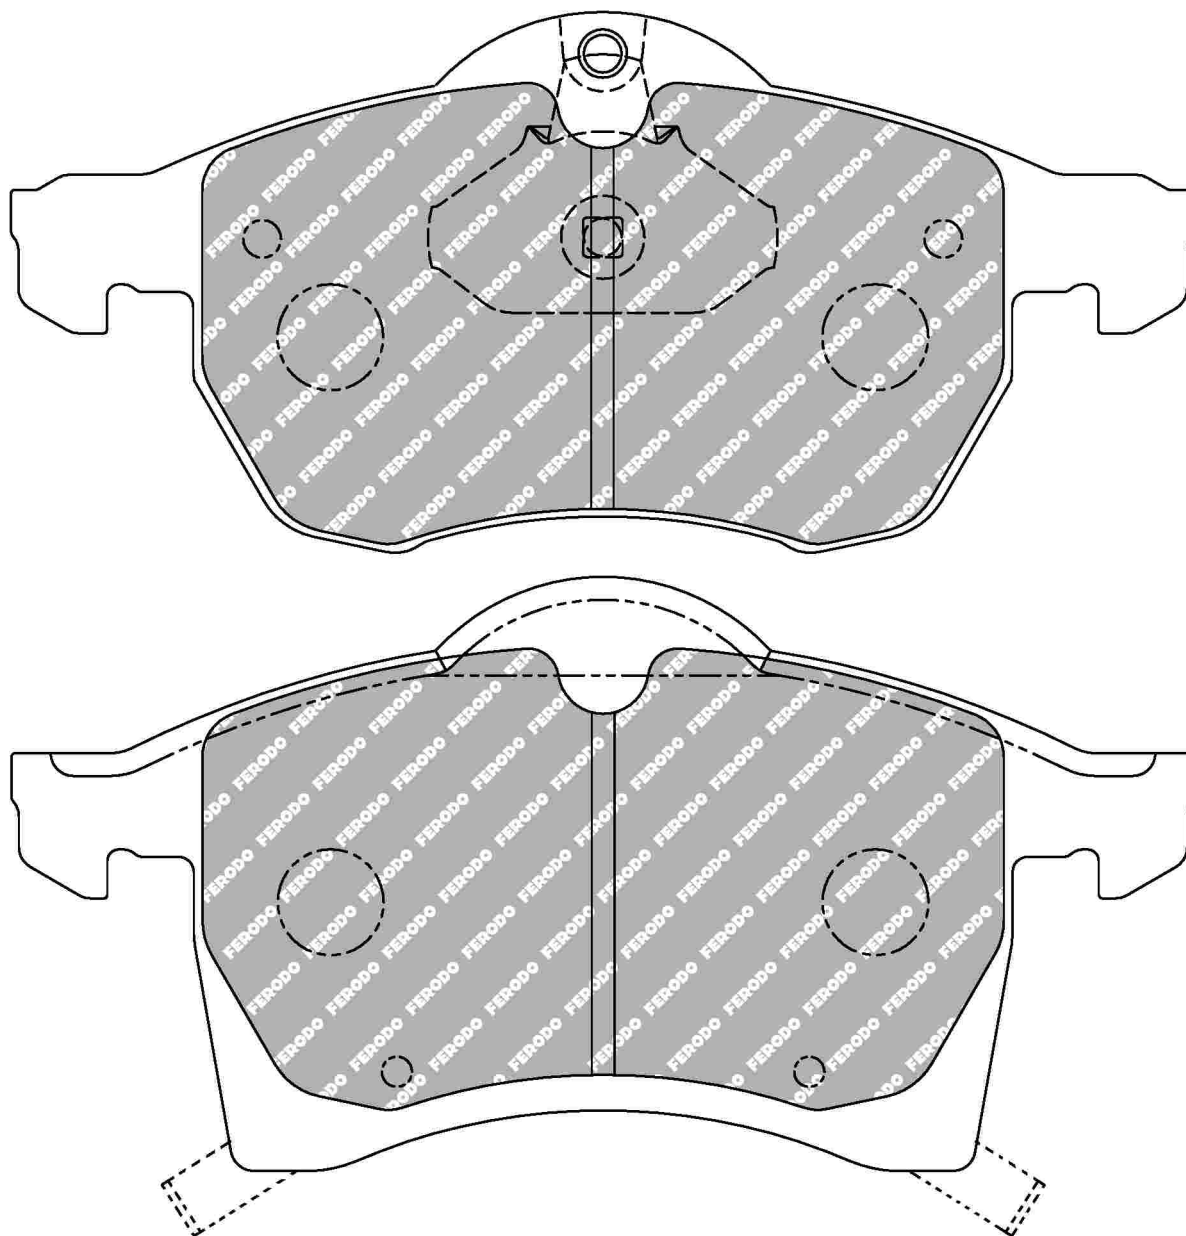

FDS1295

WVA No: 23057 20,00

155.5mm = 6.122"

156.5mm = 6.161"

71.4mm = 2.811"

78.5mm = 3.091"

19.4mm = 0.764"

19.4mm = 0.764"

56.7mm = 2.232"

56.7mm = 2.232"

OPEL Front, VAUXHALL Front

ECE R90: E490R01071/897

Also available in Car Racing catalogue see: FCP1295

CROSS REFERENCE	
BREMBO	07.8301.65
WVA	23057 20,00
MINTEX	MDB1907