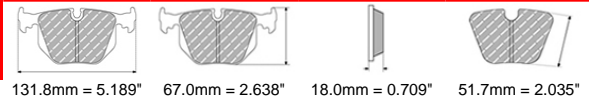

FDS1281

FMSI No: D810

AUDI Rear, BMW Rear, DAIMLER Front, DODGE Front / Rear, FERRARI Front / Rear, JAGUAR Front, LAMBORGHINI Rear, ECE R90: E9-90R-01159/2941
NISSAN Rear

Also available in Car Racing catalogue see: FCP1281

CROSS REFERENCE	
BREMBO	07.4865.1
BREMBO	07.4865.80
BREMBO	07.8301.61
PAGID	1287
CL BRAKES	5008W52T18
PFC	7780.XX.18
FMSI	D810
FMSI	D968
HAWK	HB193 0,67
MINTEX	MTX1976
ALCON	PNF0084X233.4

ALSO AVAILABLE		
SHAPE	TH. MM	NOTES
FDSR3028	16