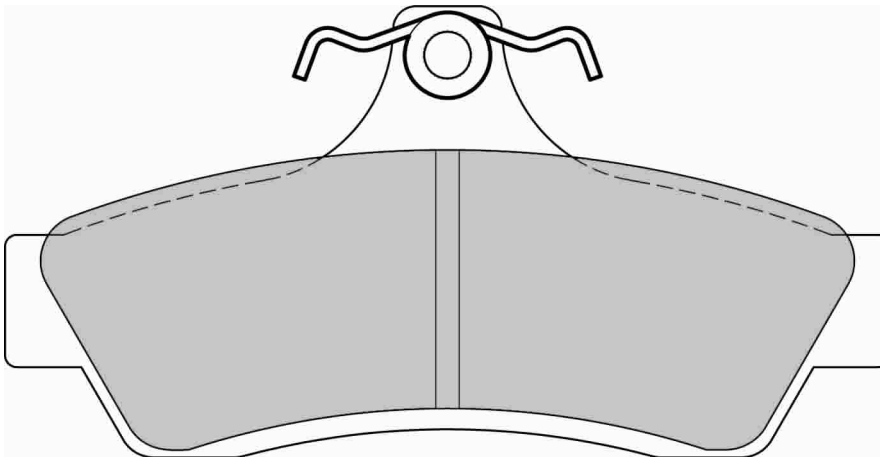

18.0mm = 0.709"

33.2mm = 1.307"

HOLDEN Rear, HOLDEN (HSV) Rear, MONARO Rear

ECE R90: No R90: Ex EU

DB1332

CROSS REFERENCE

WVA	24818 18,5
-----	------------

FDSE6001