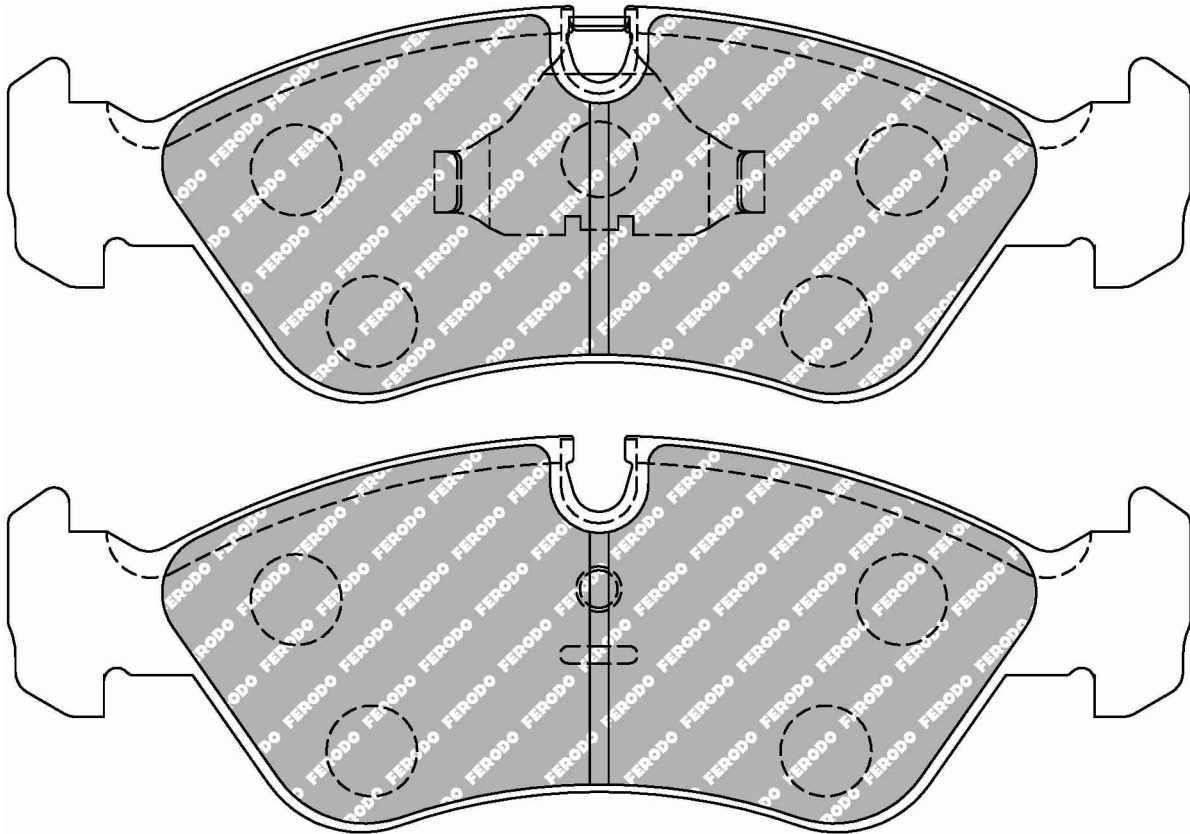

FDS584

WVA No: 21201-21190 17,50

FMSI No: D403

156.5mm = 6.161"

52.6mm = 2.071"

17.5mm = 0.689"

45.2mm = 1.780"

DAEWOO Front, OPEL Front, VAUXHALL Front

ECE R90: E190R01163/008

Also available in Car Racing catalogue see: FCP584

CROSS REFERENCE	
BREMBO	07.8301.19
PAGID	1288
FMSI	D403
MINTEX	MDB1386
WVA	21201-21190 17,50