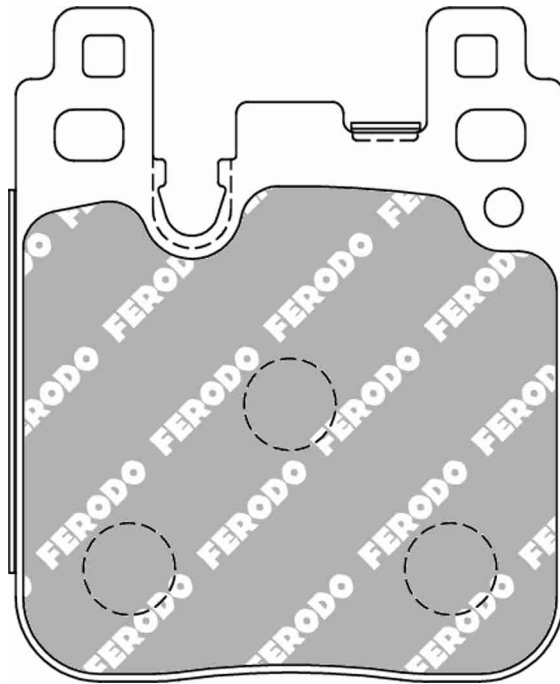

FDS4663

73.6mm = 2.898"

88mm = 3.465"

17mm = 0.669"

62.5mm = 2.461"

BMW Rear

ECE R90: E11 90R-02A0194/40789

Also available in Car Racing catalogue see: FCP4663

CROSS REFERENCE	
OE BMW	34216855474
MINTEX	MDB3269
PAGID	T2423