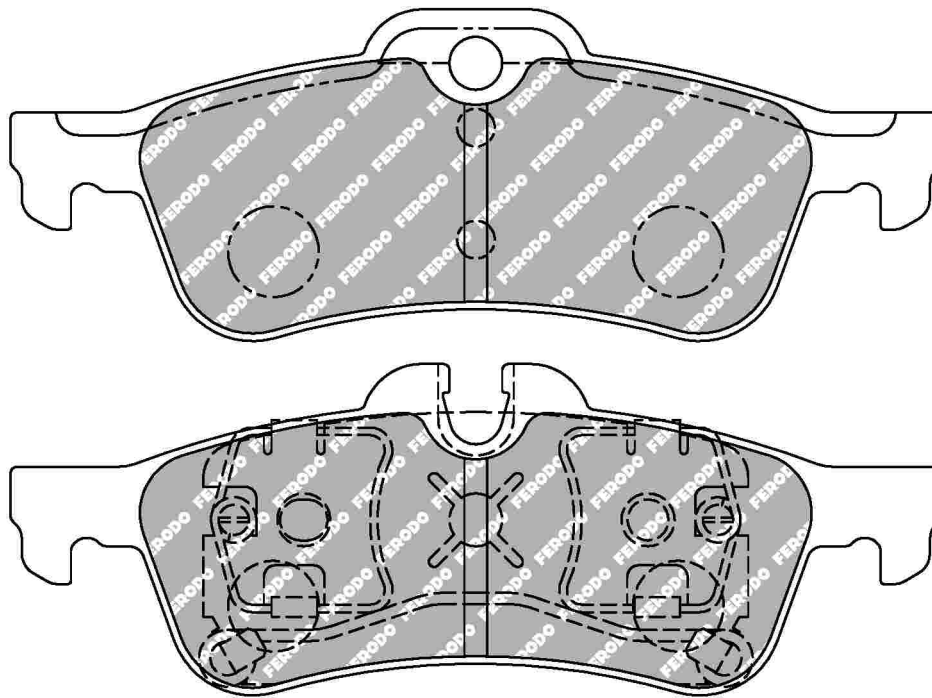

FDS1676

WVA No: 23716 16,40

MINI Rear

ECE R90: E490R01071/712

Also available in Car Racing catalogue see: FCP1676

CROSS REFERENCE	
WVA	23716 16,40
MINTEX	MDB2639