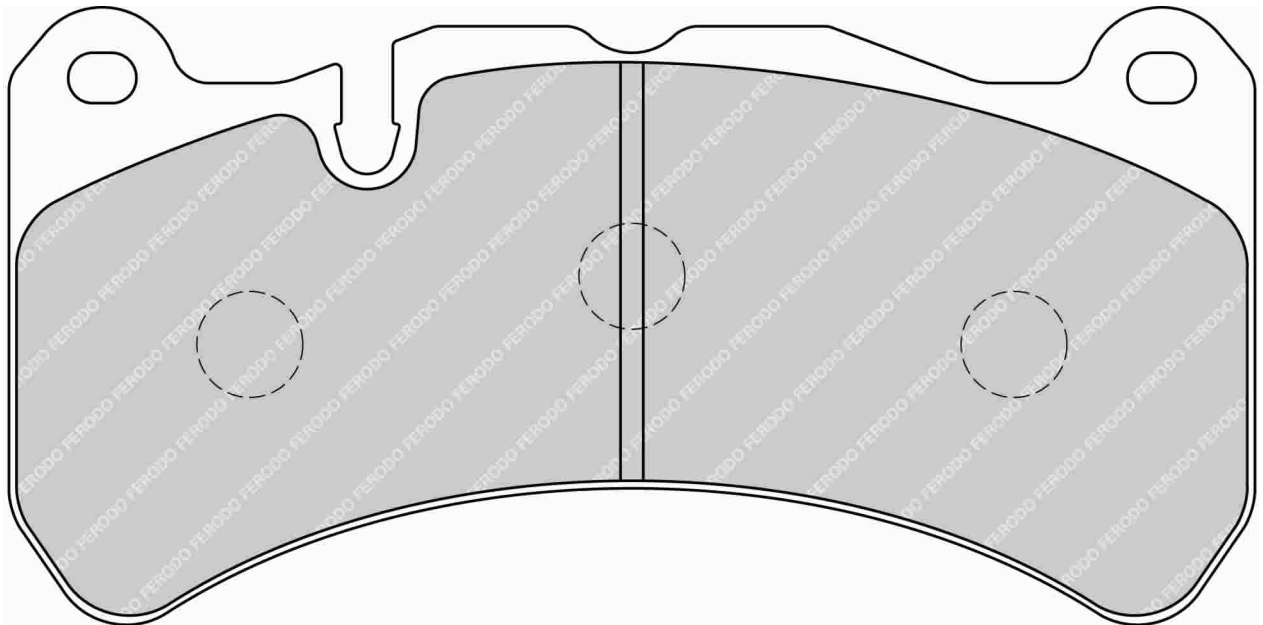

Also available in Car Racing catalogue see: FRP3100

CROSS REFERENCE

BREMBO	07.8365.33
PAGID	8005
FMSI	D116