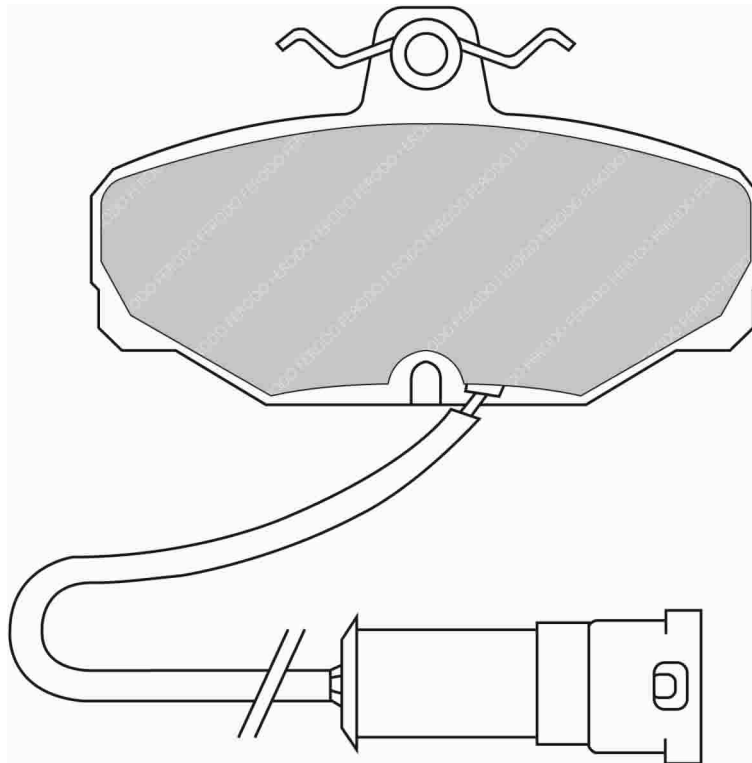

FDS408

WVA No: 21079 13,75

FMSI No: D382

89.9mm = 3.539"

54.0mm = 2.126"

13.5mm = 0.531"

34.5mm = 1.358"

FORD Rear

ECE R90: Pre 99: Apply KBA code 60838

Also available in Car Racing catalogue see: FCP408

CROSS REFERENCE	
PFC	0382
PAGID	1163
WVA	21079 13,75
FMSI	D382
MINTEX	MDB1286