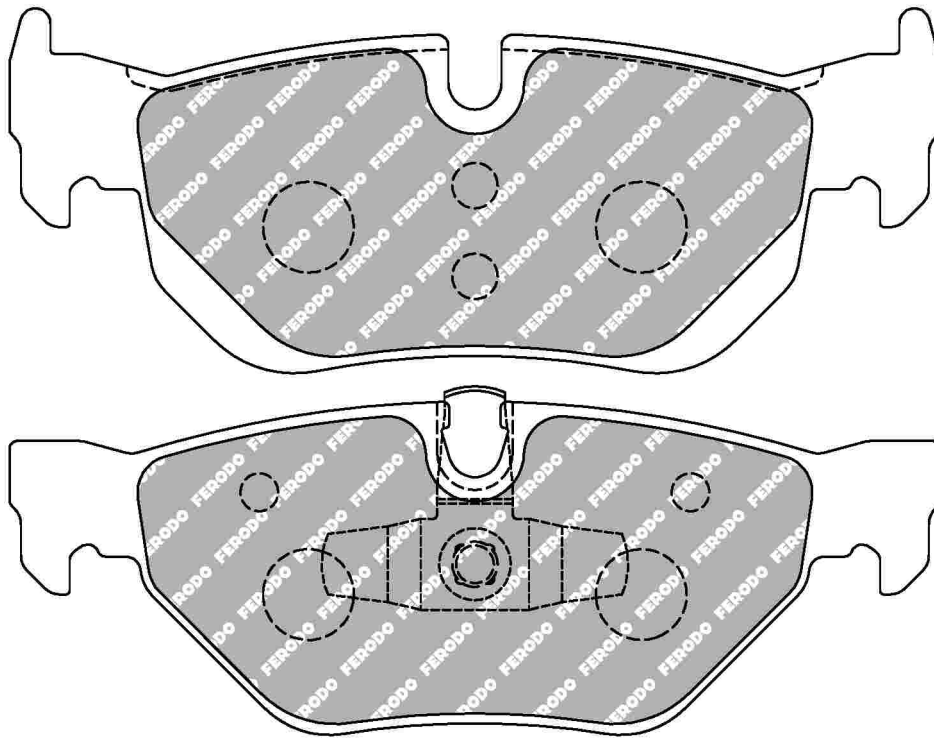

FDS1807

WVA No: 23926 17,00

123.2mm = 4.850"
123.2mm = 4.850"

48.3mm = 1.902"
44.0mm = 1.732"

16.4mm = 0.646"
16.4mm = 0.646"

39.7mm = 1.563"
39.7mm = 1.563"

BMW Rear

ECE R90: E11 90R-01194/7051

Also available in Car Racing catalogue see: FCP1807

CROSS REFERENCE	
PFC	0396
WVA	23926 17,00
MINTEX	MDB2683