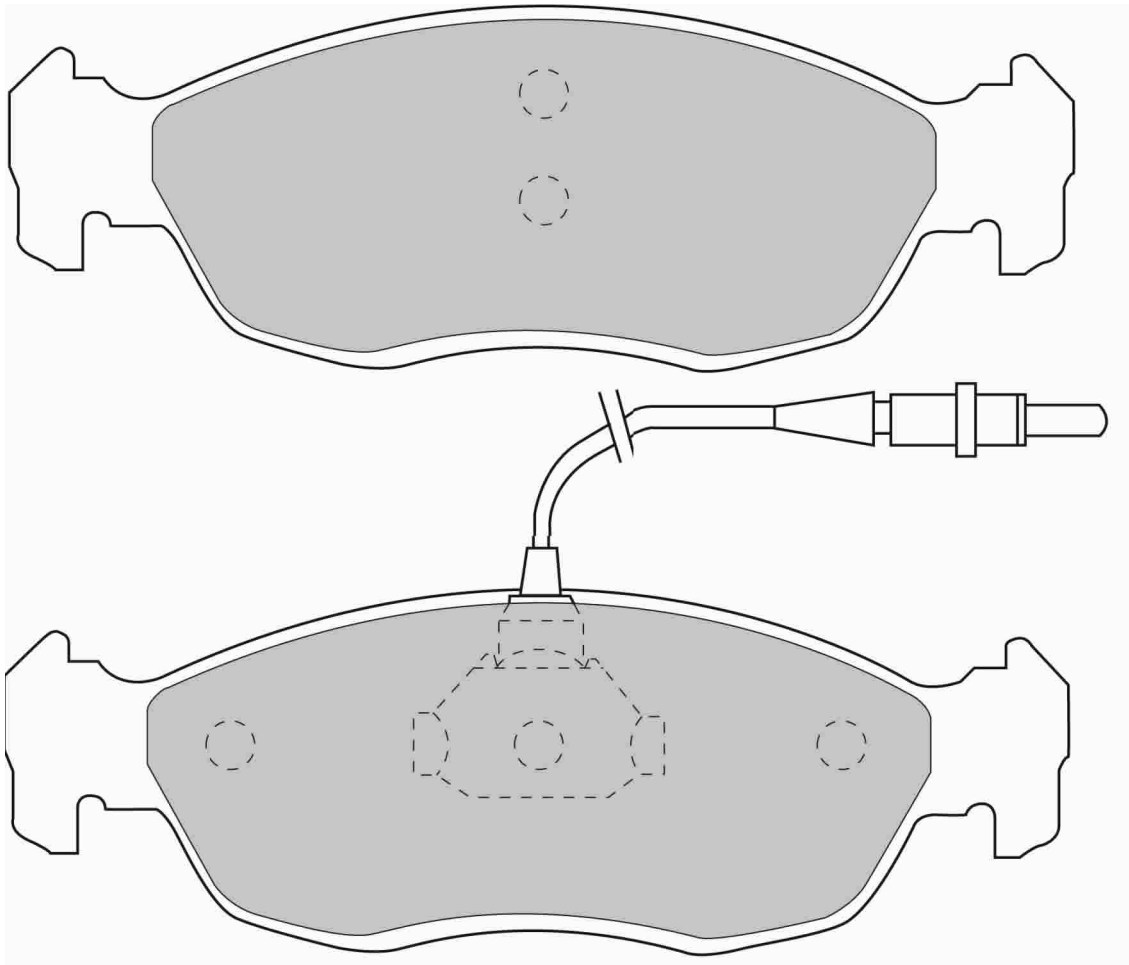

FDS876

WVA No: 21430 17,30

PEUGEOT Front

ECE R90: E490R01071/121

Also available in Car Racing catalogue see: FCP876

CROSS REFERENCE	
BREMBO	07.8301.37
PAGID	1620
WVA	21430 17,30
MINTEX	MDB1662