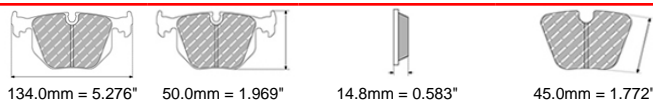

FDS598

WVA No: 21322 15,00

FMSI No: D373