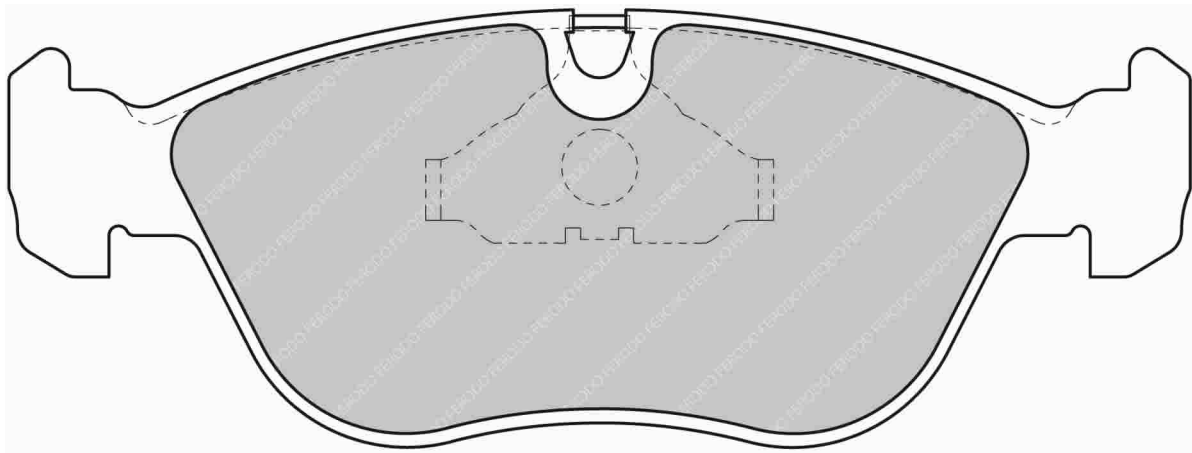

FDS1285

WVA No: 21273 19,50

156.5mm = 6.161"

58.0mm = 2.283"

18.8mm = 0.740"

51.6mm = 2.031"

VOLVO Front

ECE R90: E190R01174/011

Also available in Car Racing catalogue see: FCP1285

CROSS REFERENCE	
PFC	0395
PAGID	1675
WVA	21273 19,50
MINTEX	MDB1984