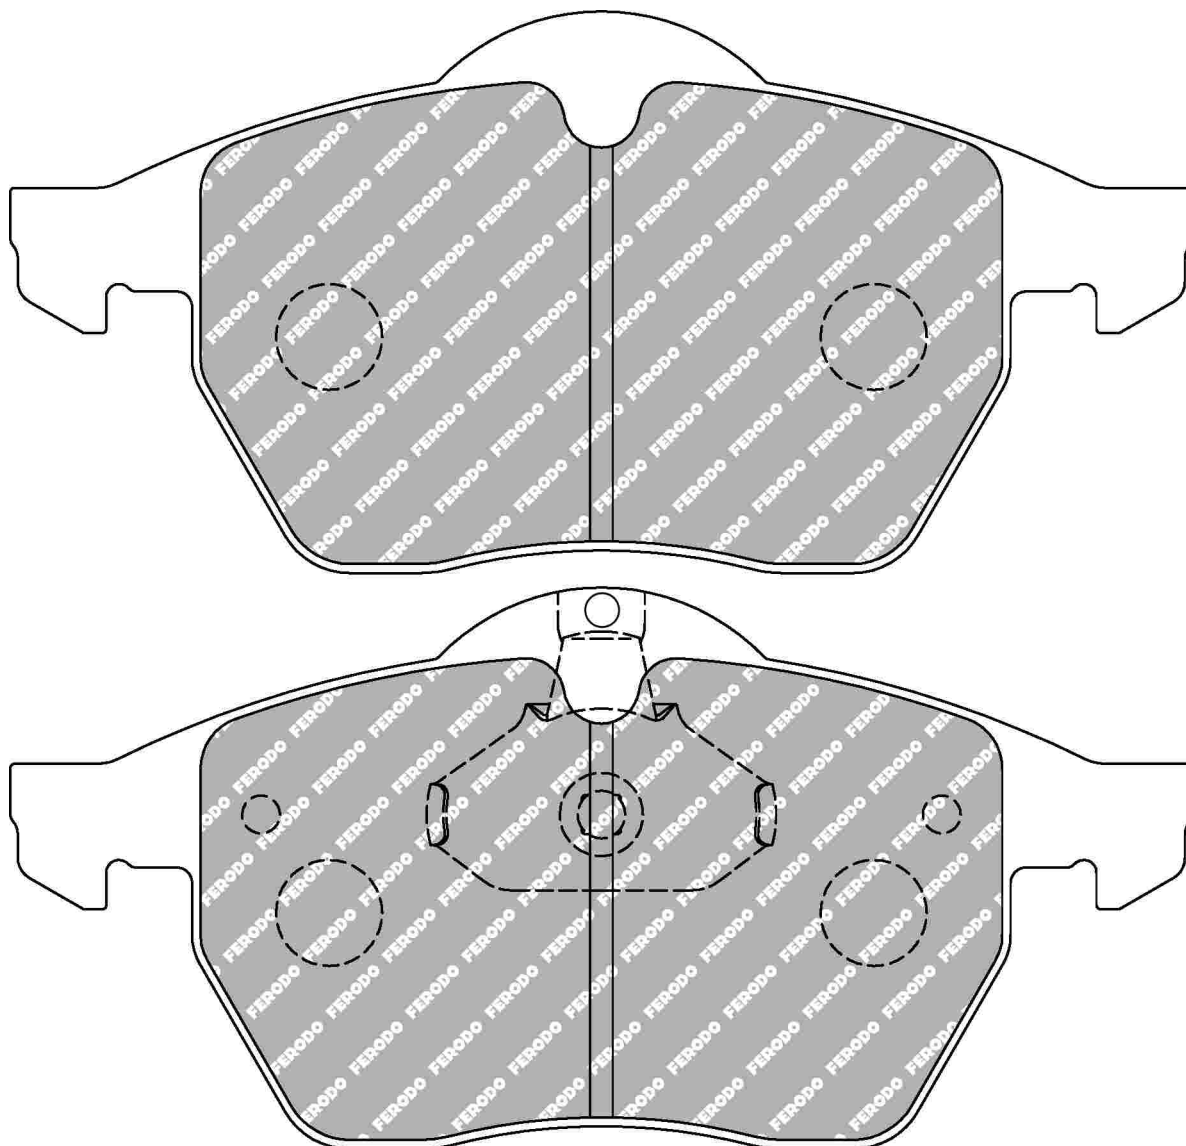

FDS1068

WVA No: 21829 19,50

156.5mm = 6.161"

155.2mm = 6.110"

74.0mm = 2.913"

74.0mm = 2.913"

19.5mm = 0.768"

19.5mm = 0.768"

61.0mm = 2.402"

61.0mm = 2.402"

OPEL Front, SAAB Front, VAUXHALL Front

ECE R90: E490R01071/912

Also available in Car Racing catalogue see: FCP1068

CROSS REFERENCE	
BREMBO	07.8301.48
WVA	21829 19,50
MINTEX	MDB1813