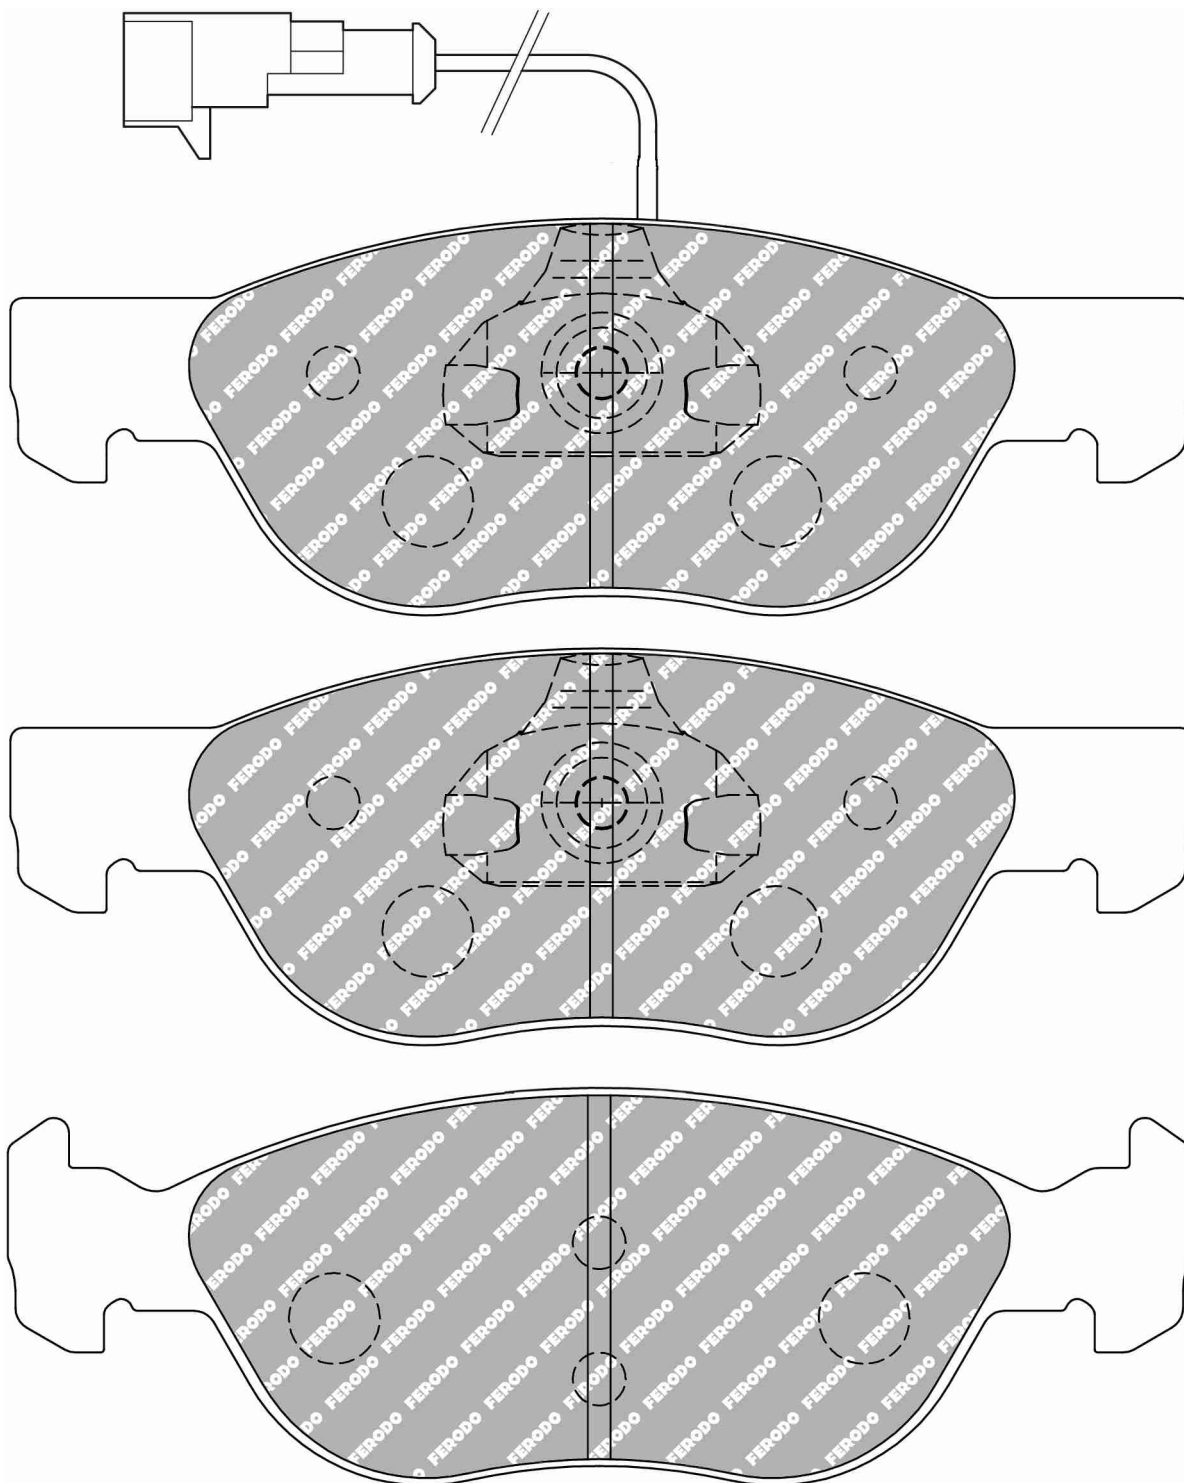

FDS1056

WVA No: 21927 17,00

156.4mm = 6.157"

52.5mm = 2.067"

17.9mm = 0.705"

48.1mm = 1.894"

ALFA ROMEO Front, FIAT Front, LANCIA Front

ECE R90: E490R01071/482