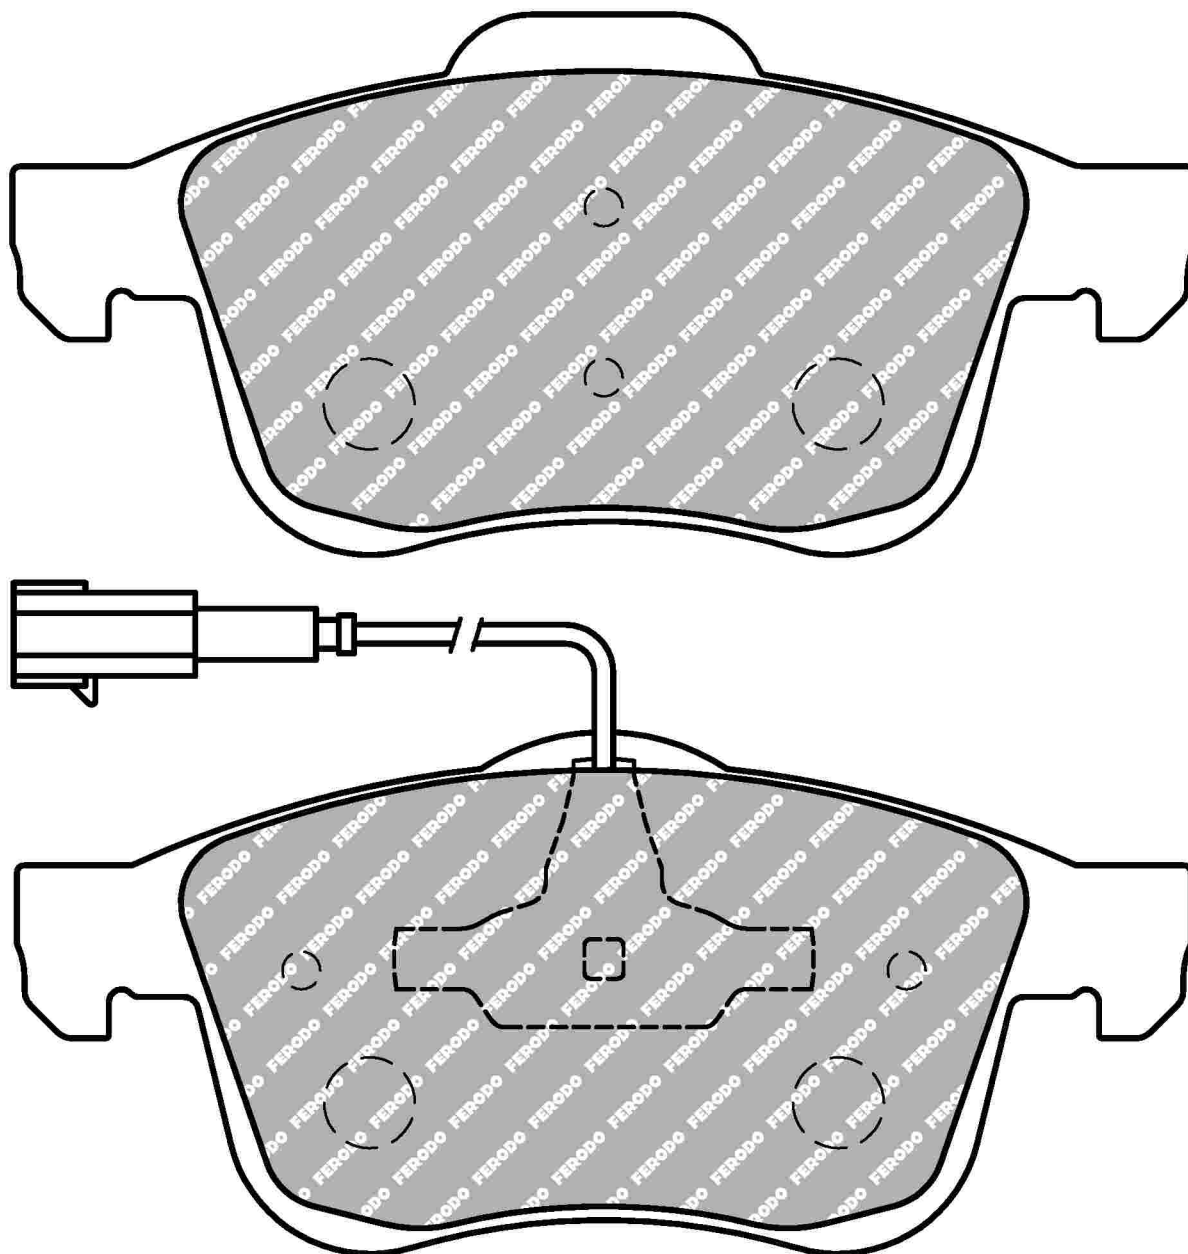

69.2mm = 2.724"

19.3mm = 0.760"

18.5mm = 0.728"

57.7mm = 2.272"

57.7mm = 2.272"

ALFA ROMEO Front

ECE R90: E11 90R 01194/6143

Also available in Car Racing catalogue see: FCP1805