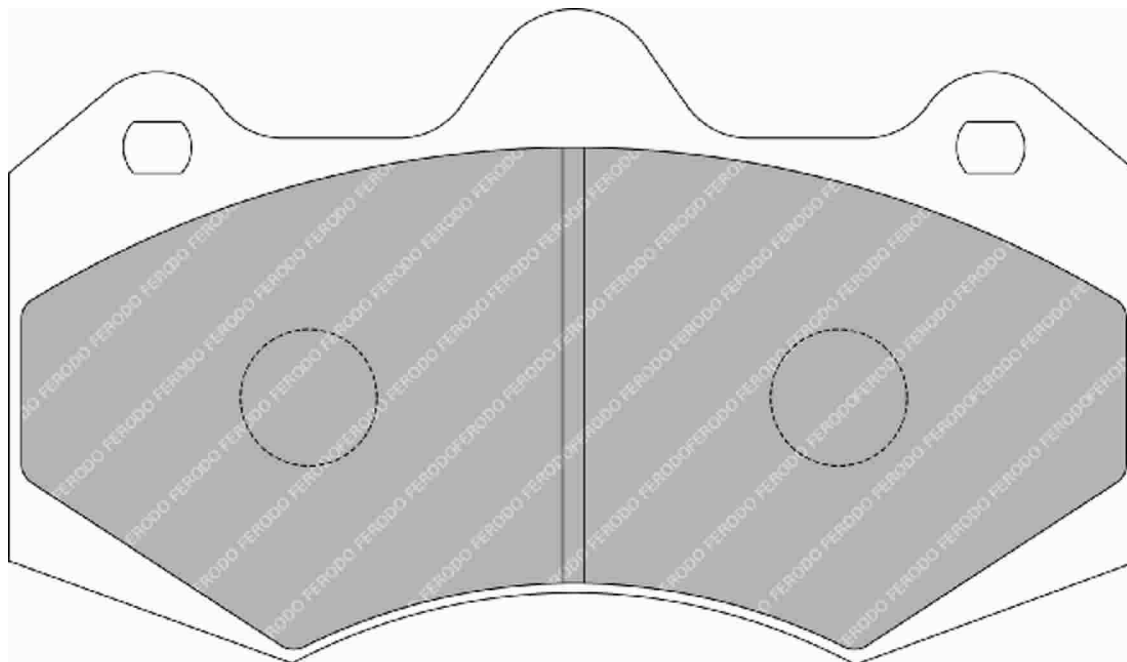

FDSR3084

149.3mm = 5.878"

86.0mm = 3.386"

16.9mm = 0.665"

57.5mm = 2.264"

HOLDEN Front, HOLDEN (HSV) Front, MONARO Front

ECE R90: None

Also available in Car Racing catalogue see: FRP3084

Pads for upgrade kits -> NO R90

CROSS REFERENCE	
PAGID	20346
AP RACING	CP7040D61