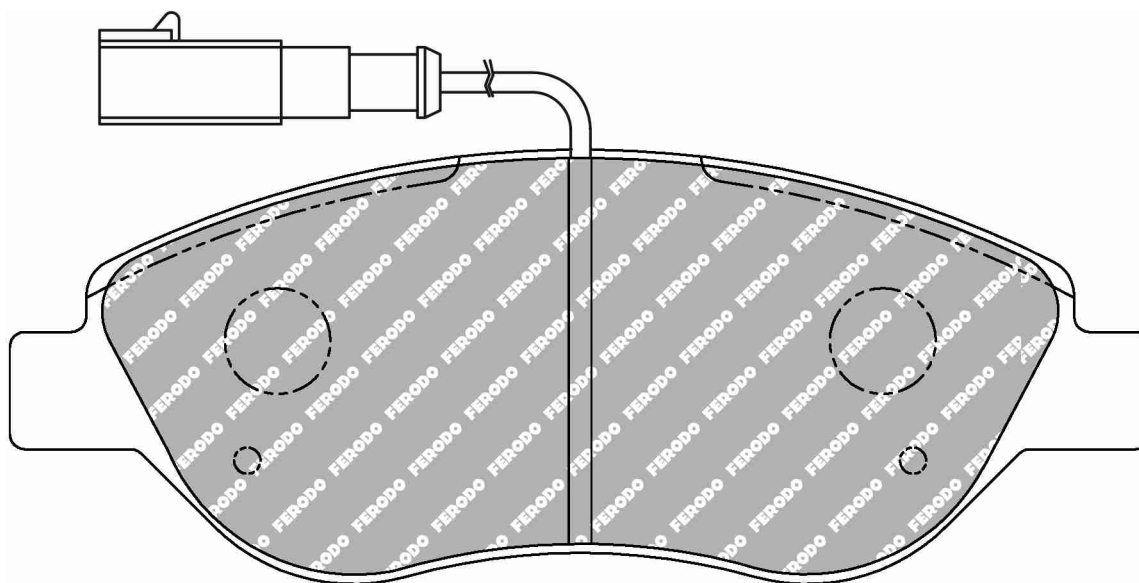

FDS1468

WVA No: 23711 18,40

151.0mm = 5.945"

57.5mm = 2.264"

19.2mm = 0.756"

51.0mm = 2.008"

ALFA ROMEO Front, FIAT Front, LANCIA Front

ECE R90: E490R01071/916

1 with WI + 3 without WI