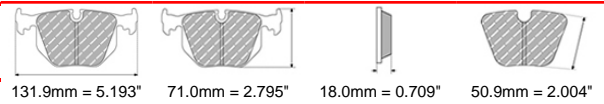

FDS560

WVA No: 20953 17,50

FMSI No: D372