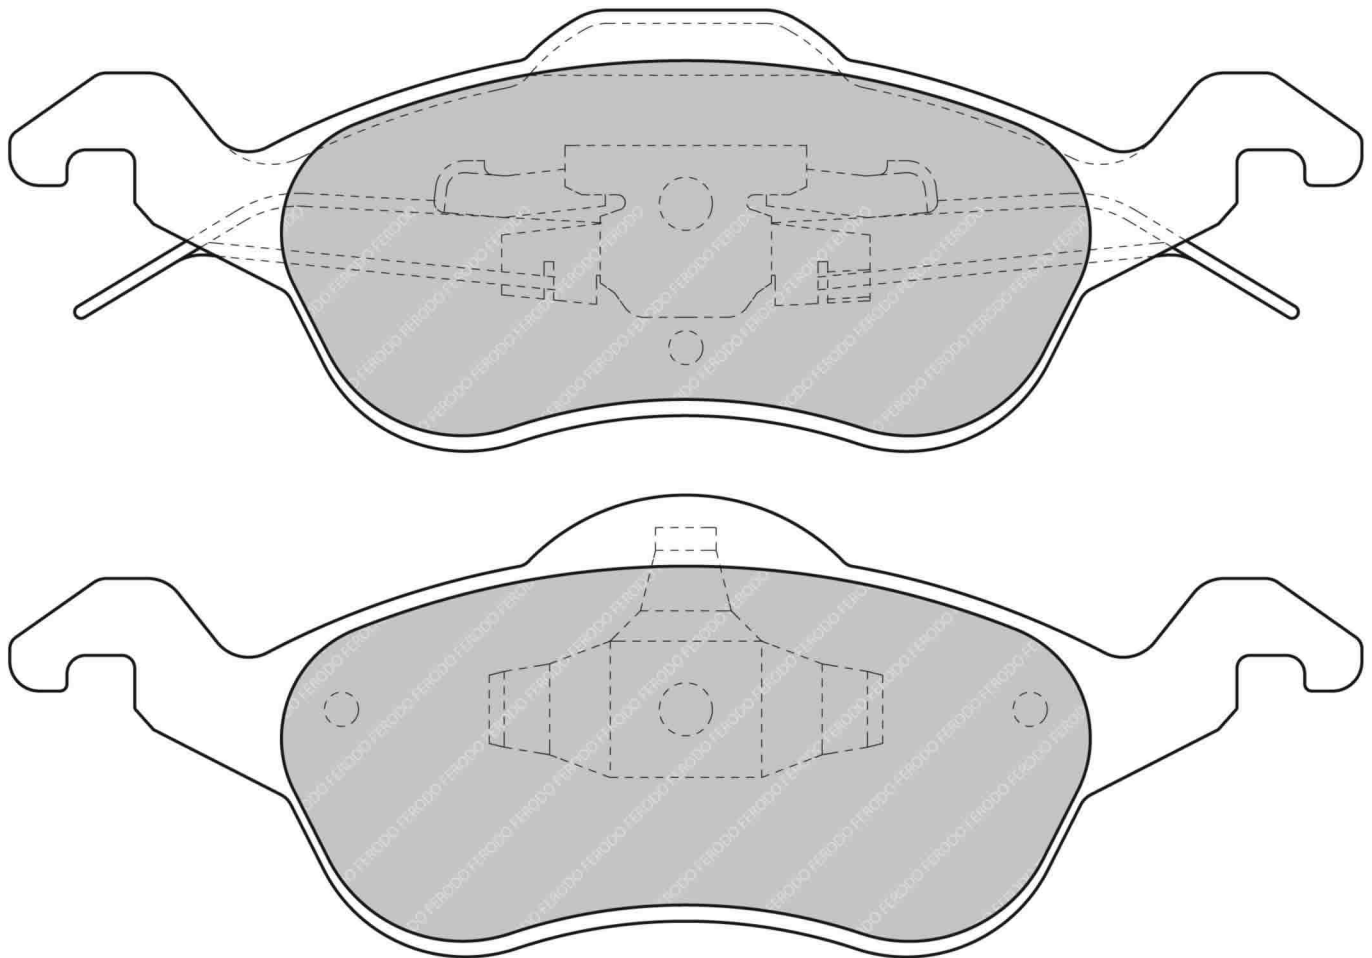

FDS1318

WVA No: 23154 19,00

FORD Front

ECE R90: E490R01071/505

Also available in Car Racing catalogue see: FCP1318

CROSS REFERENCE	
BREMBO	07.8301.72
WVA	23154 19,00
MINTEX	MDB1958