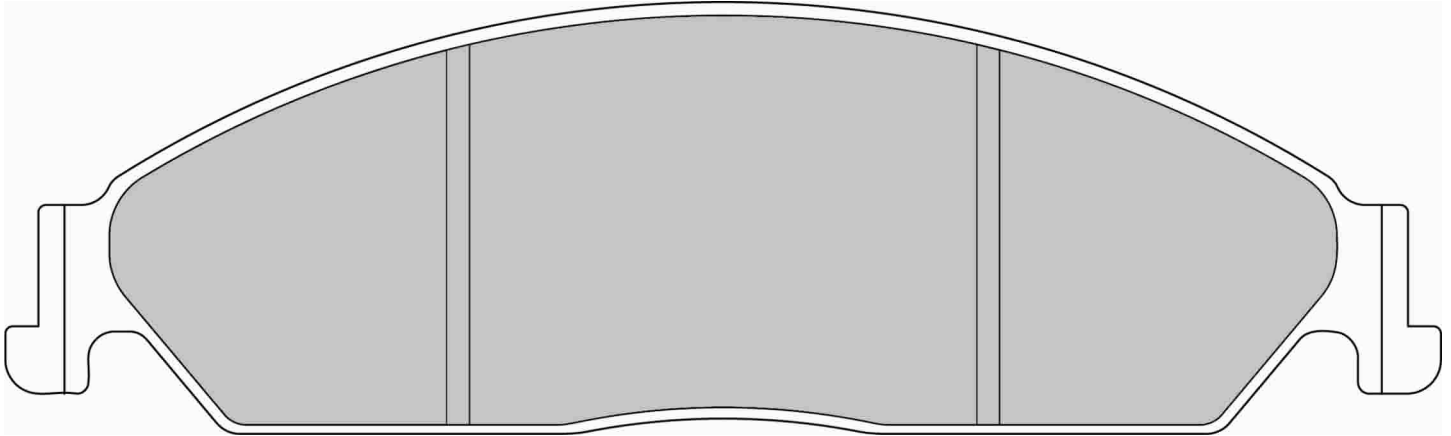

FDSE6004

WVA No: 24829 14,7

189.5mm = 7.461"

57.0mm = 2.244"

15.0mm = 0.591"

51.7mm = 2.035"

FORD AUSTRALIA Front

ECE R90: No R90: Ex EU