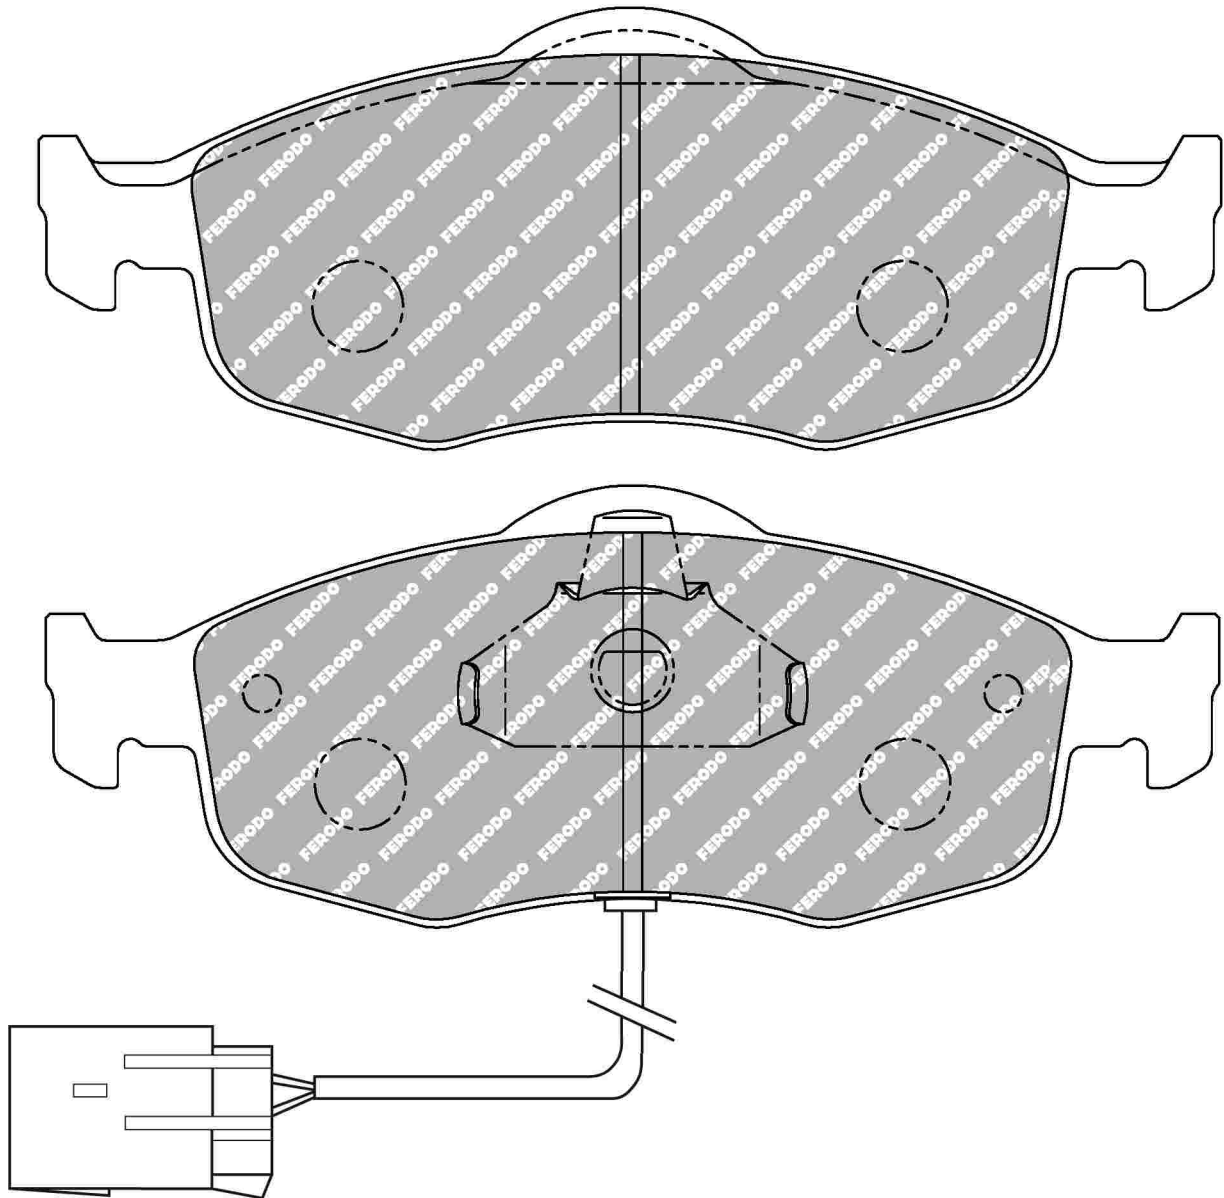

FMSI No: D648

FORD Front

156.5mm = 6.161"
155.3mm = 6.114"

58.6mm = 2.307"
58.6mm = 2.307"

18.0mm = 0.709"
18.0mm = 0.709"

47.5mm = 1.870"
47.5mm = 1.870"

ECE R90: E490R01071/084

Also available in Car Racing catalogue see: FCP766