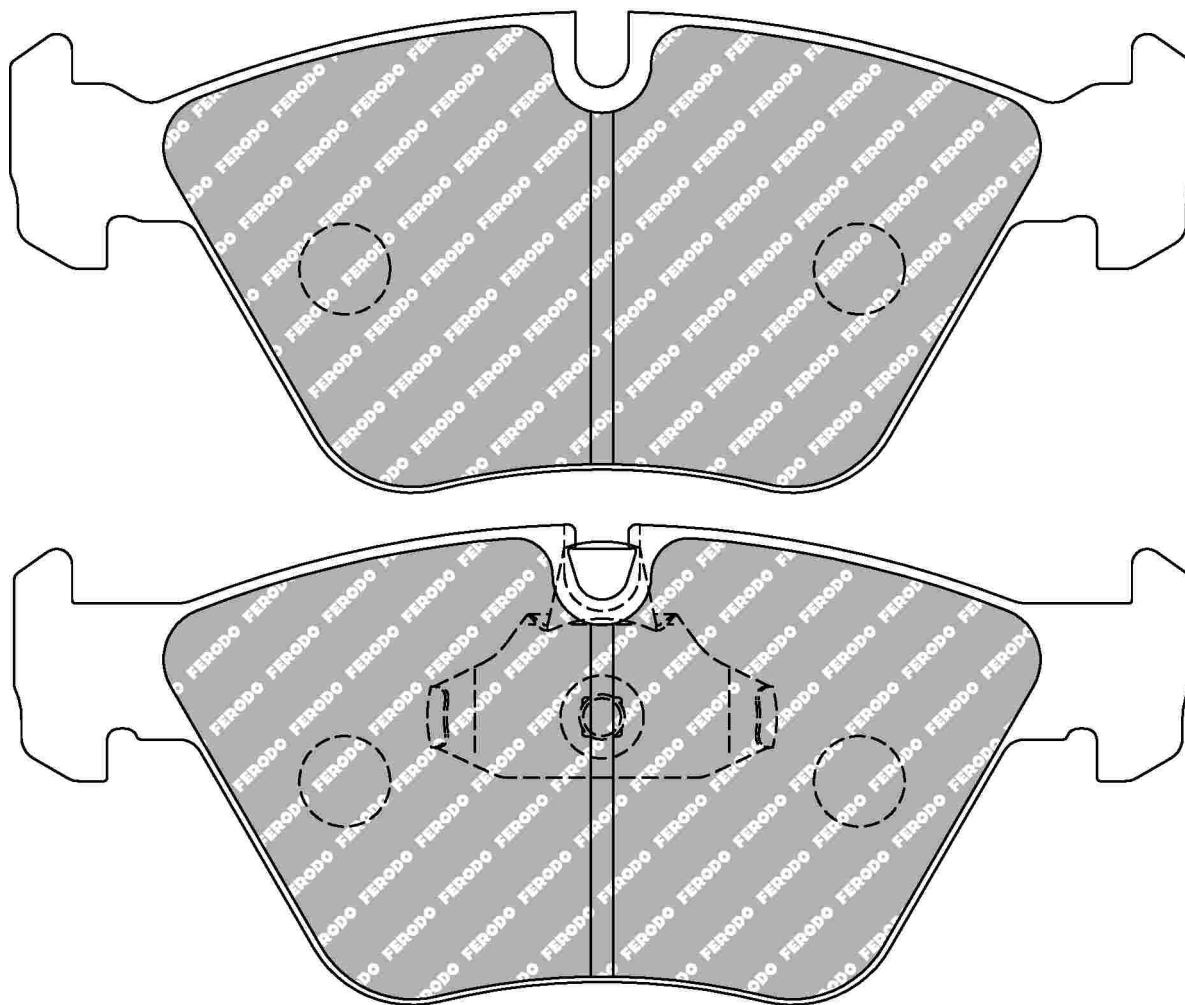

FDS1073

WVA No: 21677 19,50

156.5mm = 6.161"

155.5mm = 6.122"

63.9mm = 2.516"

63.9mm = 2.516"

20.2mm = 0.795"

20.2mm = 0.795"

58.4mm = 2.299"

58.4mm = 2.299"

BMW Front, MG Front

ECE R90: E190R01163/024

Also available in Car Racing catalogue see: FCP1073

CROSS REFERENCE	
WVA	21677 19,50
MINTEX	MDB1817