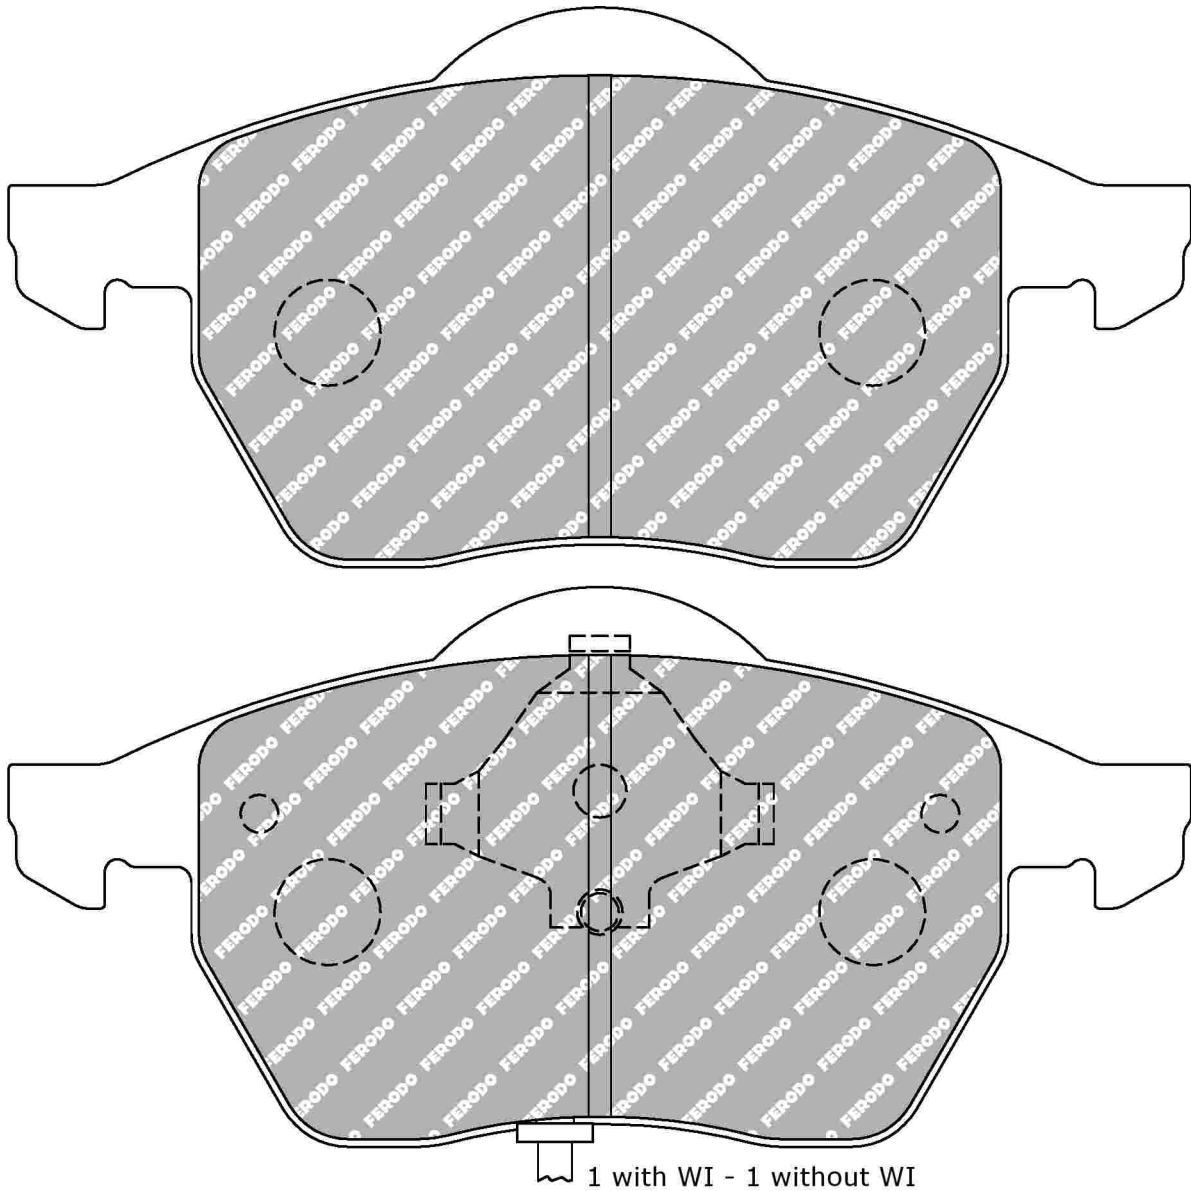

FDS1463

WVA No: 20676 20,20

156.5mm = 6.161"

74.0mm = 2.913"

19.6mm = 0.772"

61.0mm = 2.402"

AUDI Front, SEAT Front, SKODA Front, VOLKSWAGEN Front

ECE R90: E190R01174/002

Also available in Car Racing catalogue see: FCP590

CROSS REFERENCE	
WVA	20676 20,20
MINTEX	MDB2041