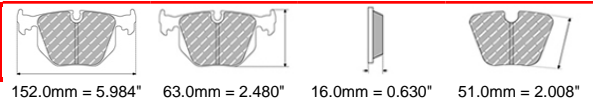

FDSR3081

ECE R90: None