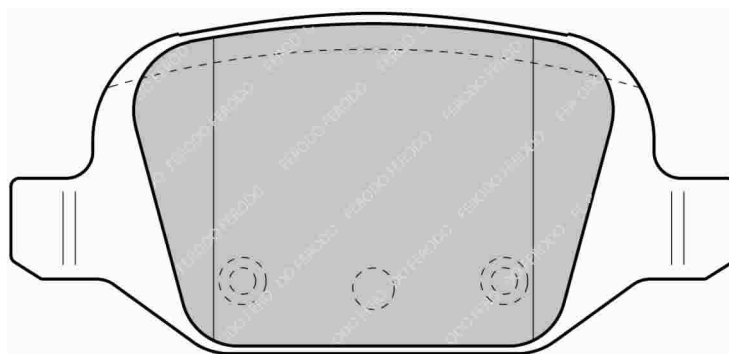

FDS1324

WVA No: 23601 16,70

95.8mm = 3.772"

44.0mm = 1.732"

13.9mm = 0.547"

41.7mm = 1.642"

FIAT Rear, LANCIA Rear

ECE R90: E490R01071/1118

Also available in Car Racing catalogue see: FCP1324

PIN 5mm on the backplate

CROSS REFERENCE

WVA	23601 16,70
MINTEX	MDB2042

FDS1327

WVA No: 23558 17,80

138.0mm = 5.433"

59.8mm = 2.354"

17.0mm = 0.669"

50.0mm = 1.969"

SUBARU Front

ECE R90: E190R01174/018