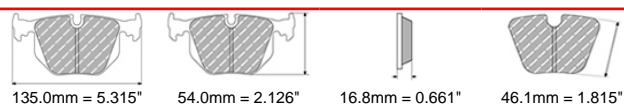

FDS600

WVA No: 21526 17,00

FMSI No: D449