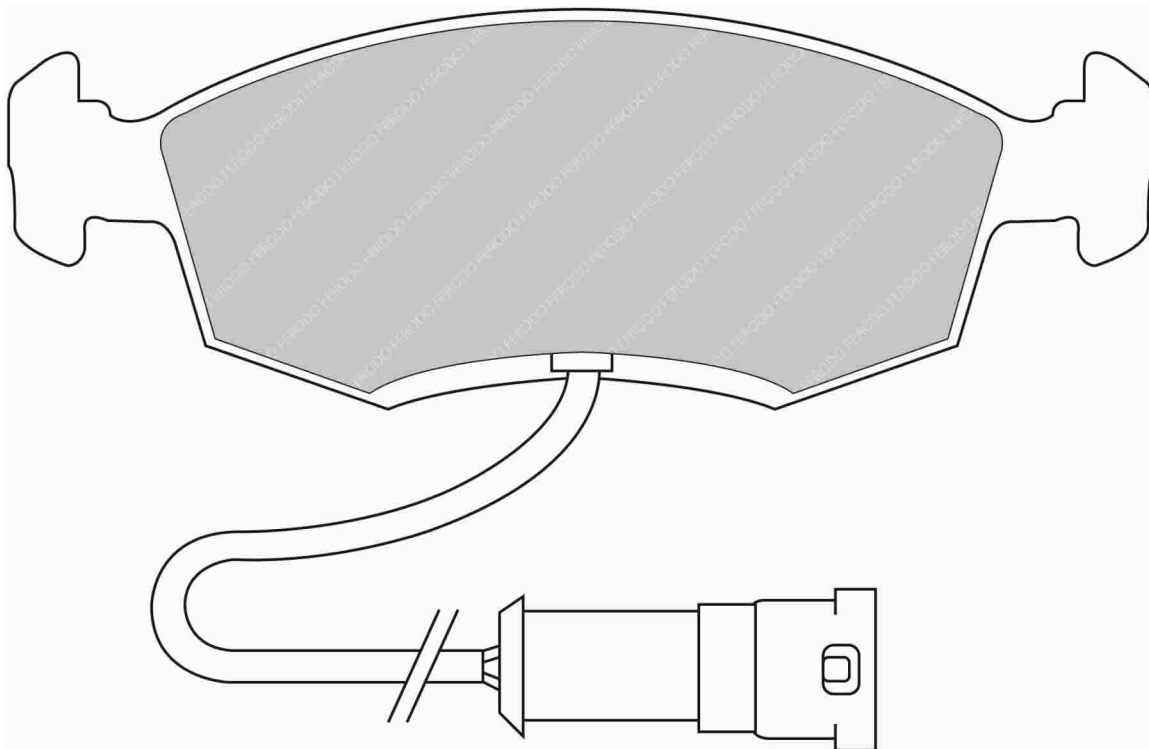

FDS276

WVA No: 20907 18,00

FMSI No: D298

151.5mm = 5.965"

49.0mm = 1.929"

18.0mm = 0.709"

43.0mm = 1.693"

FORD Front

ECE R90: Pre 99: Apply KBA code 60838

Also available in Car Racing catalogue see: FCP276

CROSS REFERENCE	
BREMBO	07.8301.04
WVA	20907 18,00
FMSI	D298
MINTEX	MDB1236