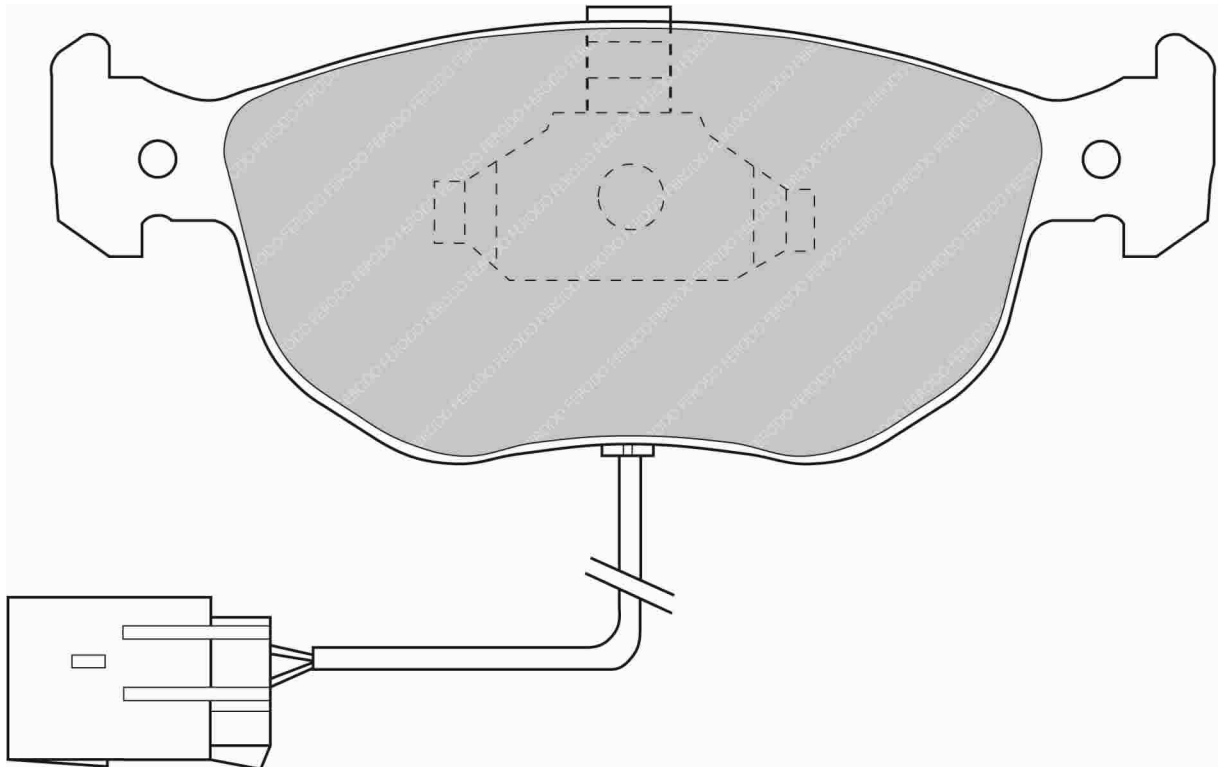

FDS767

WVA No: 21583 18,80

156.5mm = 6.161"

60.0mm = 2.362"

19.0mm = 0.748"

55.2mm = 2.173"

FORD Front

ECE R90: E490R01071/227

Also available in Car Racing catalogue see: FCP767

CROSS REFERENCE	
BREMBO	07.8301.31
WVA	21583 18,80
MINTEX	MDB1810
MINTEX	MDB1895
MINTEX	MDB2193
ALCON	PNF0084X238.4