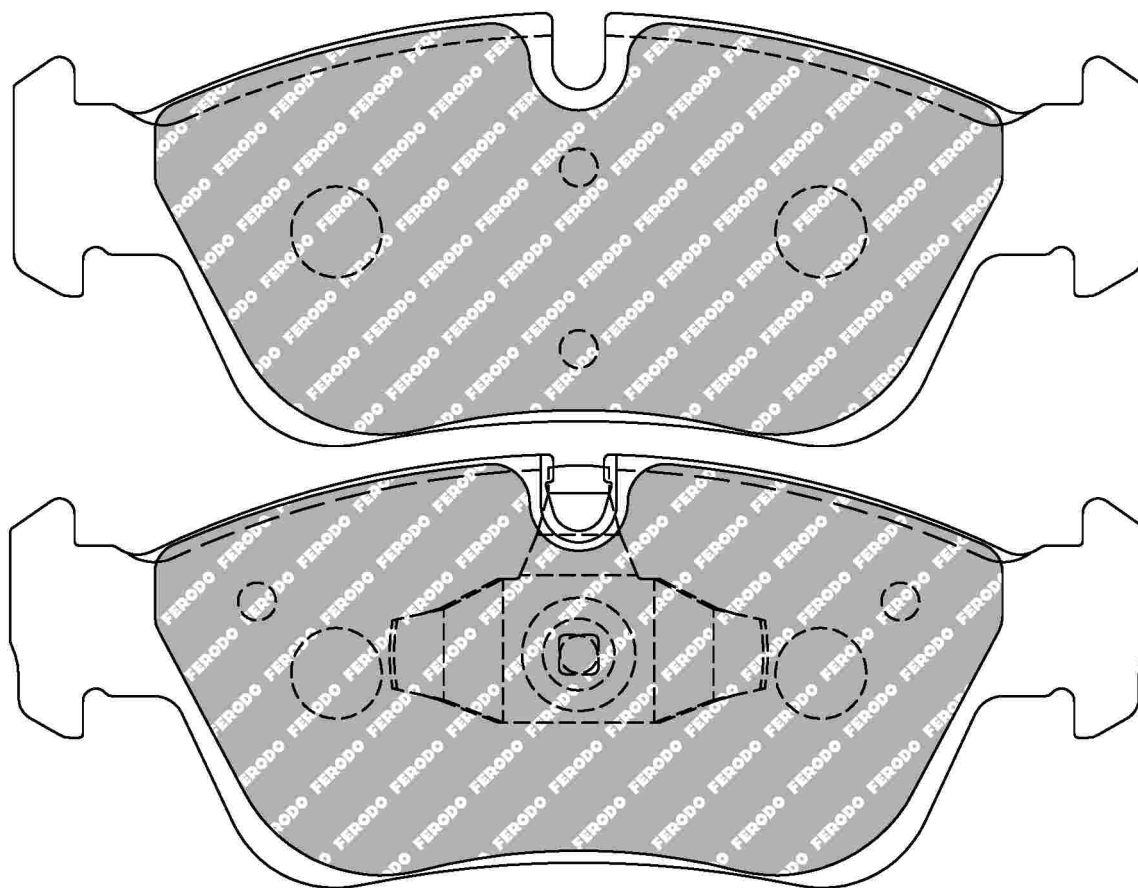

FDS1751

WVA No: 23935 17,60

149.4mm = 5.882"

150.3mm = 5.917"

57.5mm = 2.264"

57.5mm = 2.264"

17.6mm = 0.693"

17.6mm = 0.693"

51.6mm = 2.031"

51.6mm = 2.031"

BMW Front

ECE R90: E11 90R 01 194/6915

Also available in Car Racing catalogue see: FCP1751

CROSS REFERENCE	
WVA	23935 17,60
MINTEX	MDB2684