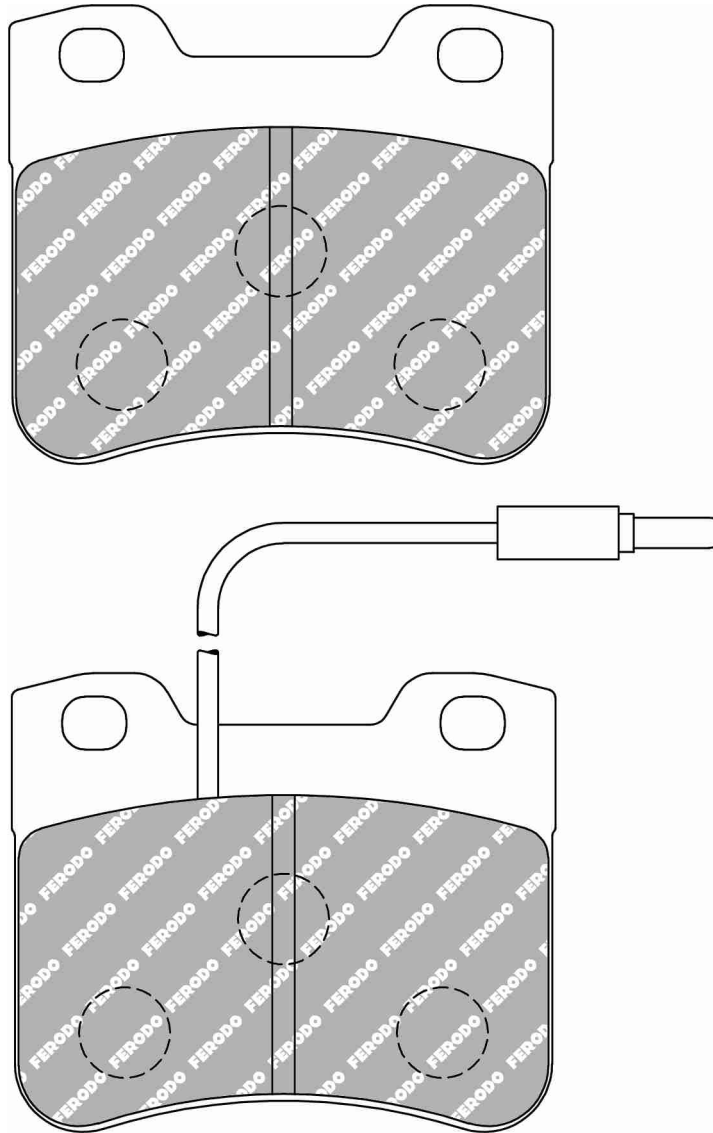

FDS745

WVA No: 21076 17,00

CITROEN Front, PEUGEOT Front

ECE R90: E490R01071/203

Also available in Car Racing catalogue see: FCP535

CROSS REFERENCE	
WVA	21076 17,00
MINTEX	MDB1557

ALSO AVAILABLE		
SHAPE	TH. MM	NOTES
FDS1109	17	No WI