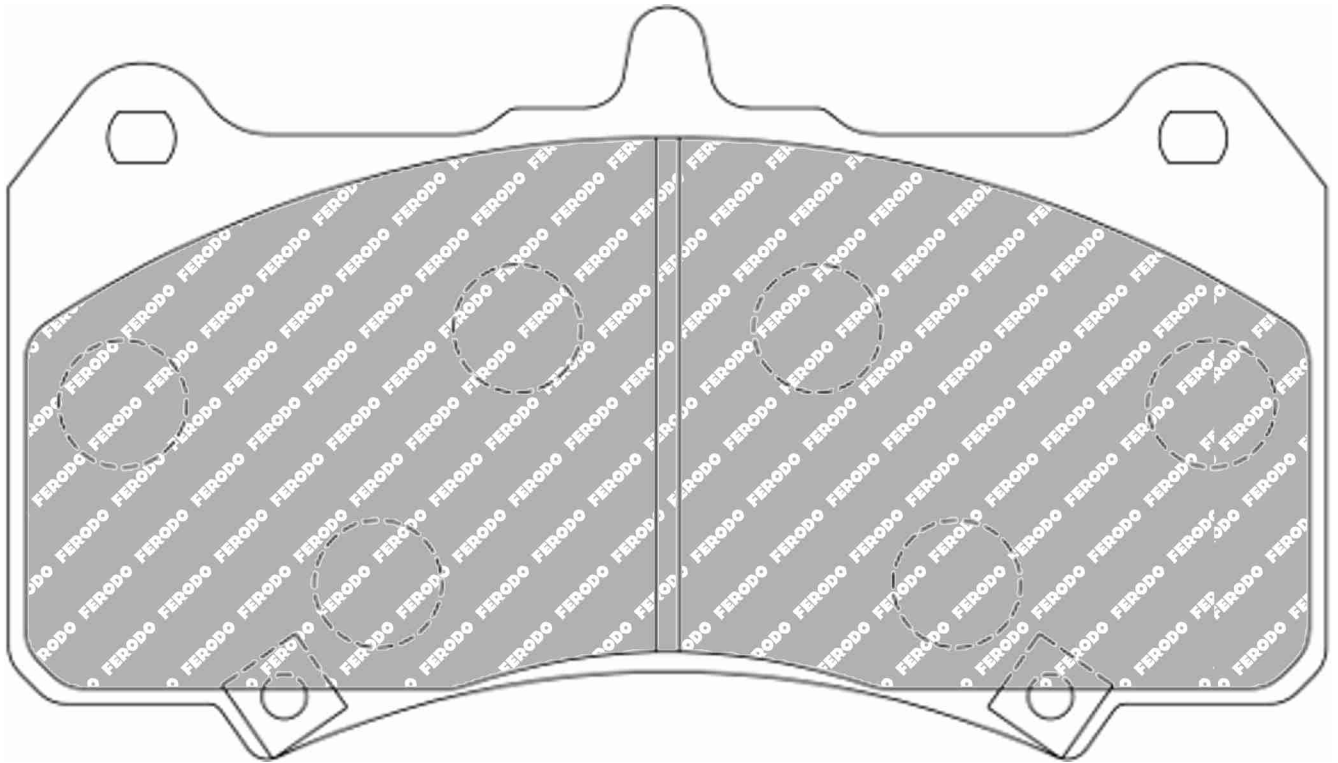

FDSR3147

175.6mm = 6.913"

100.8mm = 3.969"

16.9mm = 0.665"

68.5mm = 2.697"

ECE R90: None

Also available in Car Racing catalogue see: FRP3147

CROSS REFERENCE

AP RACING

CP7555D70