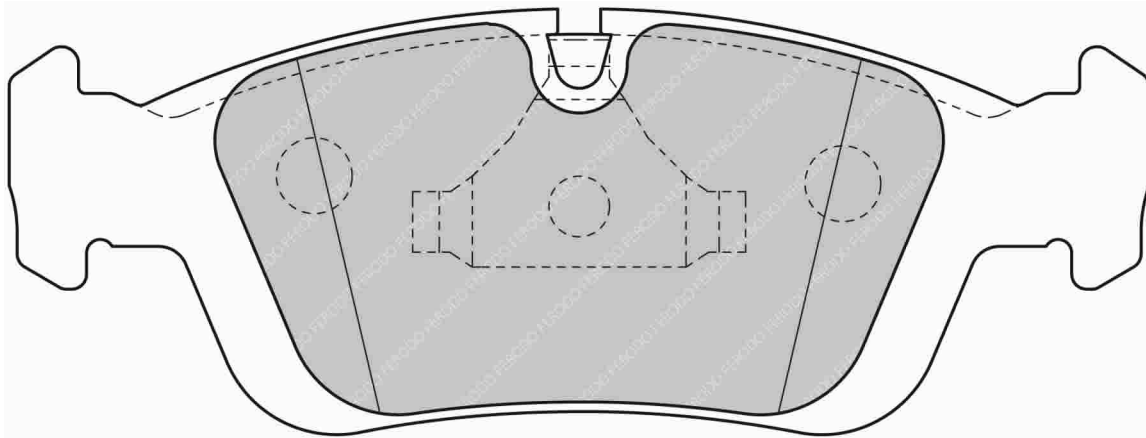

Also available in Car Racing catalogue see: FCP1300

CROSS REFERENCE	
PAGID	2180
WVA	21925 17,80
MINTEX	MDB1901

FDS1301

WVA No: 21934 17,30

123.2mm = 4.850"

43.7mm = 1.720"

16.6mm = 0.654"

39.7mm = 1.563"