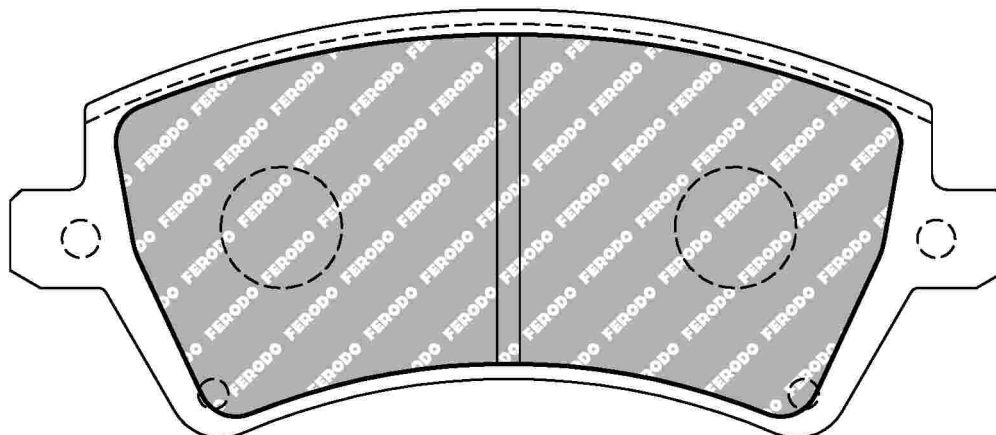

FDS1573

WVA No: 23766 17,50

131.7mm = 5.185"

56.6mm = 2.228"

17.5mm = 0.689"

43.5mm = 1.713"

TOYOTA Front

ECE R90: E490R01071/864

Also available in Car Racing catalogue see: FCP1573

CROSS REFERENCE	
BREMBO	07.8301.89
WVA	23766 17,50
MINTEX	MDB2257

FDS1617

WVA No: 23973 16,80

116.4mm = 4.583"

52.3mm = 2.059"

17.5mm = 0.689"

46.7mm = 1.839"

NISSAN Front, RENAULT Front, SUZUKI Front

ECE R90: E11 90R 01/194/3529