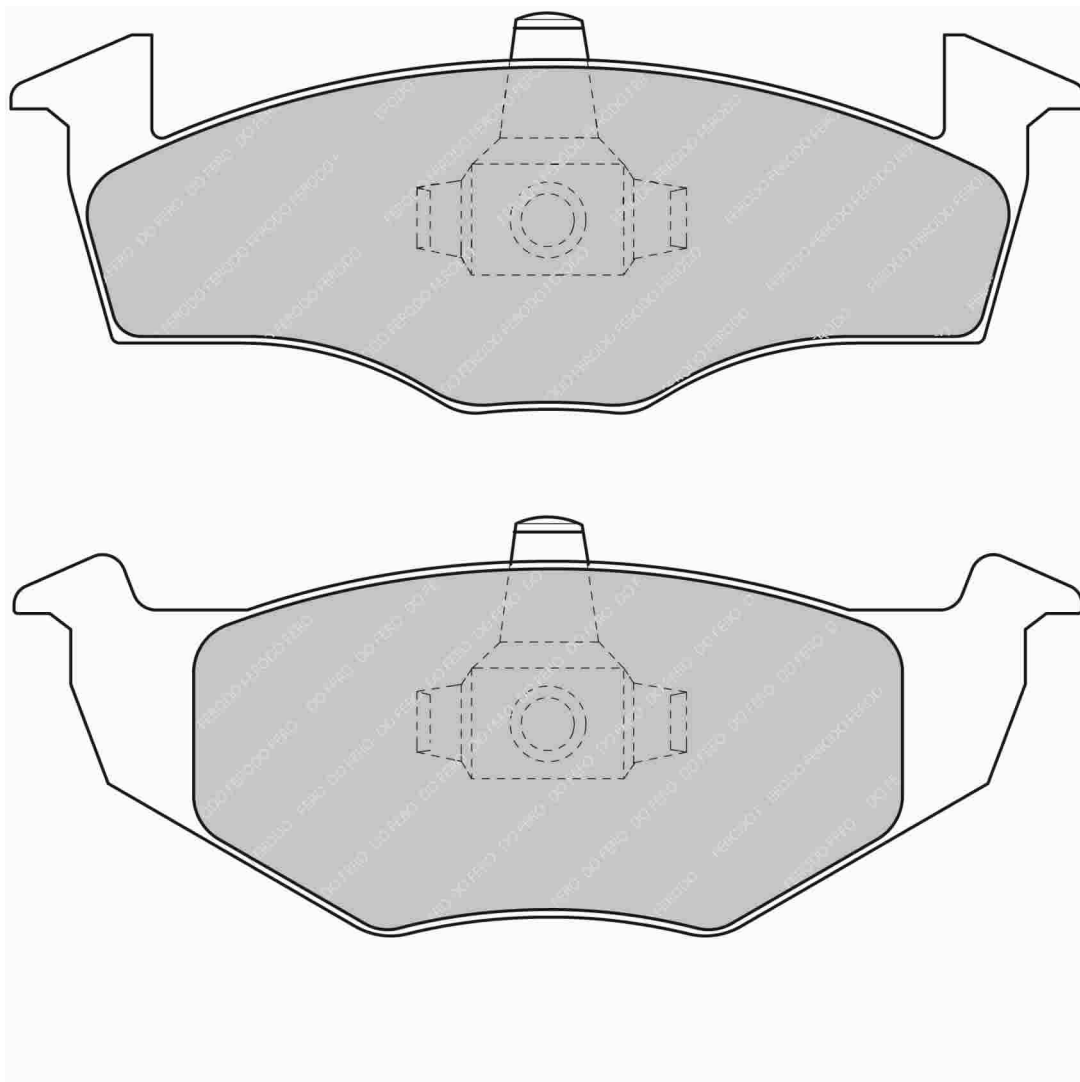

51.0mm = 2.008"

15.3mm = 0.602"

15.3mm = 0.602"

45.0mm = 1.772"

45.0mm = 1.772"

SEAT Front, VOLKSWAGEN Front

ECE R90: E490R01071/087

Also available in Car Racing catalogue see: FCP1288