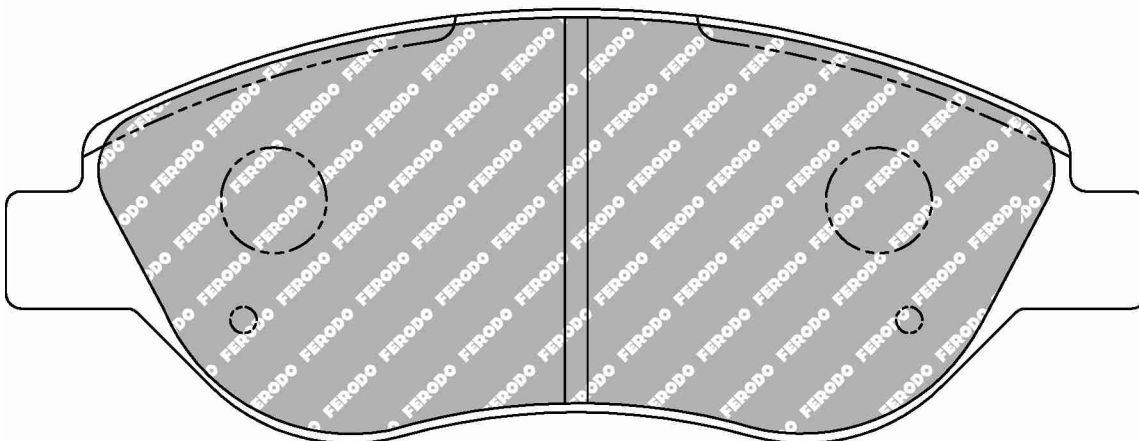

Also available in Car Racing catalogue see: FCP1468

CROSS REFERENCE	
BREMBO	07.8301.80
WVA	23711 18,40
MINTEX	MDB2241