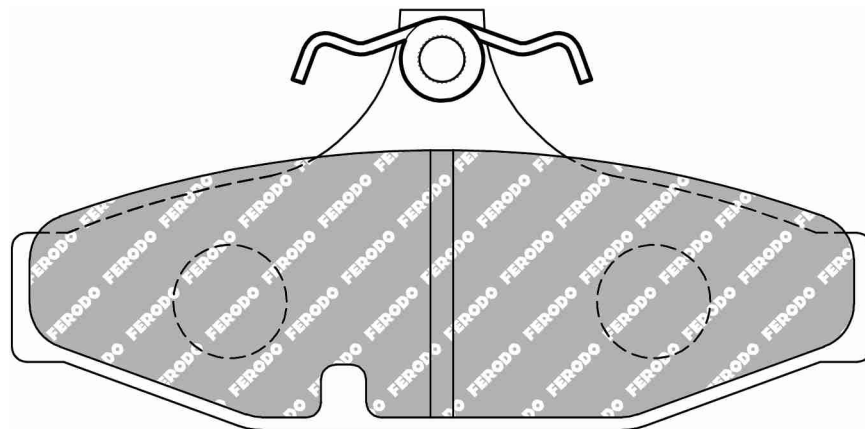

FDSE6003

WVA No: 23242 14,2

113.9mm = 4.484"

55.5mm = 2.185"

14.4mm = 0.567"

35.3mm = 1.390"

HOLDEN Rear, TOYOTA Rear

ECE R90: No R90: Ex EU