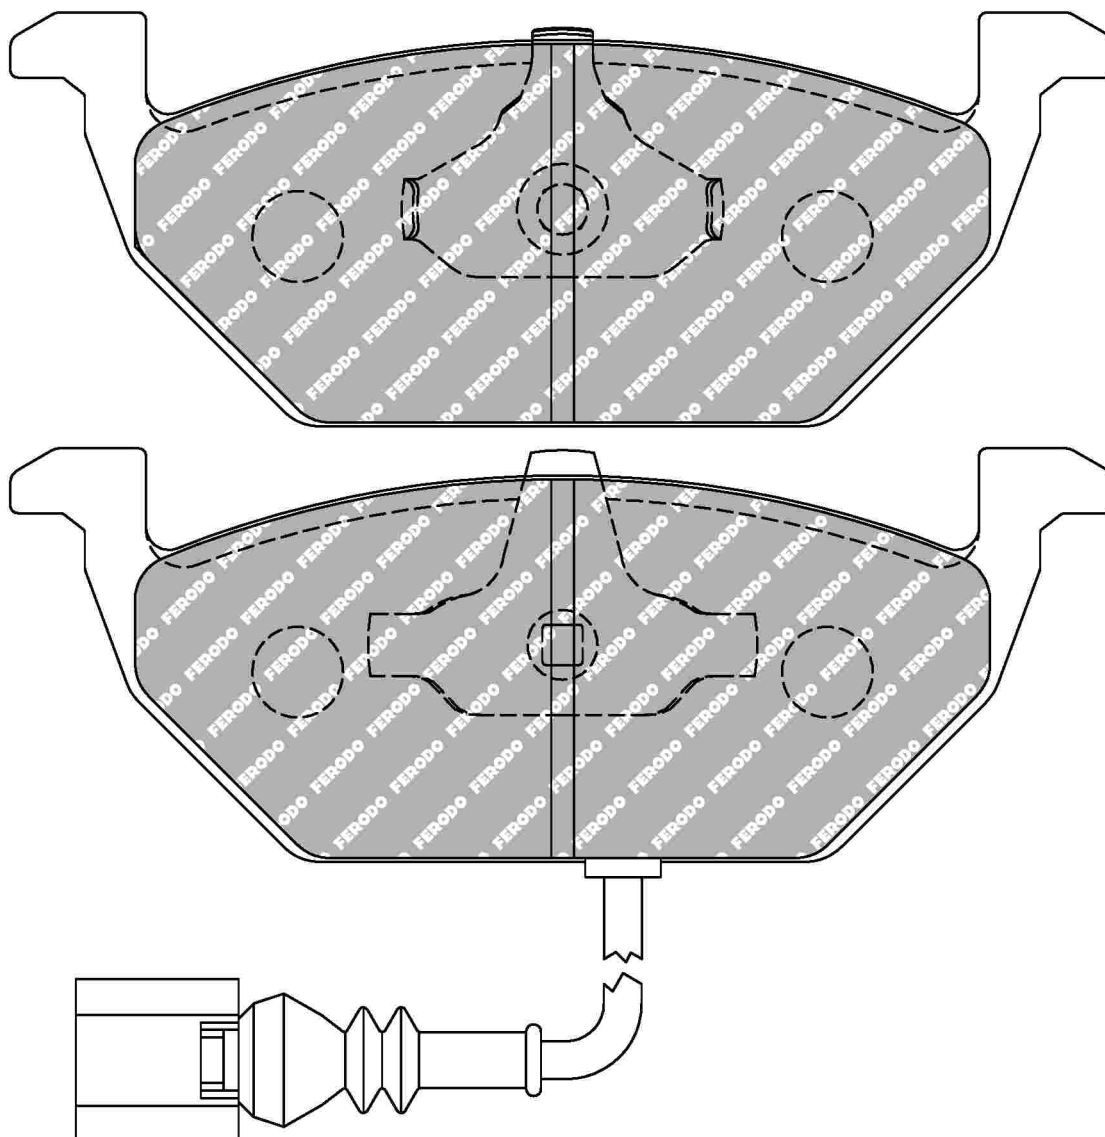

FDS1398

WVA No: 23130 19,70

146.4mm = 5.764"

53.8mm = 2.118"

19.7mm = 0.776"

50.1mm = 1.972"

AUDI Front, SEAT Front, SKODA Front, VOLKSWAGEN Front

ECE R90: E890R01022/001

Also available in Car Racing catalogue see: FCP1094

CROSS REFERENCE	
WVA	23130 19,70
MINTEX	MDB2040