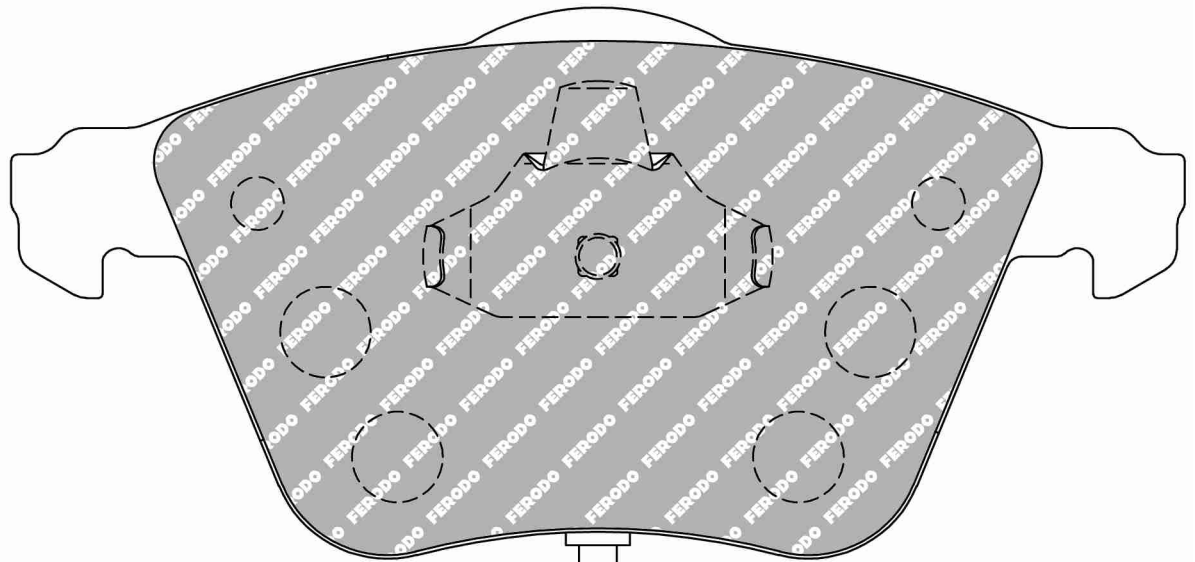

20.4mm = 0.803"
20.4mm = 0.803"

64.4mm = 2.535"
64.4mm = 2.535"

AUDI Front, SEAT Front, SKODA Front, VOLKSWAGEN Front

ECE R90: E11 90R-02A0194/36814

1 with WI - 1 without WI

Also available in Car Racing catalogue see: FCP4223