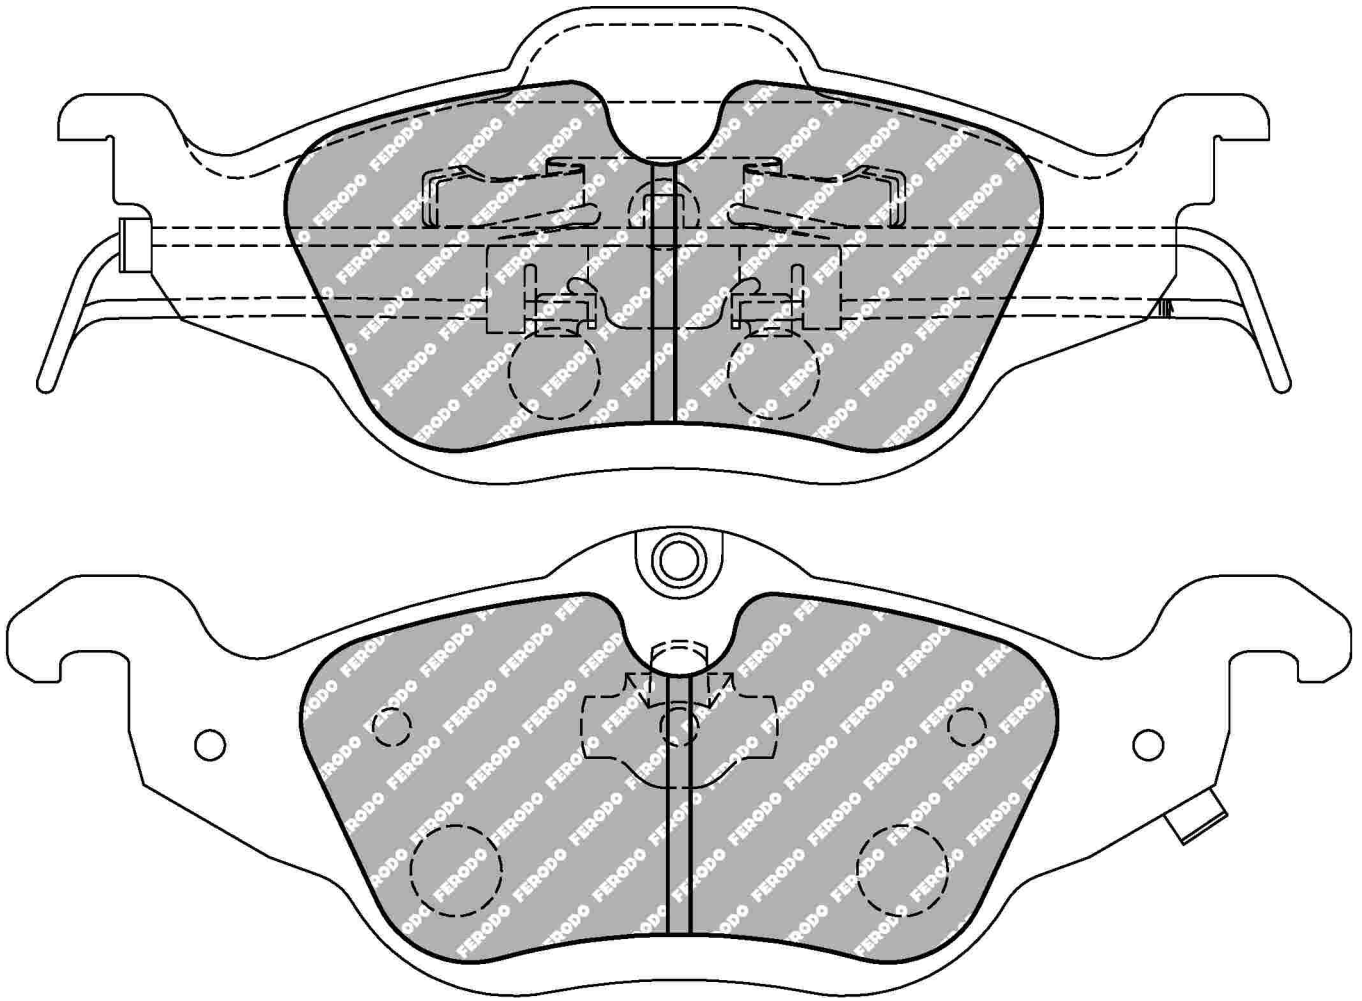

FDS1293

WVA No: 23063 18,40

160.1mm = 6.303"
177.7mm = 6.996"

63.1mm = 2.484"
62.5mm = 2.461"

17.5mm = 0.689"
18.8mm = 0.740"

45.6mm = 1.795"
45.6mm = 1.795"

OPEL Front, VAUXHALL Front

ECE R90: E490R01071/895

Also available in Car Racing catalogue see: FCP1293

CROSS REFERENCE	
BREMBO	07.8301.64
WVA	23063 18,40
MINTEX	MDB1908