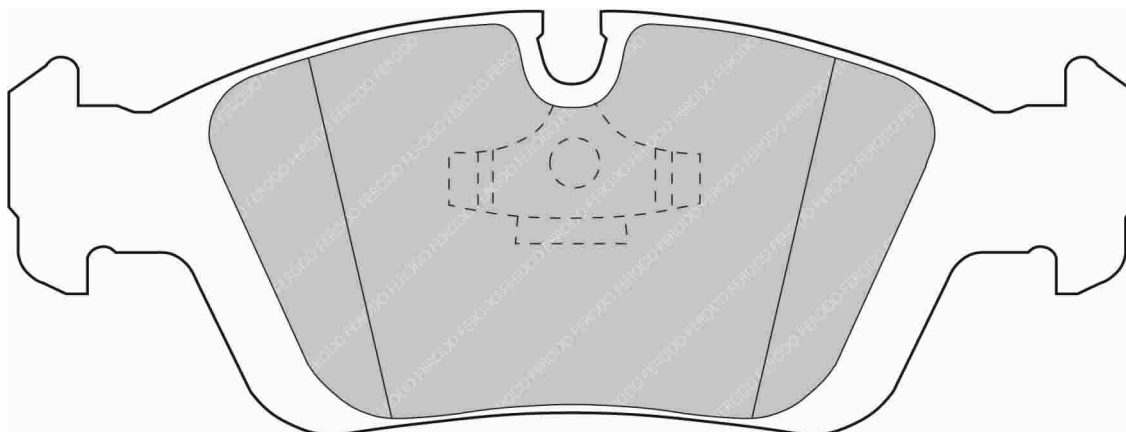

FDS725

WVA No: 21292 17,30

FMSI No: D558

151.5mm = 5.965"

57.0mm = 2.244"

16.4mm = 0.646"

52.0mm = 2.047"

BMW Front

ECE R90: E190R01174/003

Also available in Car Racing catalogue see: FCP725

CROSS REFERENCE	
PFC	0558
BREMBO	07.8300.09
BREMBO	07.8301.68
WVA	21292 17,30
PAGID	2180
FMSI	D558
MINTEX	MDB1538

FDS726

WVA No: 21589 15,00

FMSI No: D340

88.0mm = 3.465"

53.0mm = 2.087"

14.4mm = 0.567"

41.0mm = 1.614"

LANCIA Rear

ECE R90: KBA 60838 - E1190R-02A0194/37551