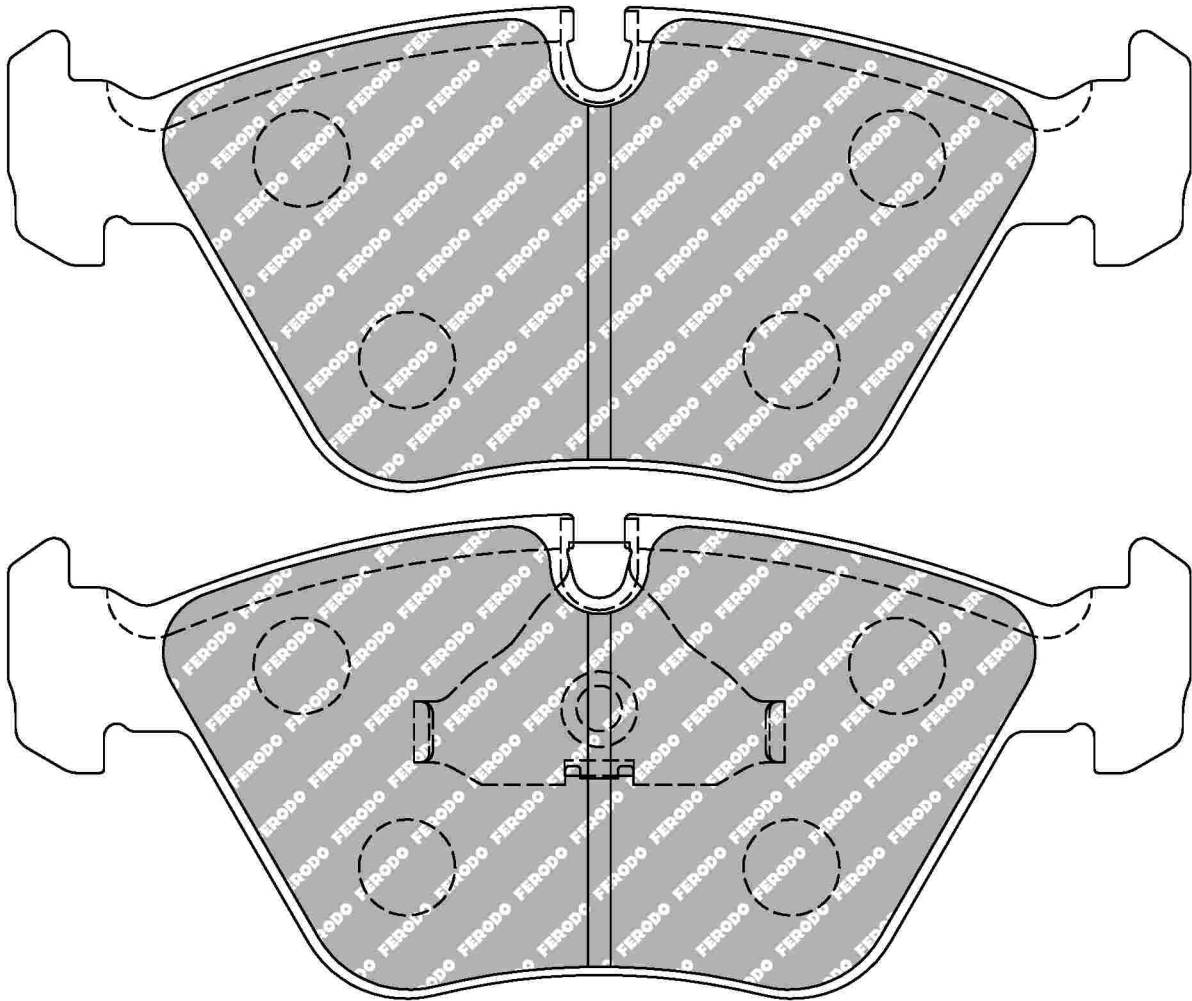

FDS779

WVA No: 20968 20,30

FMSI No: D394

156.5mm = 6.161"

156.5mm = 6.161"

64.4mm = 2.535"

64.4mm = 2.535"

20.5mm = 0.807"

20.5mm = 0.807"

58.6mm = 2.307"

58.6mm = 2.307"

BMW Front

ECE R90: E490R01071/402

Also available in Car Racing catalogue see: FCP779

CROSS REFERENCE	
BREMBO	07.8300.10
BREMBO	07.8301.50
PAGID	1295
WVA	20968 20,30
FMSI	D394
MINTEX	MDB1393