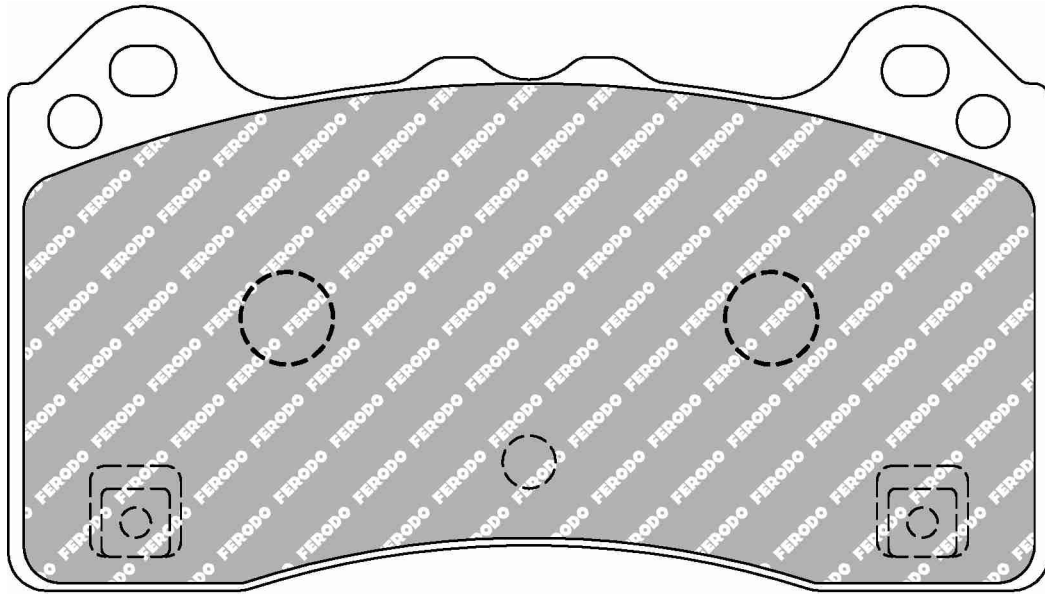

FDS4830

WVA No: 22569-22570-22571

137.8mm = 5.425"

77.9mm = 3.067"

15.1mm = 0.594"

60mm = 2.362"

FORD Front

ECE R90: E11 90R-02A0194/36873

Also available in Car Racing catalogue see: FCP4830

CROSS REFERENCE

CROSS REFERENCE	
WVA	22569-22570-22571
OE FORD	2003984