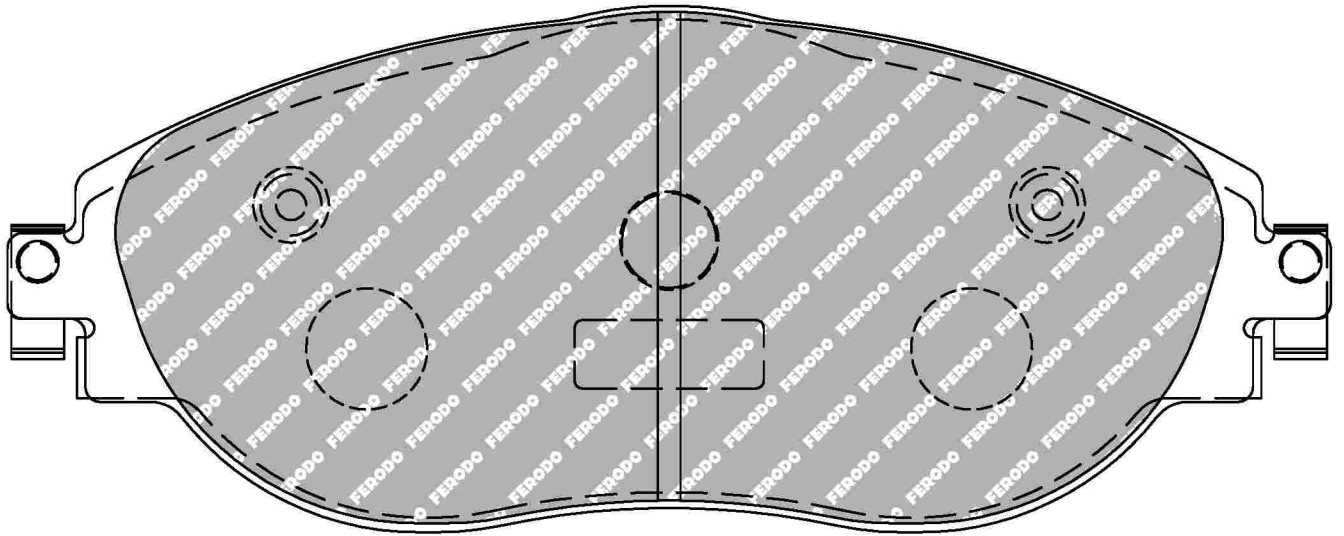

AUDI Front, SEAT Front, SKODA Front, VOLKSWAGEN Front

ECE R90: E9-90R-02A0191/3181

Also available in Car Racing catalogue see: FCP4425

N.B. The two side clips must be opened in order to create a sufficient tension between pad and caliper to avoid pad movement

FDS4433