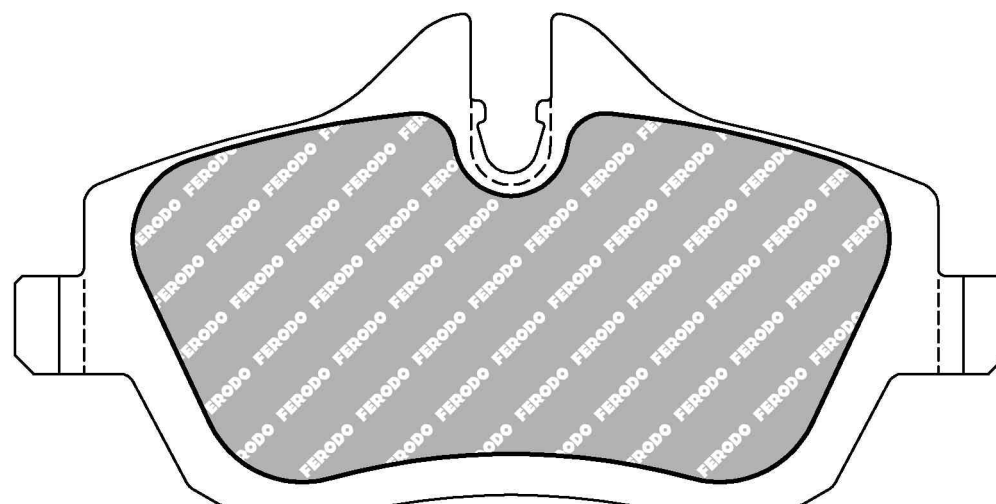

FDS1747

WVA No: 23915 17,60

131.4mm = 5.173"

56.3mm = 2.217"

17.0mm = 0.669"

45.6mm = 1.795"

BMW Front, MINI Front

ECE R90: E11 90R-01 194 / 6864

Also available in Car Racing catalogue see: FCP1747

CROSS REFERENCE	
WVA	23915 17,60
MINTEX	MDB2682