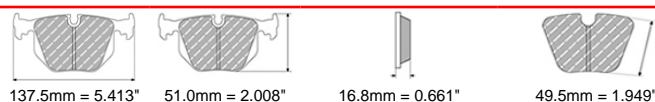

FDS691

WVA No: 21561 17,00

FMSI No: D430