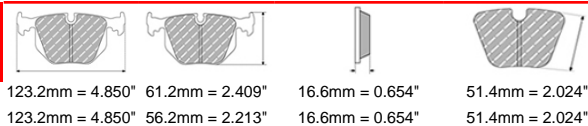

FDS4697

WVA No: 25008 - 25010