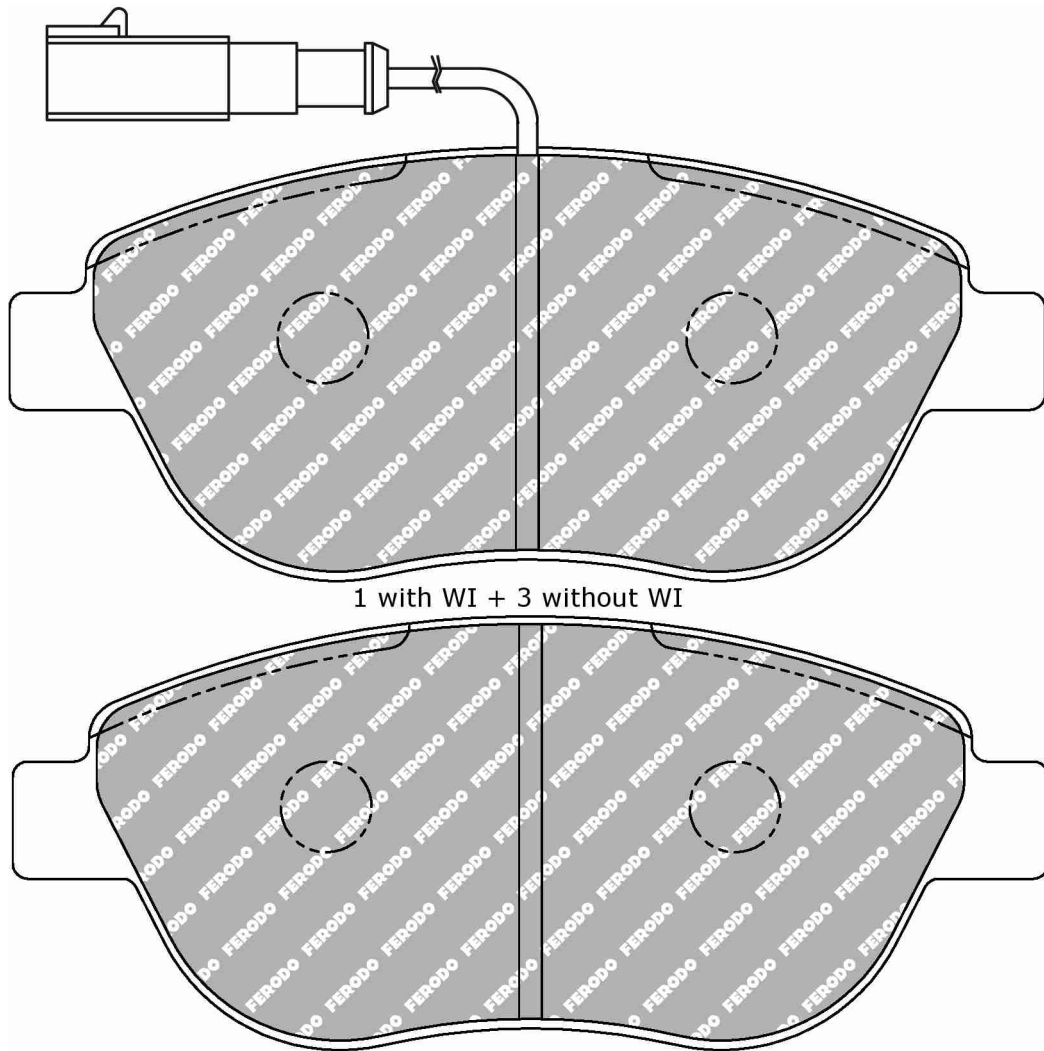

FDS1467

WVA No: 23708 18,40

FIAT Front, LANCIA Front, PEUGEOT Front

ECE R90: E490R01071/915

Also available in Car Racing catalogue see: FCP1467

CROSS REFERENCE	
BREMBO	07.8301.79
WVA	23708 18,40
MINTEX	MDB2240