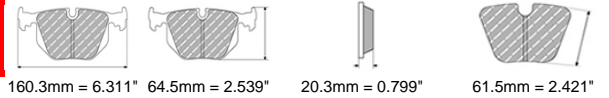

N.B. The two side clips must be opened in order to create a sufficient tension between pad and caliper to avoid pad movement

FDS4433

WVA No: 25086 20,20

AUDI Front, SEAT Front, SKODA Front, VOLKSWAGEN Front