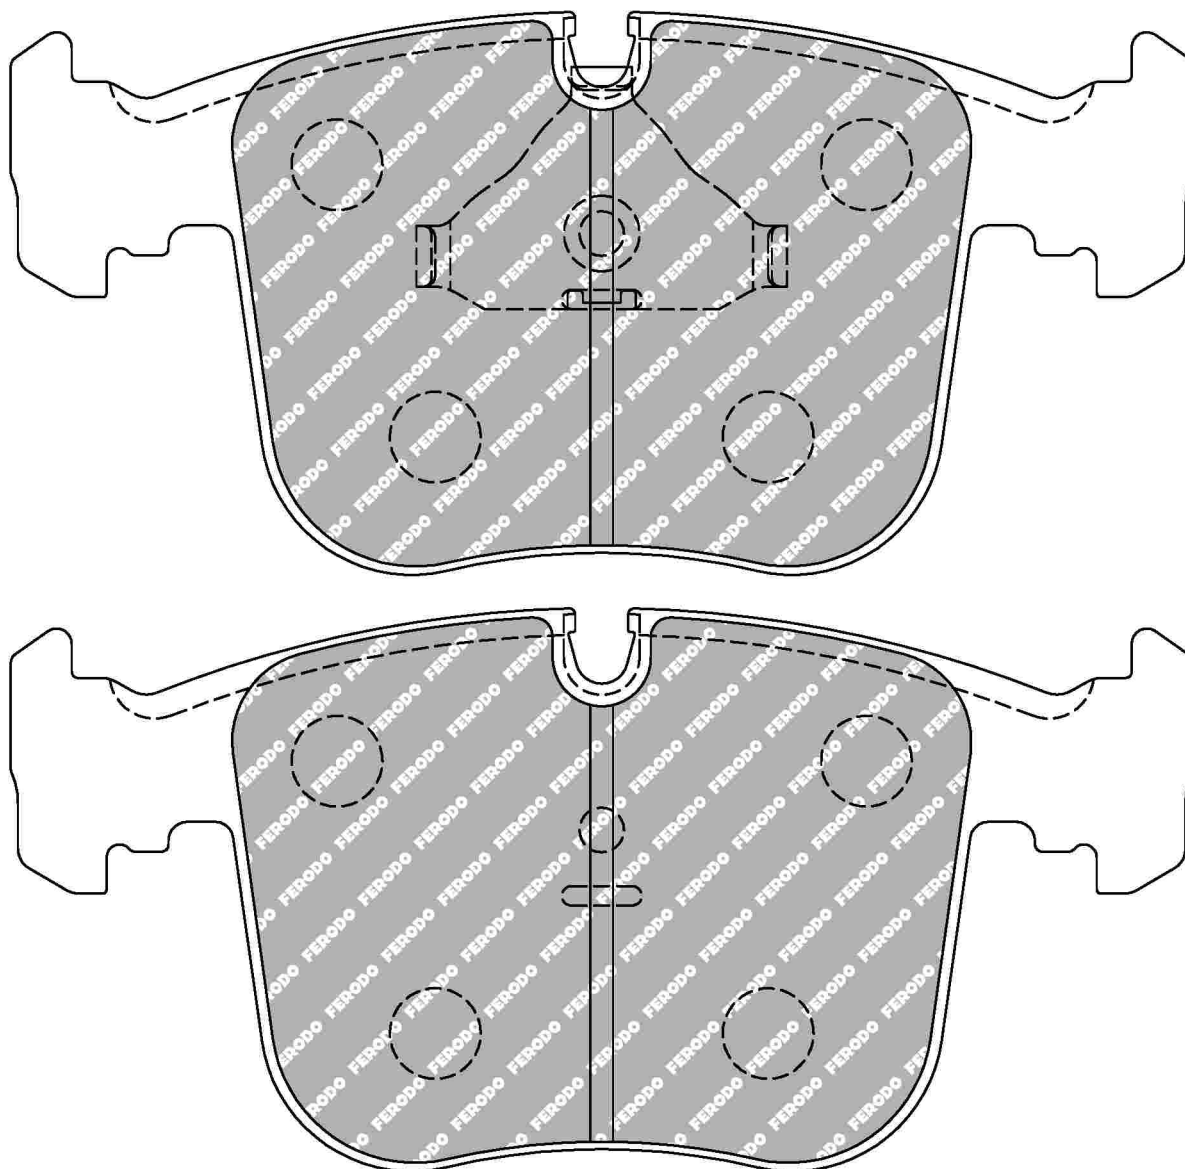

FDS856

WVA No: 21284 19,30

FMSI No: D547

156.5mm = 6.161"

74.8mm = 2.945"

18.5mm = 0.728"

69.6mm = 2.740"

BMW Front, MASERATI Front

ECE R90: E4-90R-01-582/1308

Also available in Car Racing catalogue see: FCP856

CROSS REFERENCE	
BREMBO	07.8300.11
WVA	21284 19,30
PAGID	2683
FMSI	D547
MINTEX	MDB1551