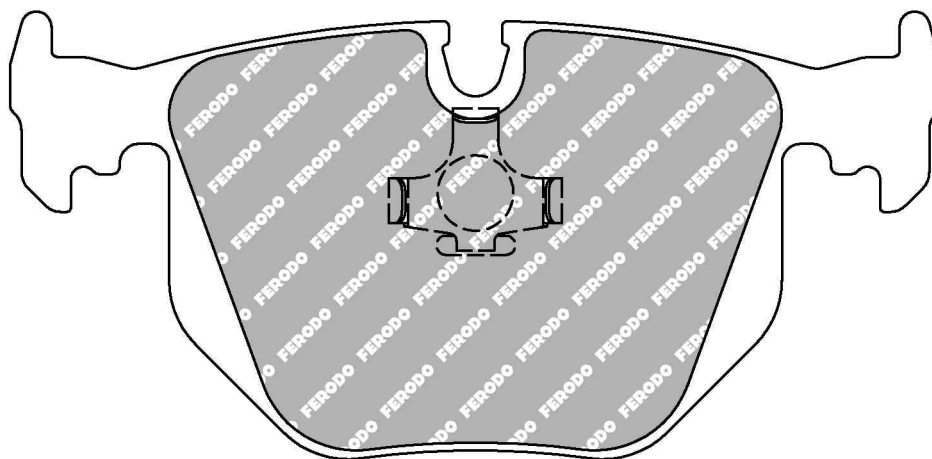

123.0mm = 4.843"

59.4mm = 2.339"

17.0mm = 0.669"

54.8mm = 2.157"

BMW Rear, MASERATI Rear

ECE R90: E490R01071/214

Also available in Car Racing catalogue see: FCP857

CROSS REFERENCE	
WVA	21282 17,30
PAGID	2685
FMSI	D548
MINTEX	MDB1552
ALCON	PNF0084X347.4