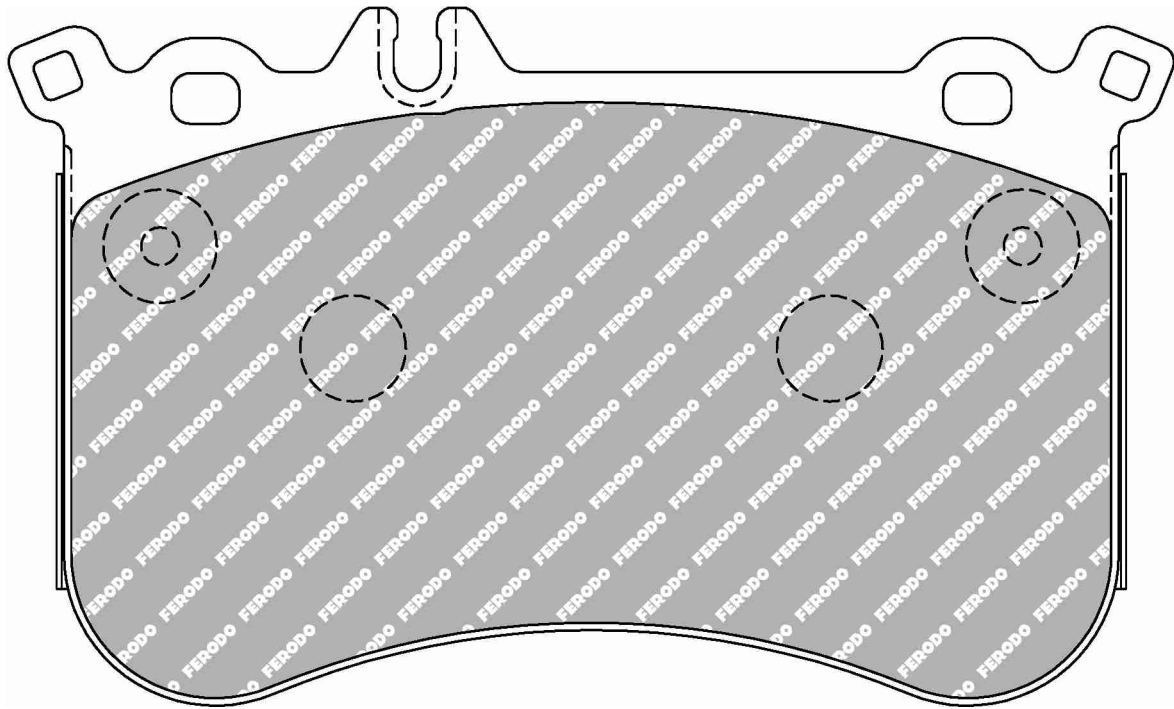

Also available in Car Racing catalogue see: FCP4806

In Introduction

CROSS REFERENCE	
PAGID	8188
PAGID	T2419
PAGID	T2102
WVA	25219

FDS4830

WVA No: 22569-22570-22571

137.8mm = 5.425"

77.9mm = 3.067"

15.1mm = 0.594"