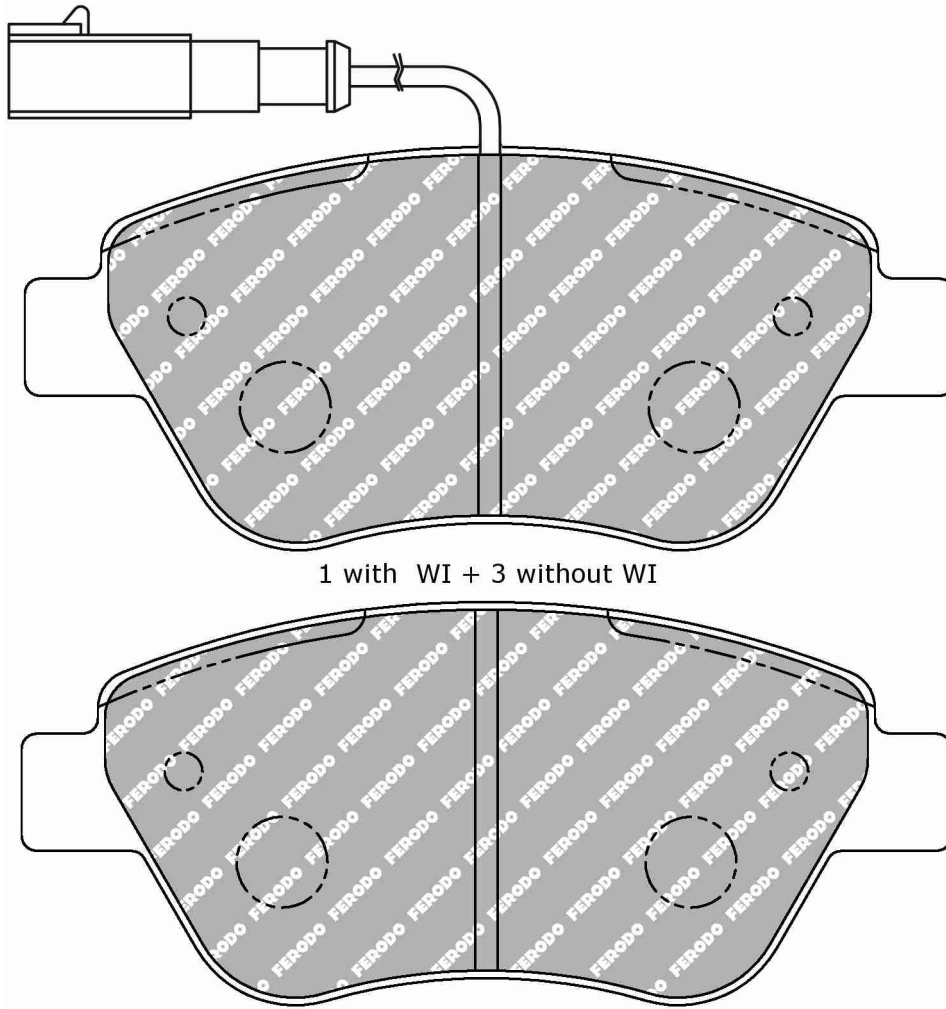

FDS1466

WVA No: 23705 17,10

123.0mm = 4.843"

53.3mm = 2.098"

17.9mm = 0.705"

47.7mm = 1.878"

FIAT Front, LANCIA Front

ECE R90: E9-90R-01.803/461