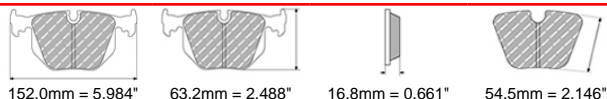

FDSR3134

ECE R90: None