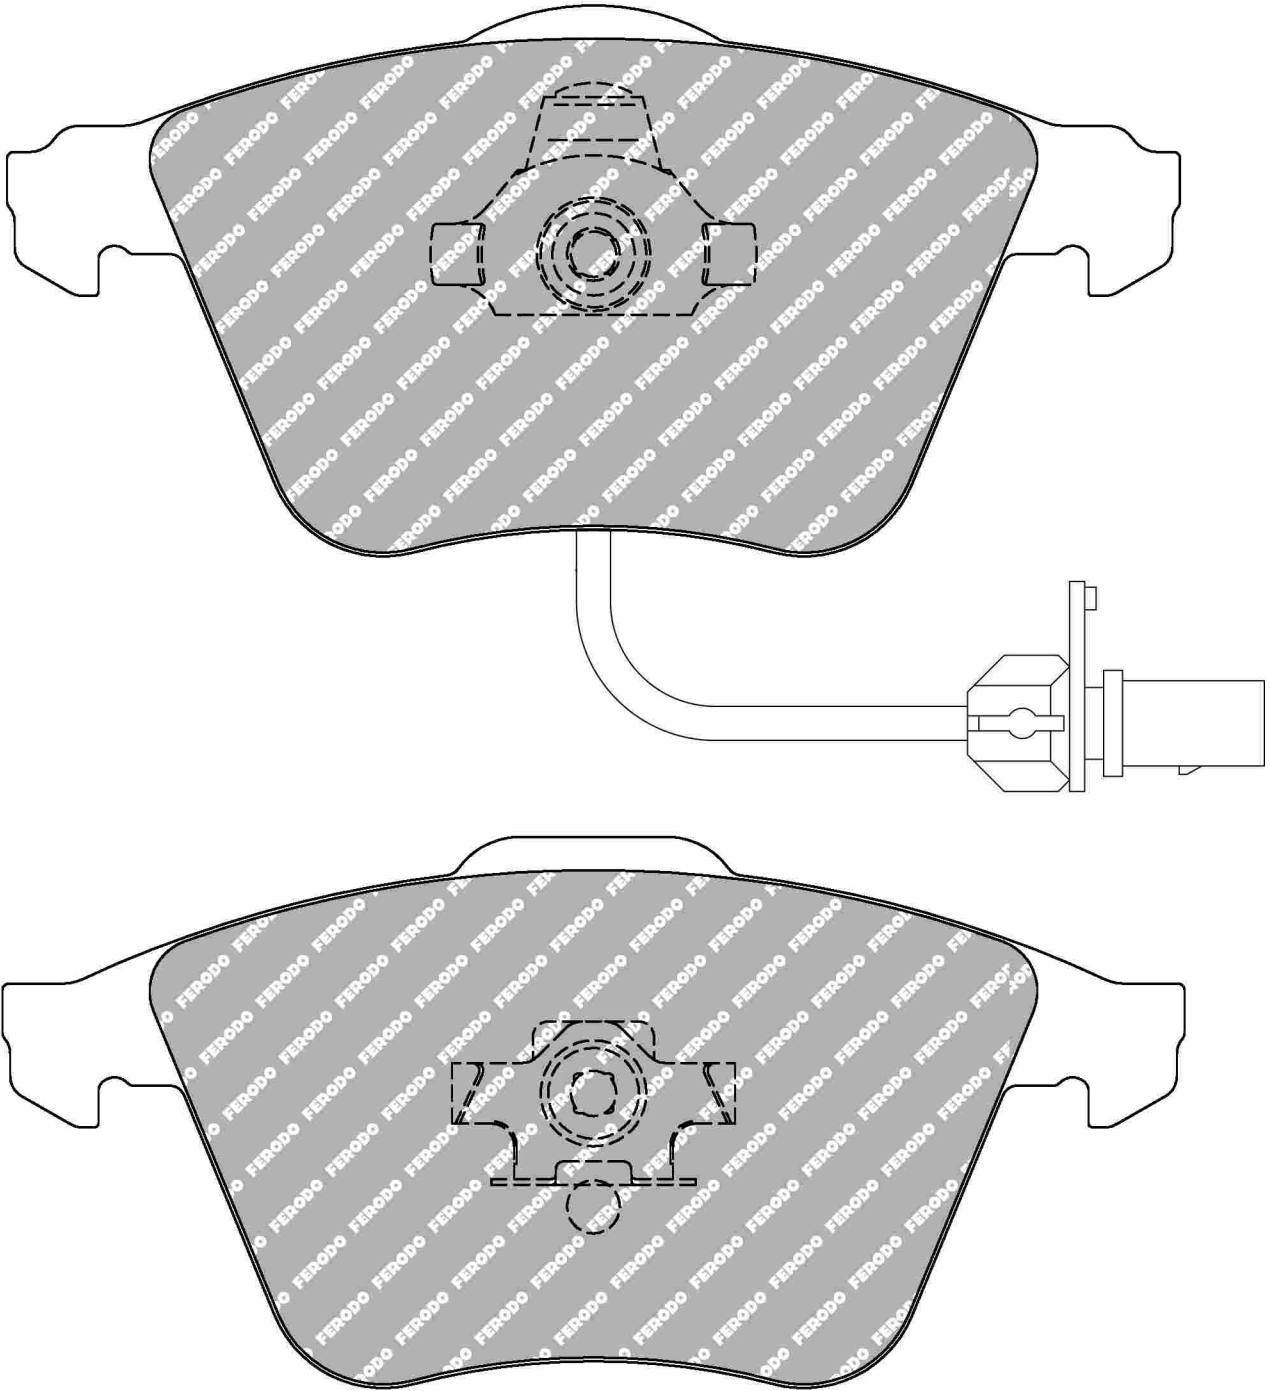

FDS1629

WVA No: 23763 20,20 - 23801 20,2

155.3mm = 6.114"	72.8mm = 2.866"	20.3mm = 0.799"	64.4mm = 2.535"
156.5mm = 6.161"	72.8mm = 2.866"	20.3mm = 0.799"	64.4mm = 2.535"

AUDI Front

ECE R90: E11 90R 01194/5950

Also available in Car Racing catalogue see: FCP1629

CROSS REFERENCE

PAGID	2275
WVA	23763 20,20 - 23801 20,2
PAGID	8021
MINTEX	MDB2694