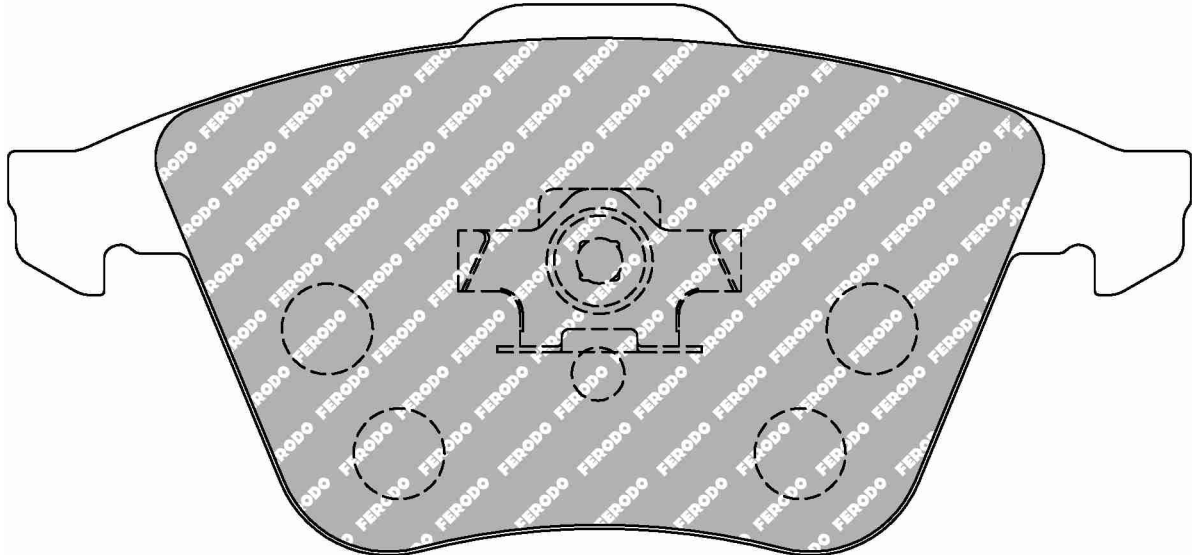

FDS1765

WVA No: 23912-23913 20,20 - 23801 20,2

155.3mm = 6.114"	72.9mm = 2.870"	20.3mm = 0.799"	64.4mm = 2.535"
156.5mm = 6.161"	72.9mm = 2.870"	20.3mm = 0.799"	64.4mm = 2.535"

AUDI Front, SEAT Front, SKODA Front, VOLKSWAGEN Front

ECE R90: E11 90R 01194/5950

Also available in Car Racing catalogue see: FCP1765

CROSS REFERENCE

WVA	23912-23913 20,20 - 23801 20,2
MINTEX	MDB2677