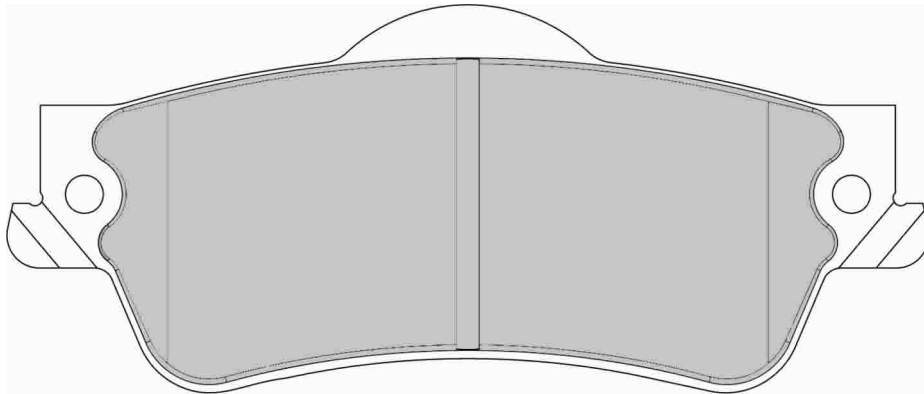

FDSE6021

121.4mm = 4.780"

51.0mm = 2.008"

15.7mm = 0.618"

36.9mm = 1.453"

HOLDEN Rear

ECE R90: No R90: Ex EU