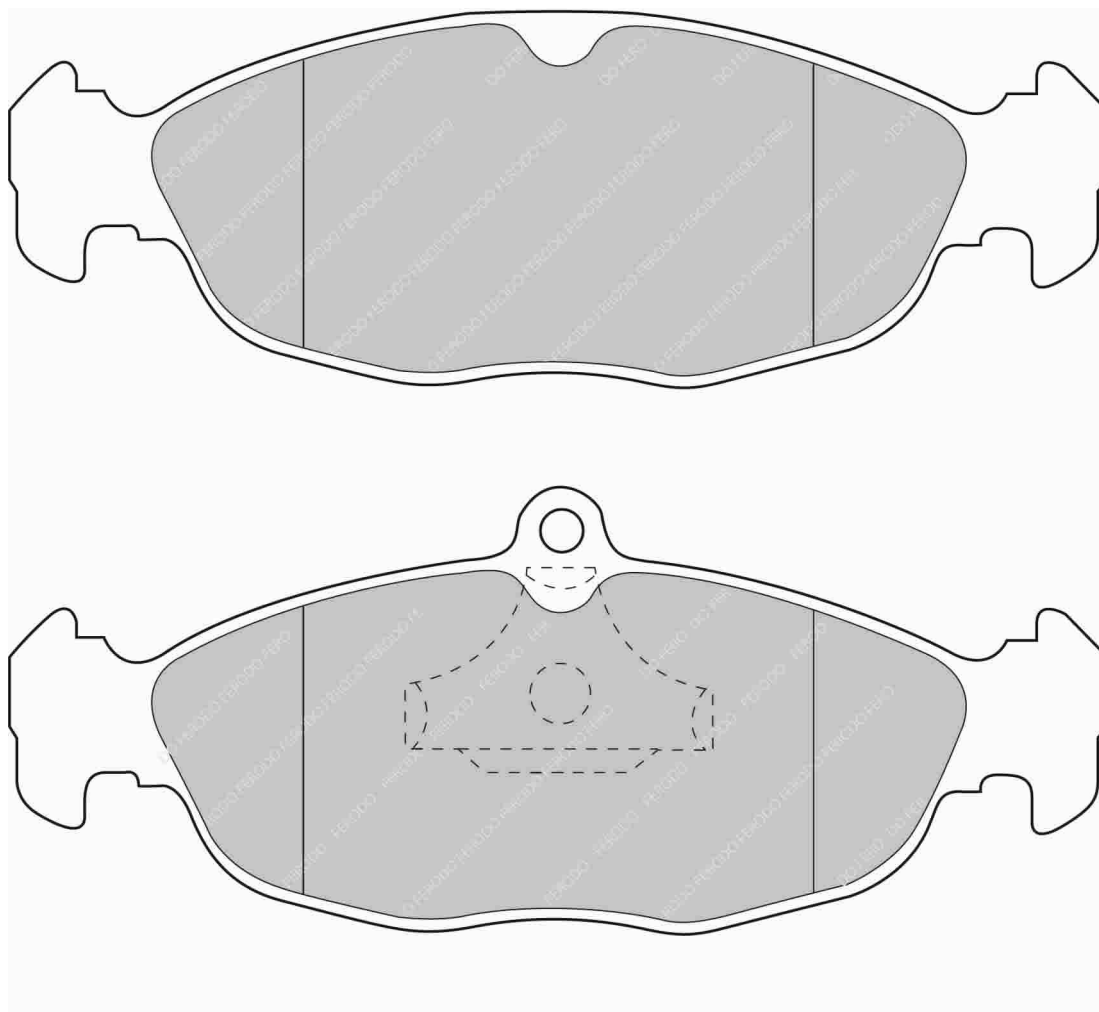

FDS732

WVA No: 20547 16,80

141.4mm = 5.567"

141.4mm = 5.567"

49.0mm = 1.929"

59.0mm = 2.323"

16.0mm = 0.630"

16.0mm = 0.630"

44.6mm = 1.756"

44.6mm = 1.756"

DAEWOO Front, OPEL Front, VAUXHALL Front

ECE R90: E190R01163/007

Also available in Car Racing catalogue see: FCP732

CROSS REFERENCE	
BREMBO	07.8301.29
WVA	20547 16,80
MINTEX	MDB1556