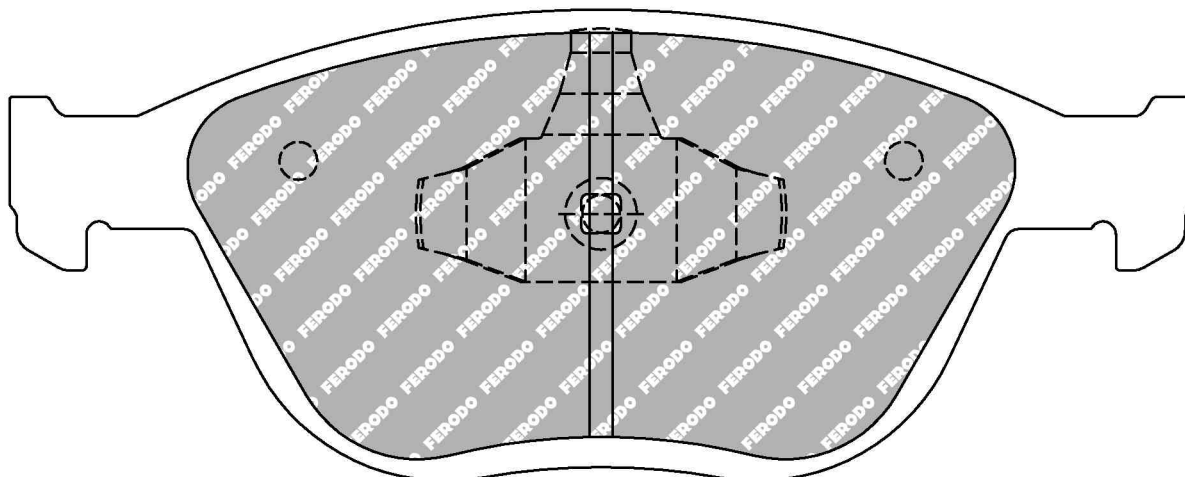

Also available in Car Racing catalogue see: FCP1568

CROSS REFERENCE	
BREMBO	07.8301.92
WVA	23440 17,60

FDS1573

WVA No: 23766 17,50

131.7mm = 5.185"

56.6mm = 2.228"

17.5mm = 0.689"

43.5mm = 1.713"