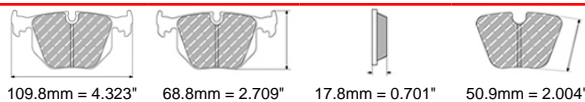

FDS1379

WVA No: 23753 17,70