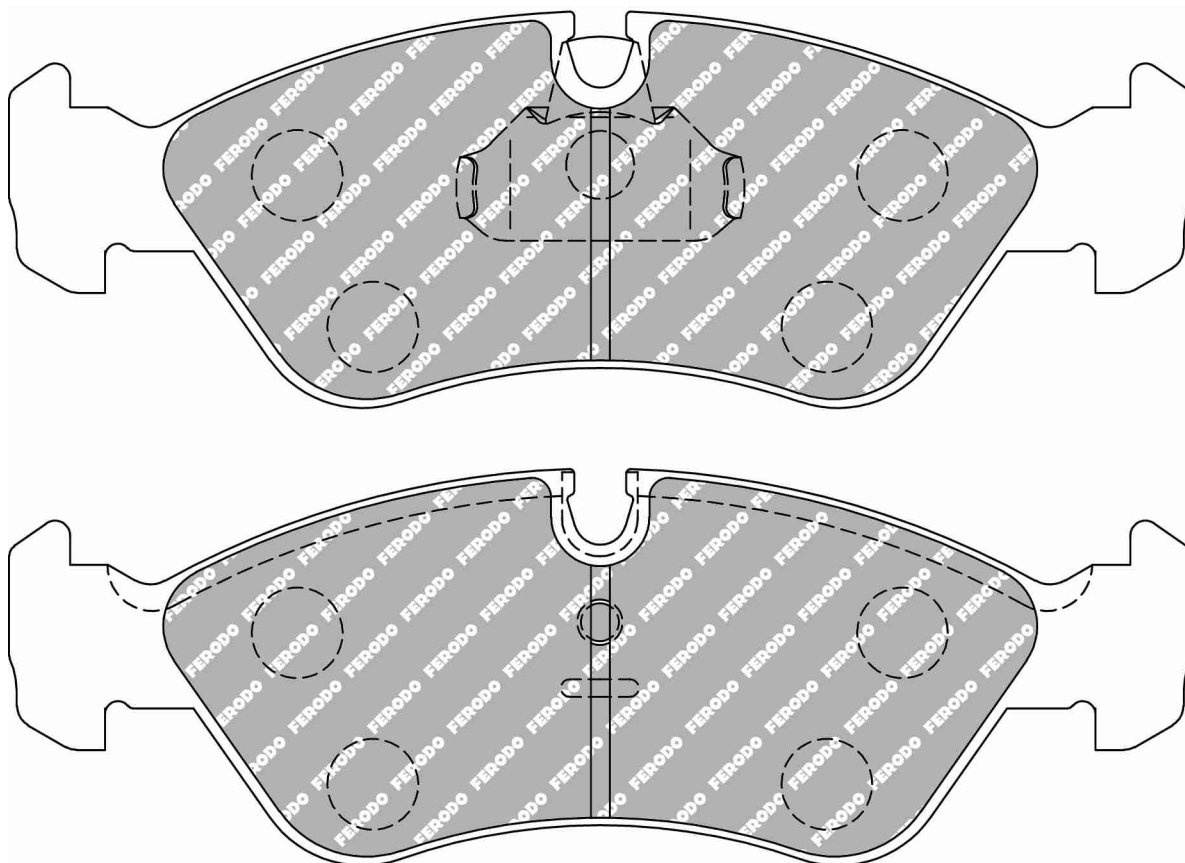

FDS1067

WVA No: 21862-21190 17,5

156.5mm = 6.161"

52.0mm = 2.047"

17.5mm = 0.689"

45.2mm = 1.780"

OPEL Front, VAUXHALL Front

ECE R90: E190R01174/005

CROSS REFERENCE

BREMBO	07.8301.47
MINTEX	MDB1889
WVA	21862-21190 17,5