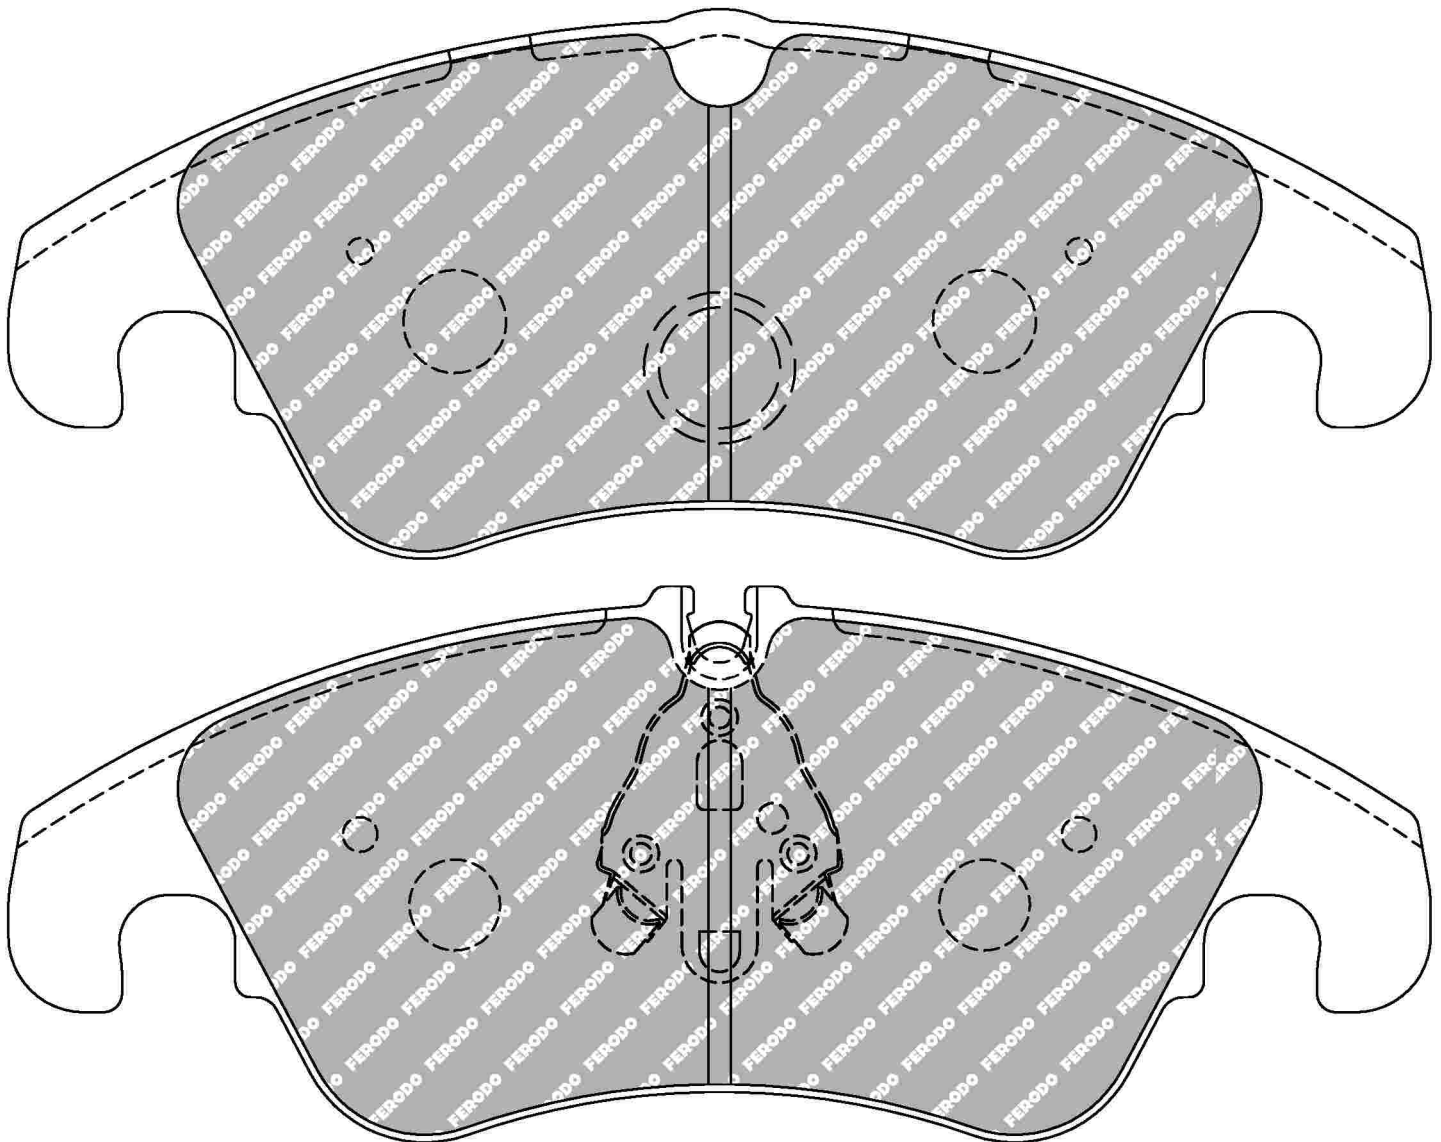

FDS4044

WVA No: 24743 19.40

188.0mm = 7.402"
188.0mm = 7.402"

72.8mm = 2.866"
73.6mm = 2.898"

18.3mm = 0.720"
18.3mm = 0.720"

62.0mm = 2.441"
62.0mm = 2.441"

AUDI Front, FORD Front

ECE R90: E9 90R 01159/2309

Also available in Car Racing catalogue see: FCP4044

CROSS REFERENCE	
PAGID	1748
WVA	24743 19.40
OE AUDI	8K0698151 / B
MINTEX	MDB2934