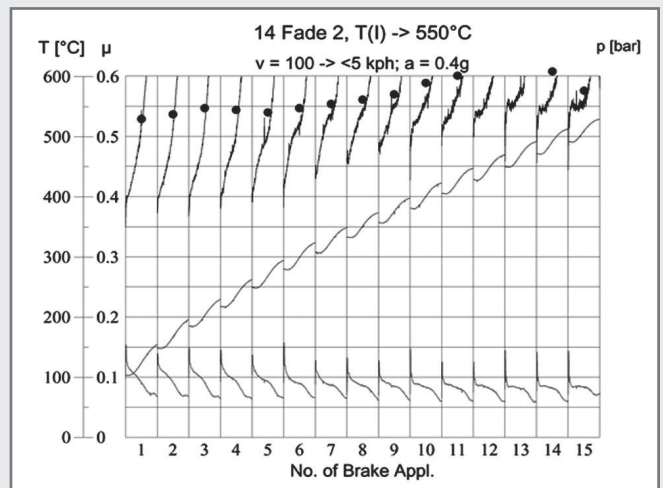

EXCELLENT PERFORMANCE

With a μ of 0.55+ DS PF pads deliver a superb performance both hot and cold. Excellent wet recovery properties, great resistance to fade and consistent pedal feel complete all the requirements for a safe, reliable and efficient high performance brake pad