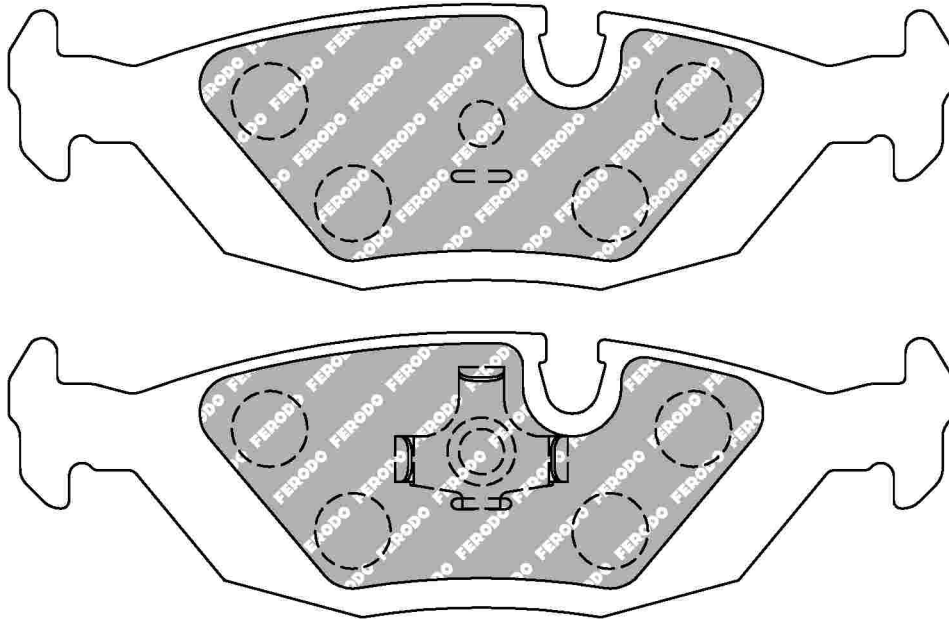

FDS296

WVA No: 20675 17,00

FMSI No: D279

125.2mm = 4.929"
125.2mm = 4.929"

38.2mm = 1.504"
38.2mm = 1.504"

16.2mm = 0.638"
16.2mm = 0.638"

31.0mm = 1.220"
31.0mm = 1.220"

BMW Rear

ECE R90: Pre 99: Apply KBA code 60838