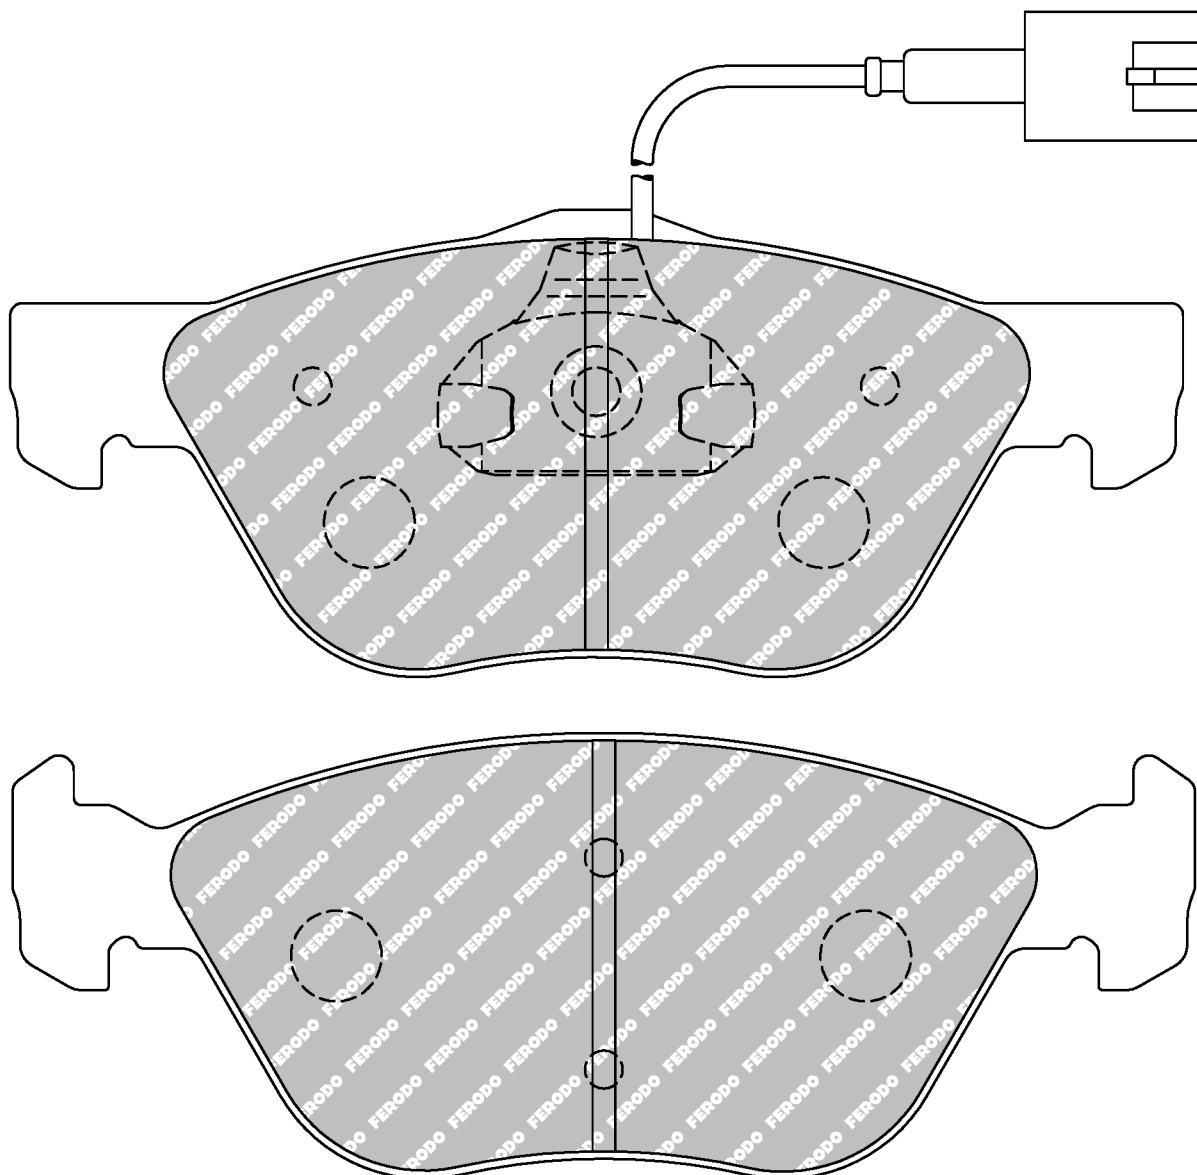

58.9mm = 2.319"

18.5mm = 0.728"

54.3mm = 2.138"

ALFA ROMEO Front, FIAT Front, LANCIA Front

ECE R90: E490R01071/097

Also available in Car Racing catalogue see: FCP1052

CROSS REFERENCE	
BREMBO	07.8301.43
WVA	21636 18,00
MINTEX	MDB1735
MINTEX	MDB2068