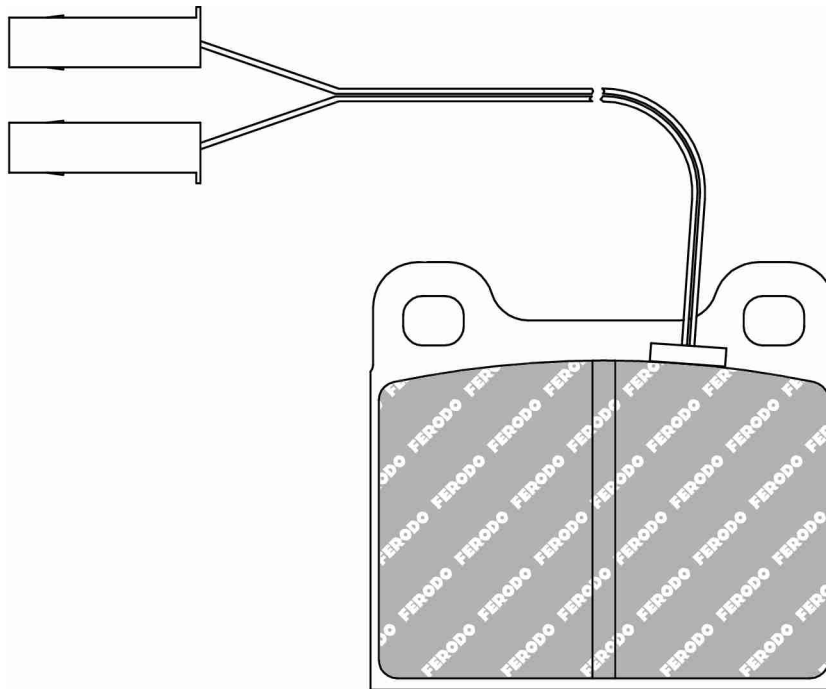

FDS2

WVA No: 20034 15,00

FMSI No: D31

ALFA ROMEO Front / Rear, AUDI Front, BMW Front / Rear, MASERATI Rear, OPEL Front / Rear, PORSCHE Front / Rear, SAAB Front, TALBOT Front, VAUXHALL Front / Rear, VOLVO Rear

ECE R90: E4-90R-01-582/1302

1 with WI + 3 without WI