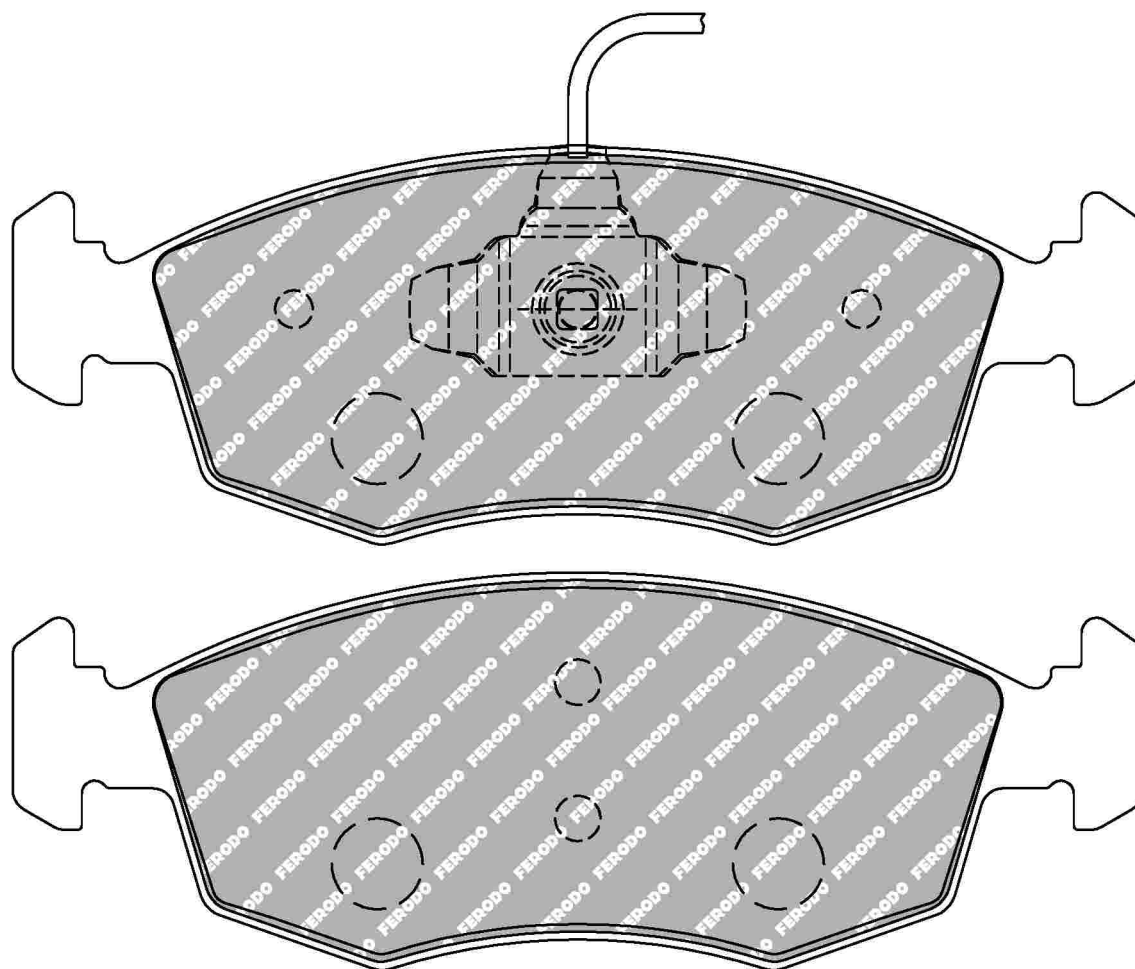

FDS4353

149.5mm = 5.886"

52.5mm = 2.067"

17.2mm = 0.677"

46.5mm = 1.831"

ECE R90: E11 90R-01194/9517

Also available in Car Racing catalogue see: FCP4353

CROSS REFERENCE	
MINTEX	MDB3233
MINTEX	MDB3208