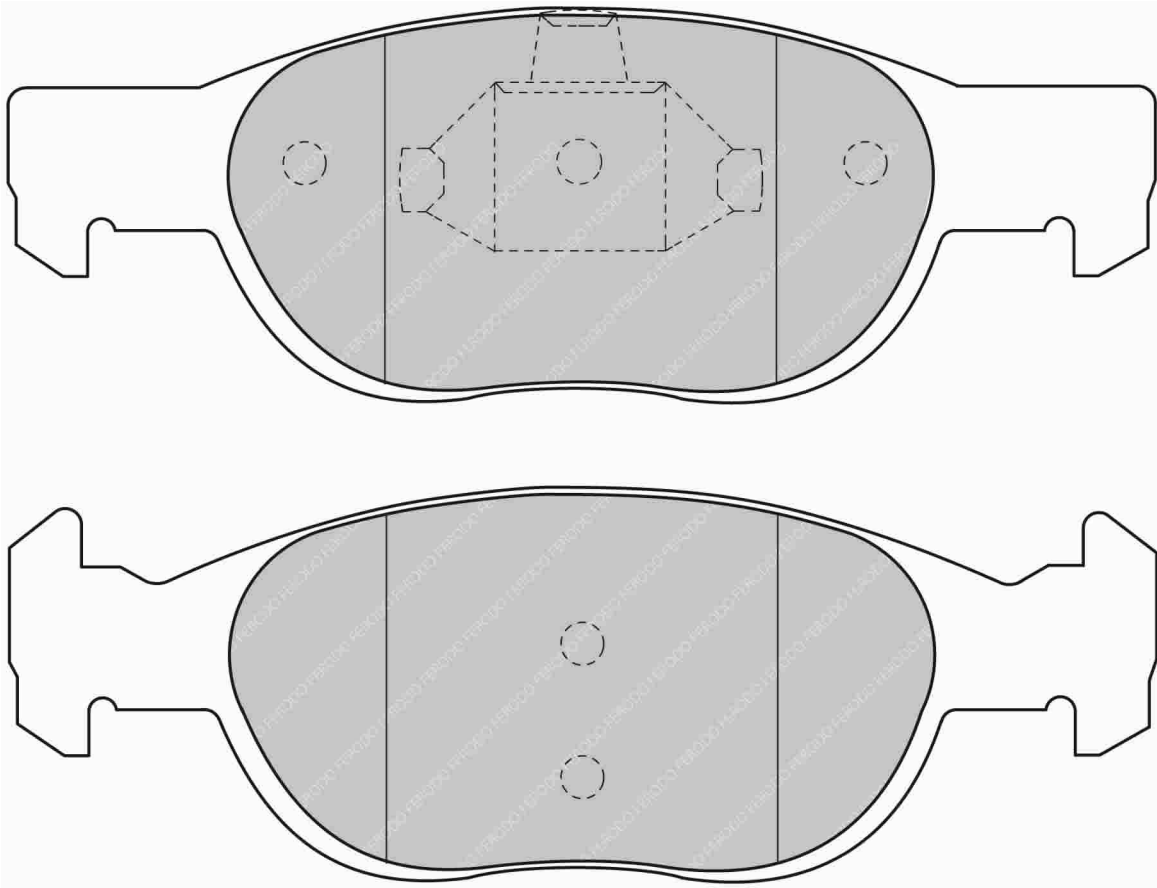

FDS1160

WVA No: 21931 17,00

151.4mm = 5.961"

52.0mm = 2.047"

17.1mm = 0.673"

48.1mm = 1.894"

FIAT Front, LANCIA Front

ECE R90: E490R01071/386