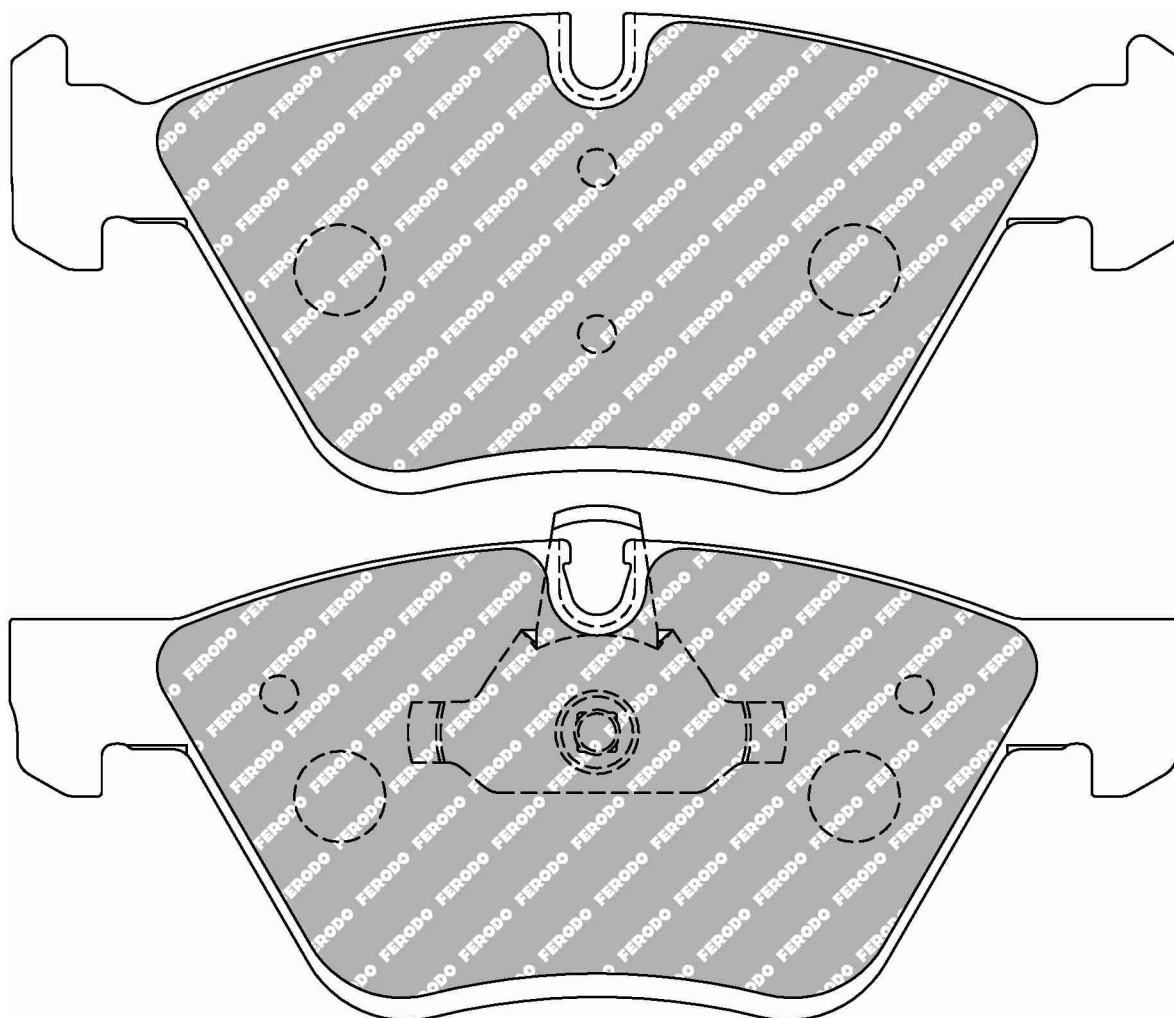

63.5mm = 2.500"

19.2mm = 0.756"

19.2mm = 0.756"

56.7mm = 2.232"

56.7mm = 2.232"

BMW Front

ECE R90: E11 90R-01 194 / 6863

Also available in Car Racing catalogue see: FCP1773