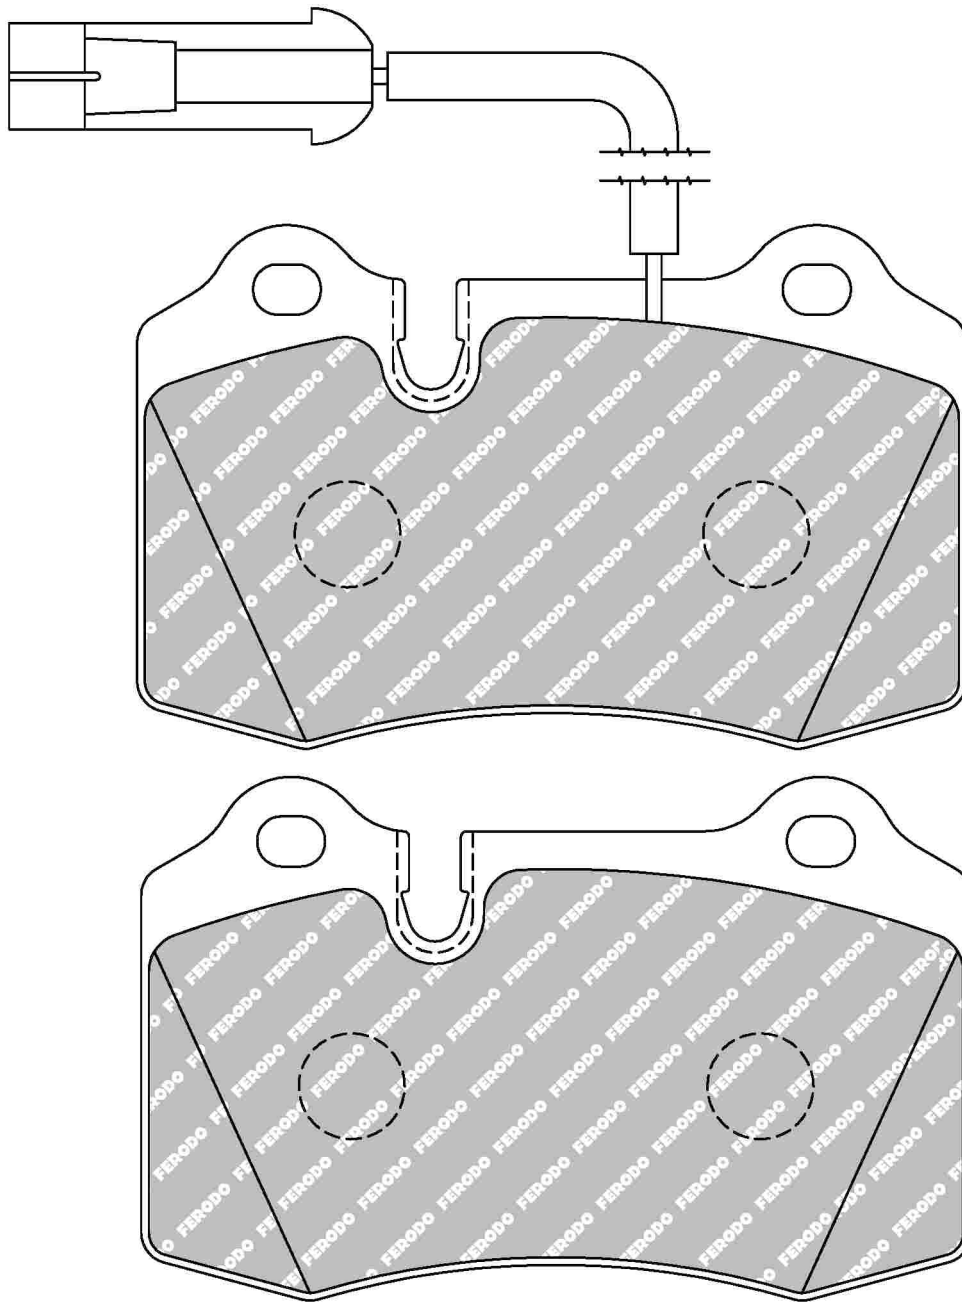

FDS721

WVA No: 21381 16,80

FMSI No: D592

109.8mm = 4.323"

69.0mm = 2.717"

17.3mm = 0.681"

51.3mm = 2.020"

ALFA ROMEO Front, CHEVROLET Rear, CHRYSLER Front, DODGE Front, FIAT Front, LANCIA Front

ECE R90: E4-90R-01-582/1307

Also available in Car Racing catalogue see: FCP721

CROSS REFERENCE	
PFC	0592.XX.17
BREMBO	07.7235.60
WVA	21381 16,80
FMSI	D592
MINTEX	MDB1633

ALSO AVAILABLE		
SHAPE	TH. MM	NOTES
FDS1348	15	No chamfer, one slot and without WI
FDS1379	17.8	Different WI
FDSR3109	12.5	No chamfer, one slot and without WI