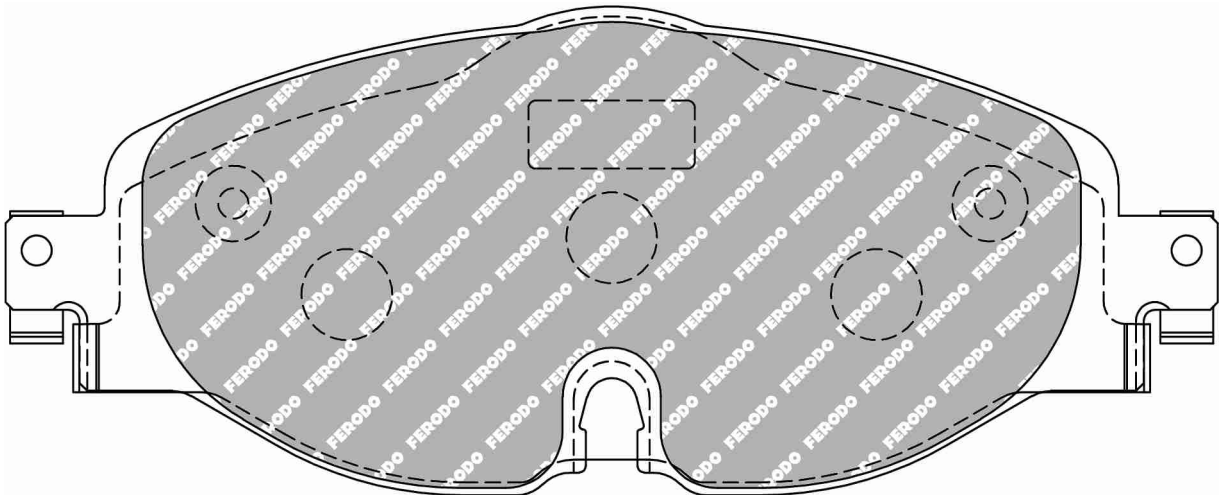

WVA No: 25086 20,20

AUDI Front, SEAT Front, SKODA Front, VOLKSWAGEN Front

ECE R90: E11-90R-02A0194/20096