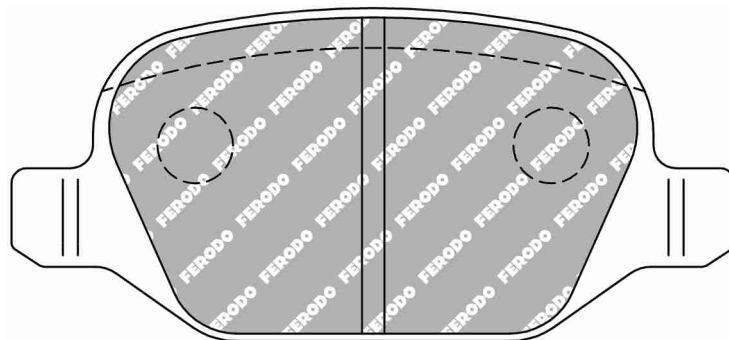

ALFA ROMEO Rear, LANCIA Rear

ECE R90: E490R01071582